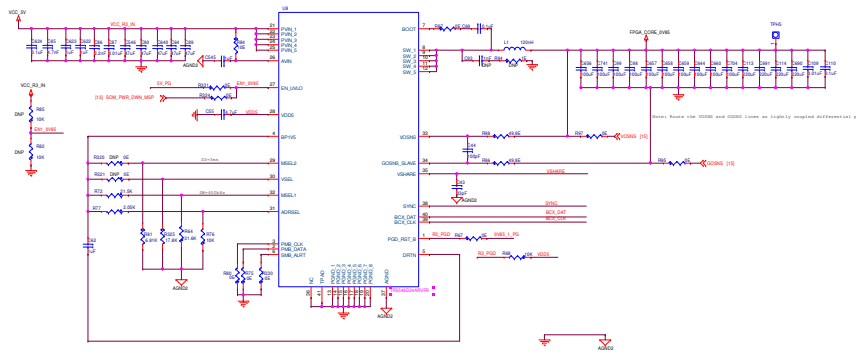

5V to 0.85V 40A Stacked Regulator-1

5V to 0.85V 40A Stacked Regulator-2

5V to 0.85V 40A Stacked Regulator-3