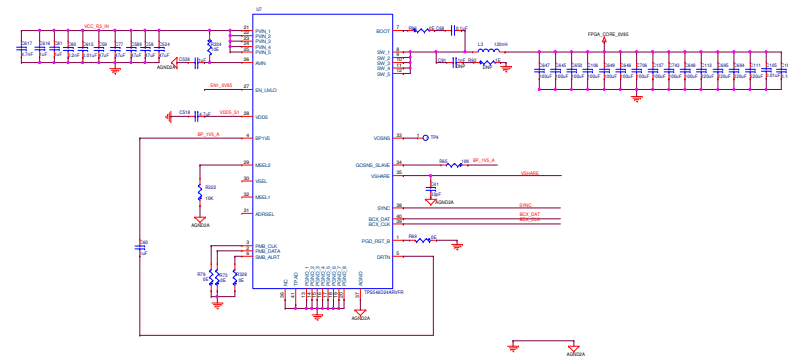

5V to 0.85V 40A Stacked Regulator-1

5V to 0.85V 40A Stacked Regulator-2

5V to 0.85V 40A Stacked Regulator-3