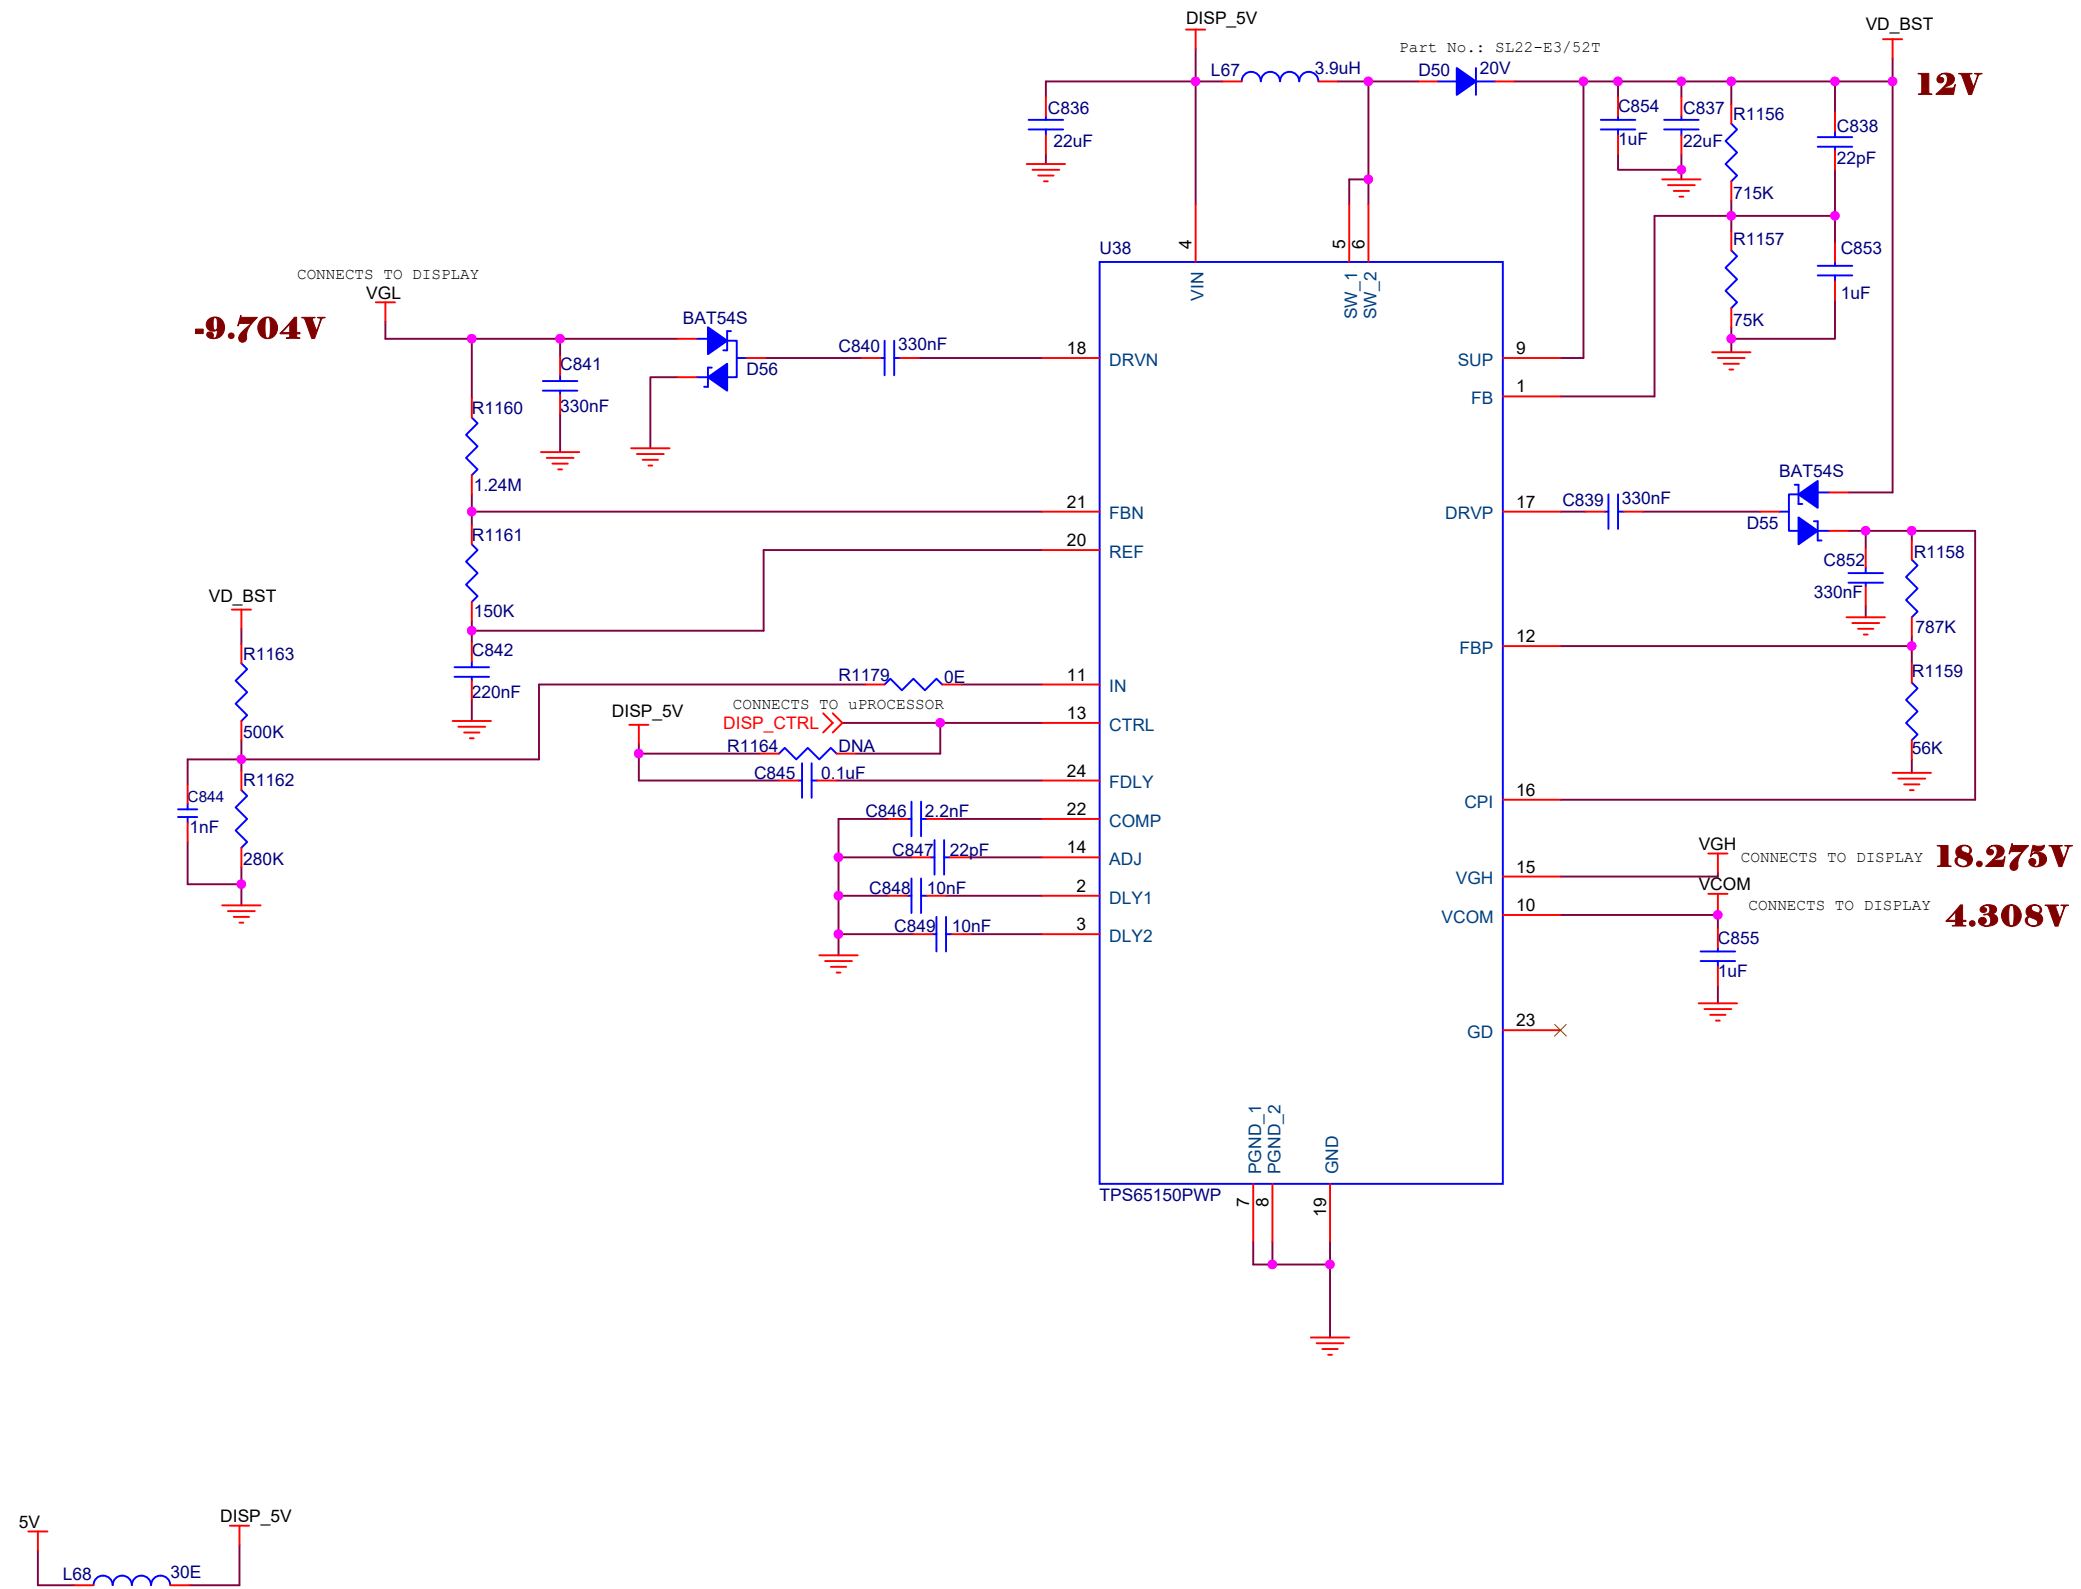

LCD BIAS

Title		
DISPLAY		
Size	Document Number	Rev
A3	<Doc>	0.7
Date:	Saturday, January 31, 2026	Sheet 20 of 20