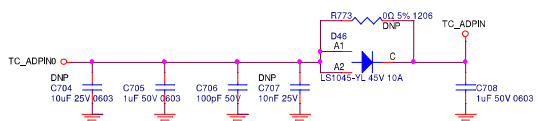

NVDC Buck-Boost Charger BQ25703A / Int. BAT CN

TC_ADPI*_R

Internal Battery (3S1P)

PMUSV	○	○	○	PMUSV	22.24,27.30,31.32,39
DC_SYS	○	○	○	DC_SYS	34.35,36,37,39,41
EXT_BATT+_R	○	○	○	EXT_BATT+_R	39
TC_ADPI*_R	○	○	○	TC_ADPI*_R	31