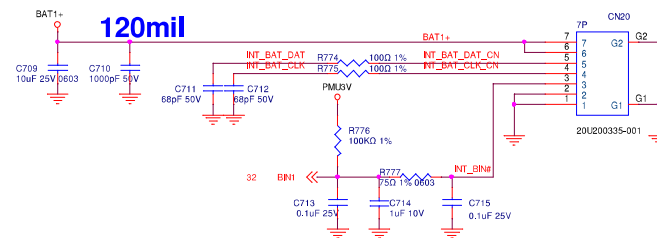

NVDC Buck-Boost Charger BQ25703A / Int. BAT CN

TC_ADPI*_R

Internal Battery (3S1P)

PMUSV	○	○	○	PMUSV	22.24,27.30,31.32,39
DC_SYS	○	○	○	DC_SYS	34.35,36,37,39,41
EXT_BATT+_R	○	○	○	EXT_BATT+_R	39
TC_ADPI*_R	○	○	○	TC_ADPI*_R	31