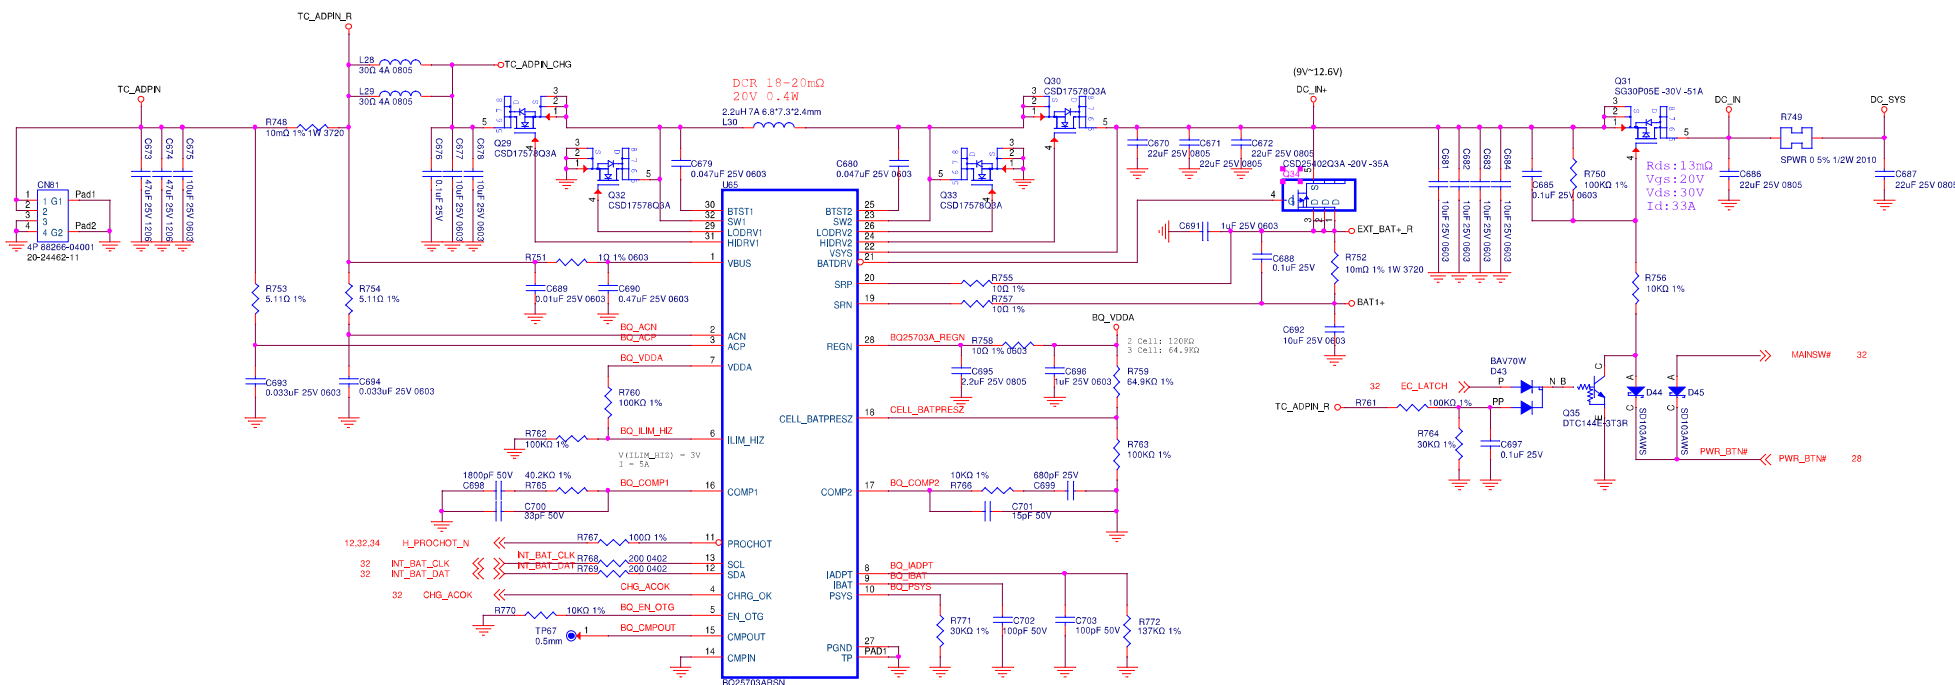

NVDC Buck-Boost Charger BQ25703A / Int. BAT CN

TC_ADPI*_R

Internal Battery (3S1P)

PMUSV	○	○	○	PMUSV	22.24,27.30,31.32,39
DC_SYS	○	○	○	DC_SYS	34.35,36,37,39,41
EXT_BATT+_R	○	○	○	EXT_BATT+_R	39
TC_ADPI*_R	○	○	○	TC_ADPI*_R	31