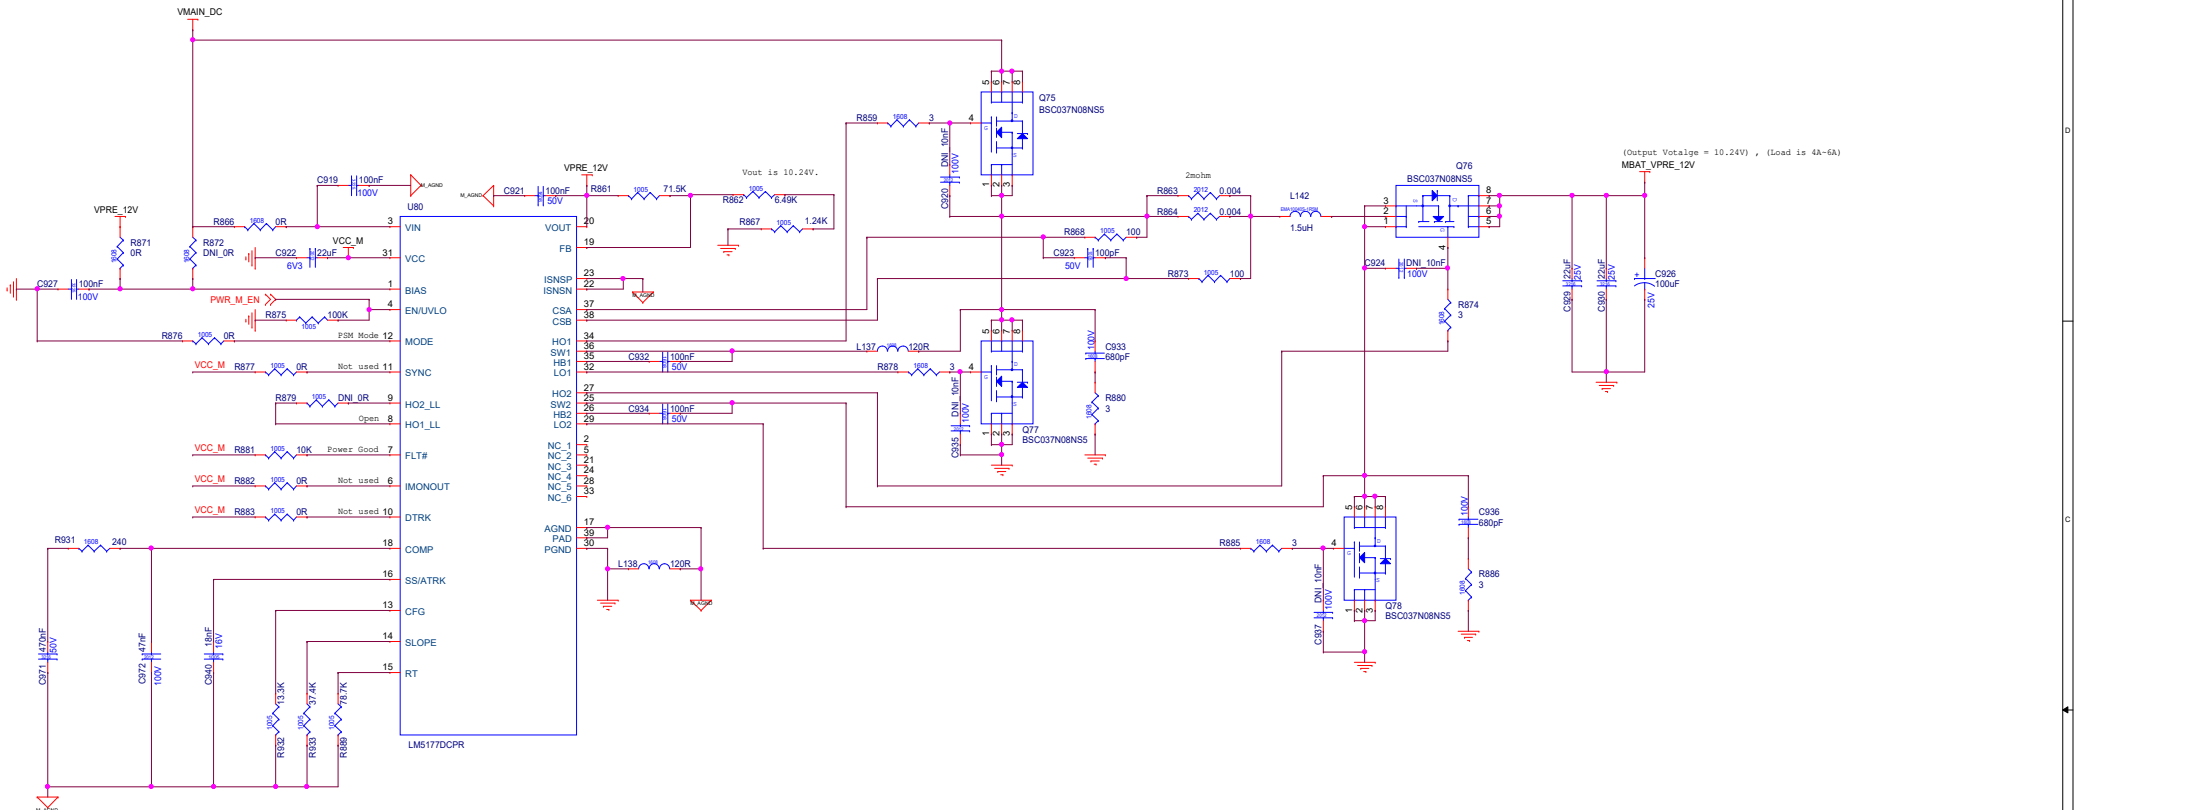

Vout = 12V, 24V, 48V Automotive system

(Output Voltage = 10.24V), (Load is 4A-6A)

Title		<Title>
Size	Document Number	Rev
C	<Doc>	<Rev Code>
Date:	Tuesday, March 05, 2024	Sheet 43 of 45