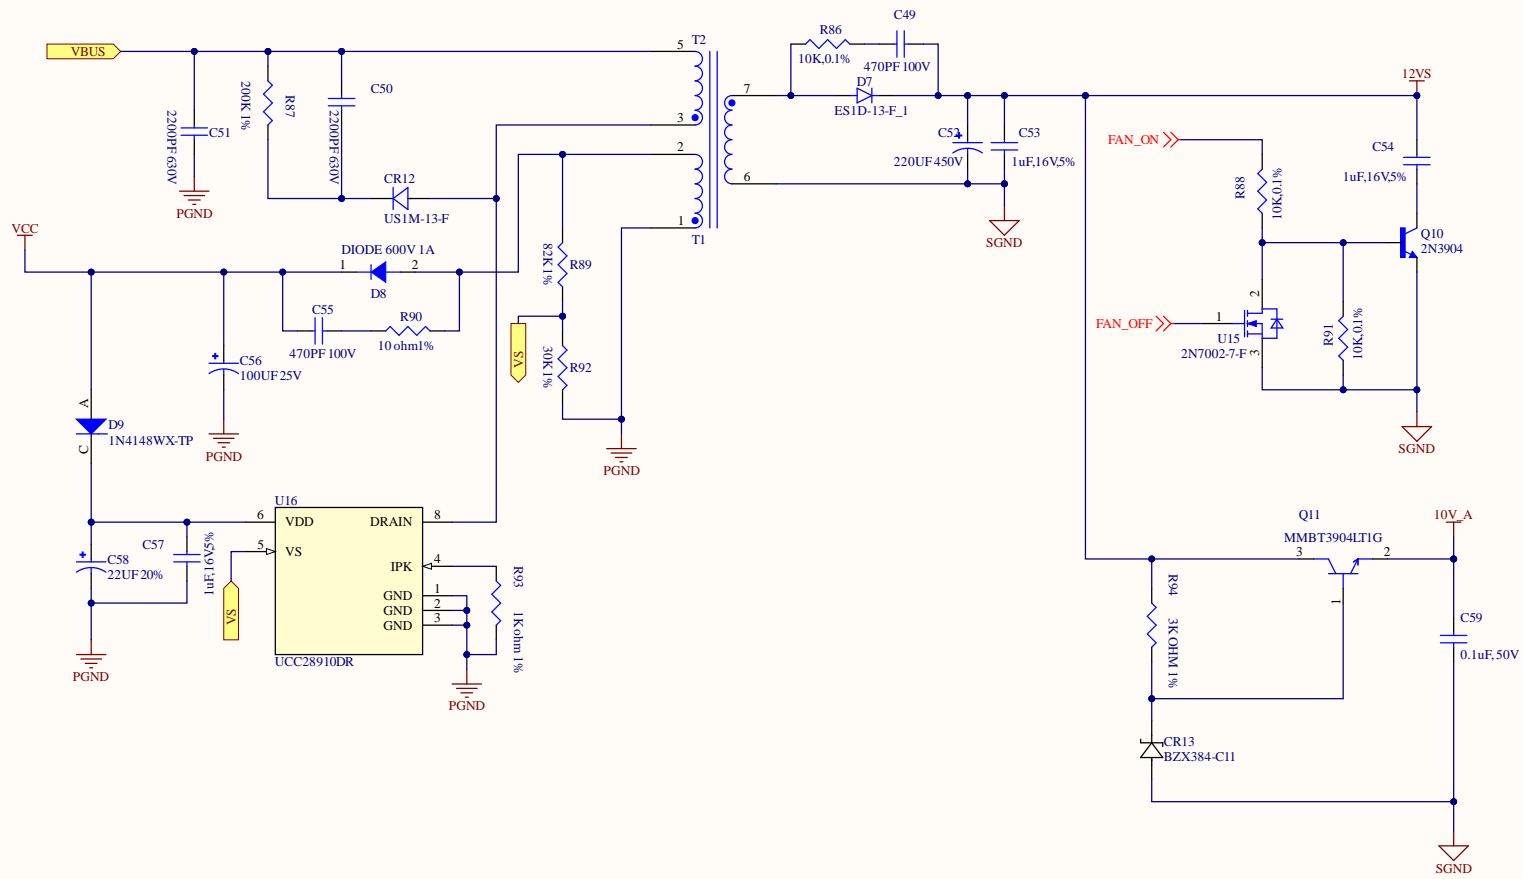

Embed Square Solutions Pvt. Ltd.		Title:	
Creator :	Date :	Section :	
Reviewer :	Date:	PWA Item code:	Sheet 1 of 5
Approver :	Date:	PWB Item code:	
Sch Rev:	Size A	ES_SCH_TEMP-V1.0	

Title:

Creator :	Date :	Section :	
Reviewer :	Date:	PWA Item code:	Sheet 1 of 5
Approver :	Date:	PWB Item code:	
Sch Rev:	Size A	ES_SCH_TEMP-V1.0	

		Title:	
Creator :	Date :	Section :	
Reviewer :	Date:	PWA Item code:	Sheet 1 of 5
Approver :	Date:	PWB Item code:	
Sch Rev:	Size A	ES_SCH_TEMP-V1.0	