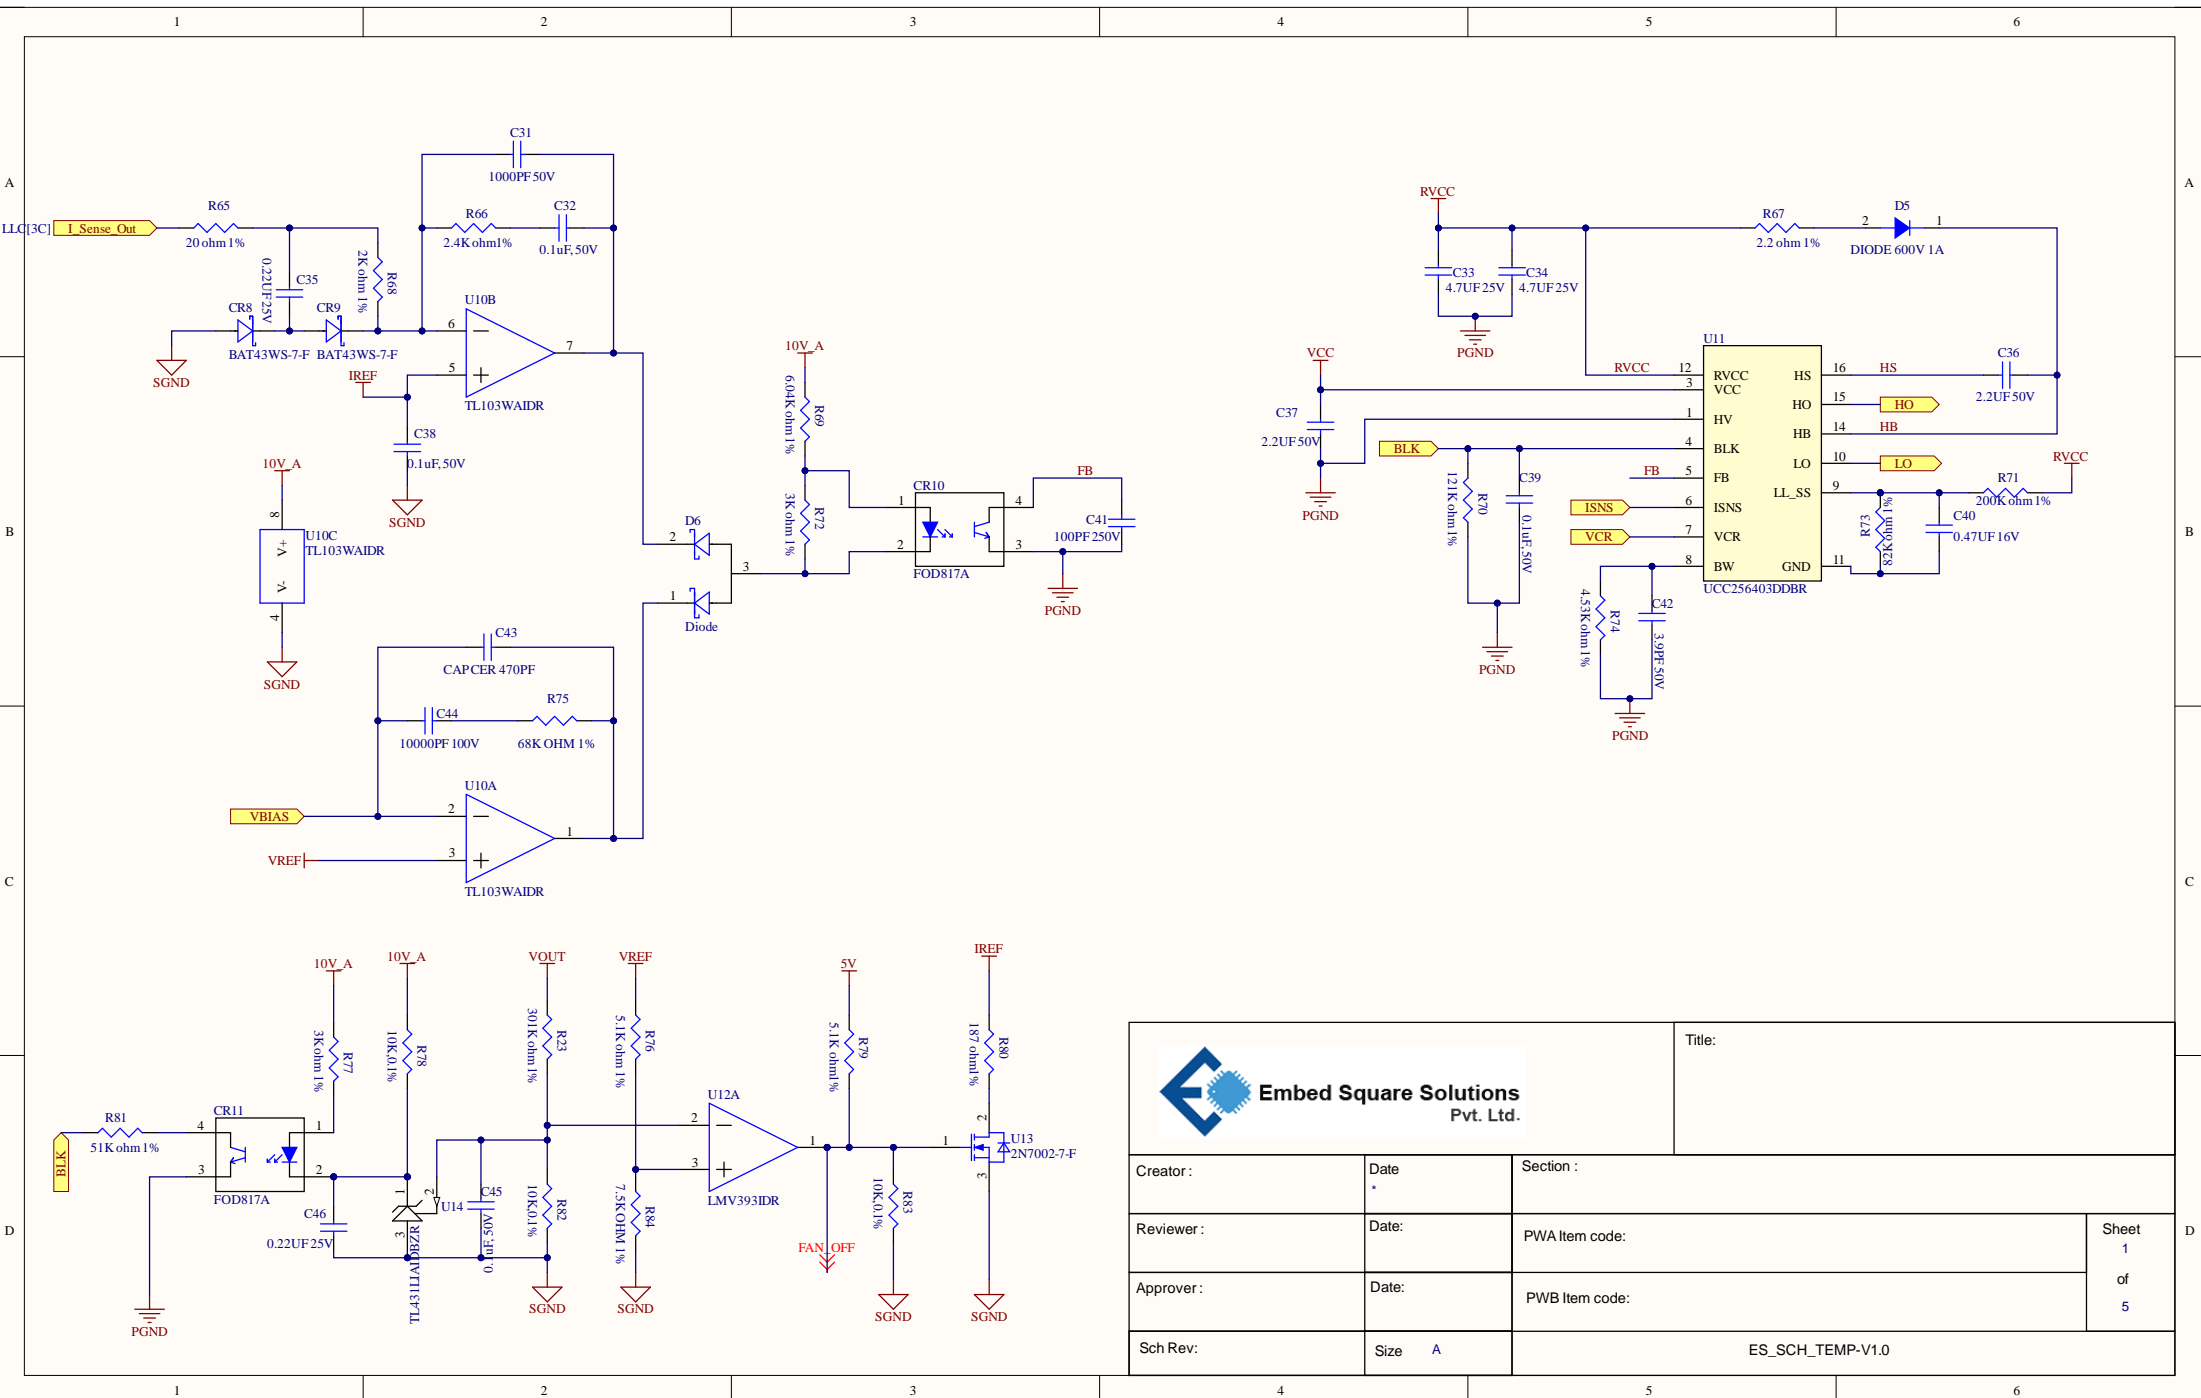

Embed Square Solutions Pvt. Ltd.		Title:	
Creator :	Date :	Section :	
Reviewer :	Date:	PWA Item code:	Sheet 1 of 5
Approver :	Date:	PWB Item code:	
Sch Rev:	Size A	ES_SCH_TEMP-V1.0	

Title:

Creator :	Date :	Section :	
Reviewer :	Date:	PWA Item code:	Sheet 1 of 5
Approver :	Date:	PWB Item code:	
Sch Rev:	Size A	ES_SCH_TEMP-V1.0	

		Title:	
Creator :	Date :	Section :	
Reviewer :	Date:	PWA Item code:	Sheet 1 of 5
Approver :	Date:	PWB Item code:	
Sch Rev:	Size A	ES_SCH_TEMP-V1.0	