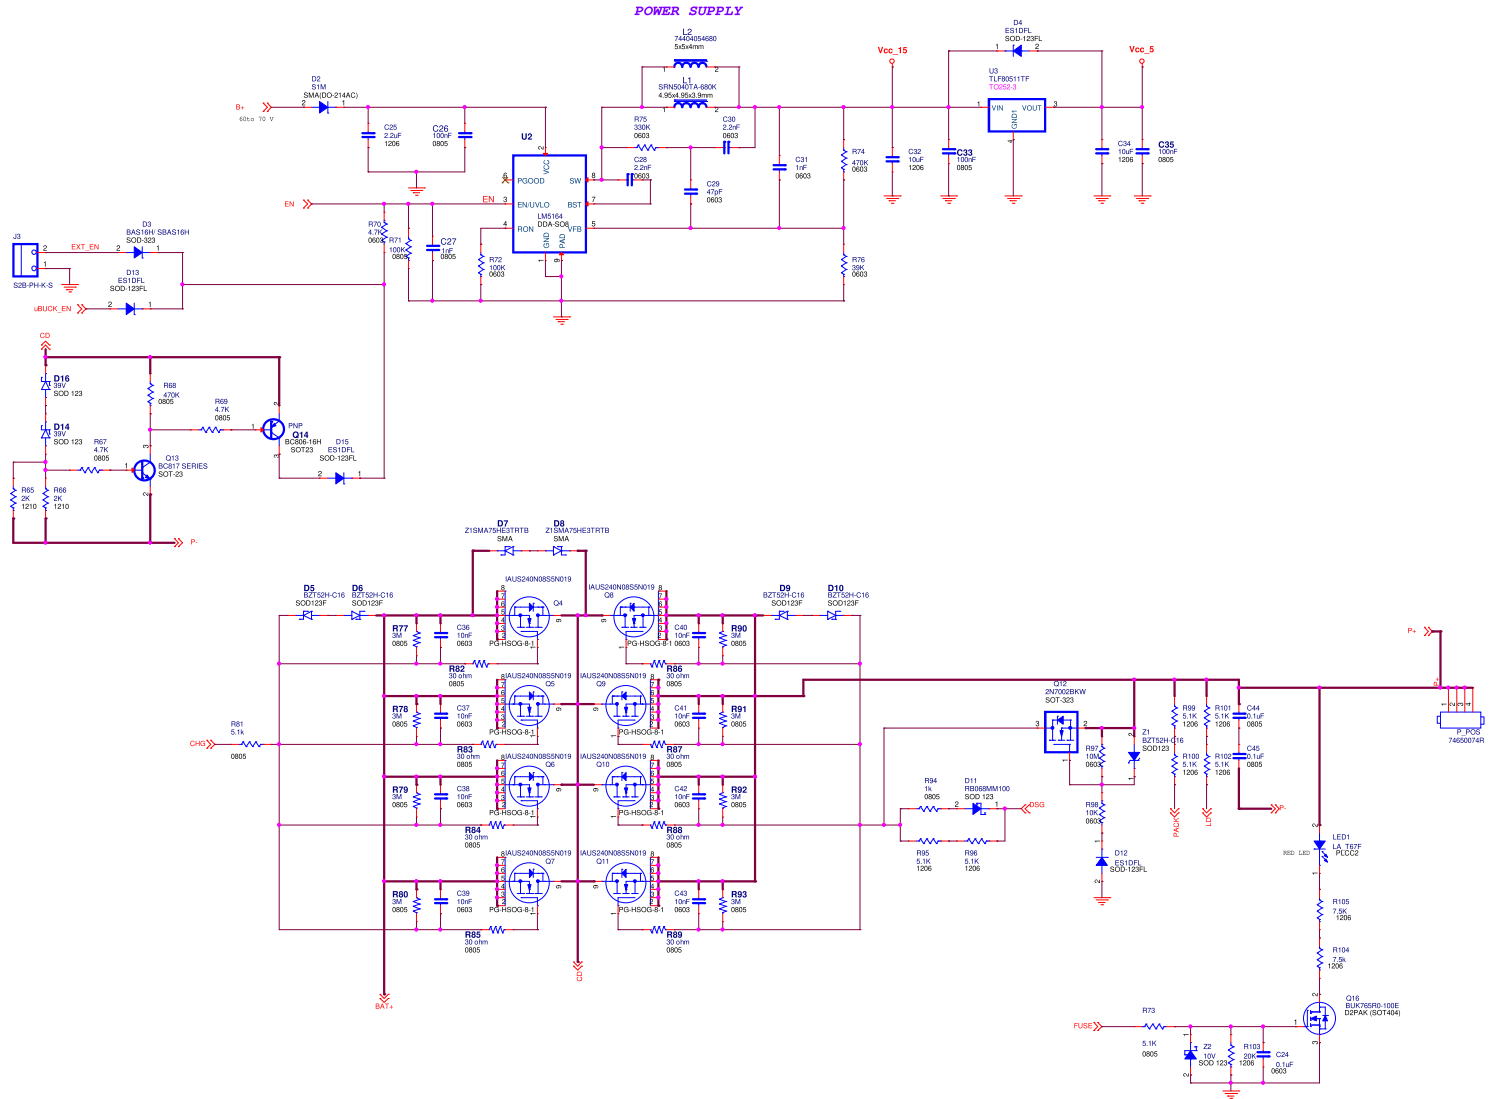

Napino Auto & Electronics Ltd.			
Part No-181 Sect.8 M.F. (Mawar Gurgaon (Haryana))			
T/M TI RIDE ASSIST BMS			
DRN BY	JAYANTA PAUL	Document Number	Rev 0
CKD BY	PANDEJ	DEV-SK-1787	Size A2
RVD BY	SONYA AGGARWAL	Date:	Thursday, December 17, 2020
APPD BY	NITIN TYAGI	Sheet	1 of 3

Napino Auto & Electronics Ltd.			
Pcb No-131 Sect.8.MF.Mawar Gurgaon (Haryana)			
TRN	TRIDE ASSIST BMS	Document Number	Rev 00
CKD BY	JAYANTA PAUL	DEV-SK-1787	Size A2
RVD BY	SOMYA AGGARWAL	Date: Thursday, December 17, 2020	
APPD BY	NITIN TYAGI	Sheet	2 of 3