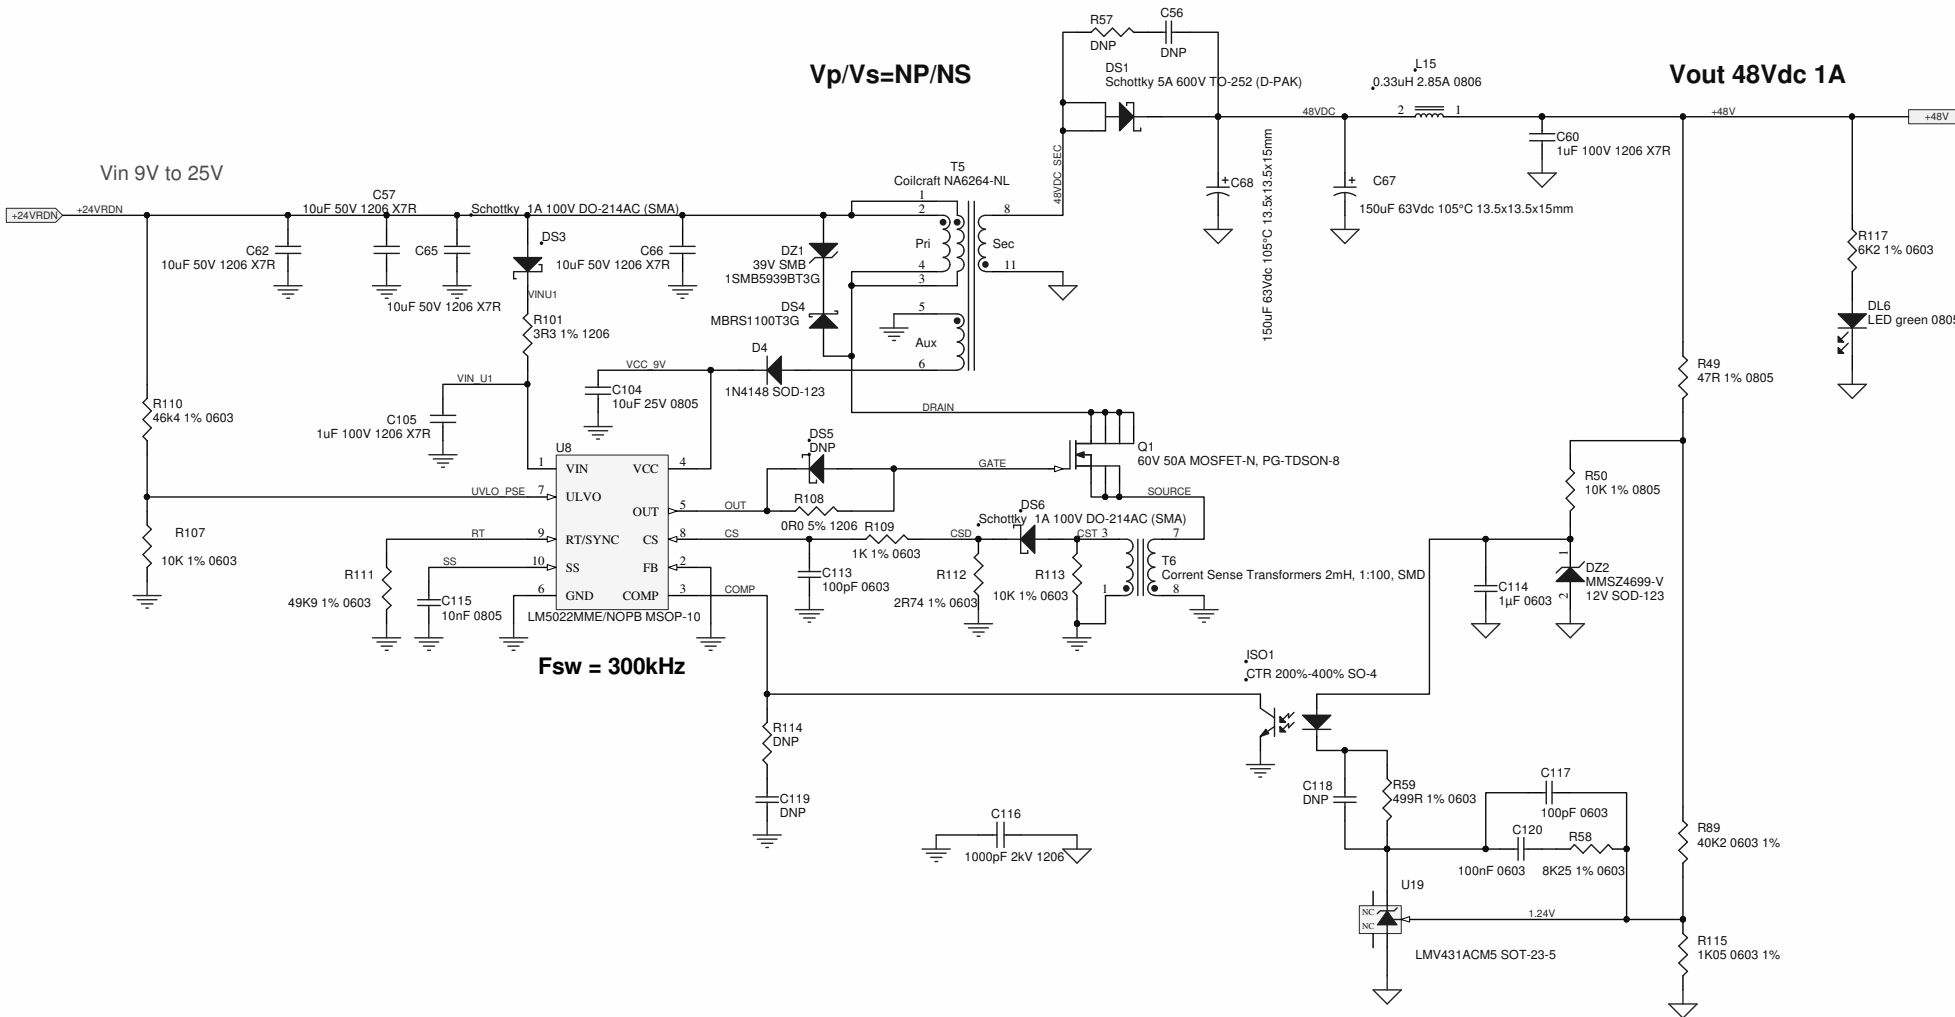

# Power Supply for PoE+ (PSE)

 Via del Serpente, 107 25131 Brescia <a href="http://www.ailux.eu">www.ailux.eu</a> ufficiotecnico@ailux.eu	Title: *	Revision: *	Date: 27/01/2016
	Designed by: * Checked by: * Controlled by: #NAME? Approved by: *	Customer: * Order: * Code: *	Size: * Sheet: * of *
© Copyright by AiLux S.r.l.			