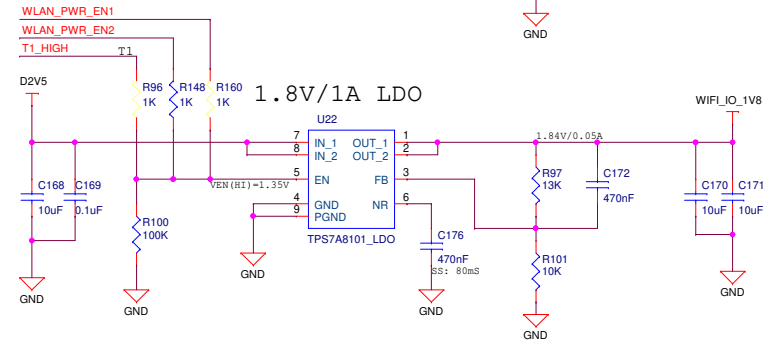

Wi-Fi Power

WLAN_PWR_EN2 → WLAN_PWR_EN2
 WLAN_PWR_EN1 → WLAN_PWR_EN1

POWER SEQUENCE

Copyrights (C) 2009 Audiocodes Ltd.			
File: <Proj. Name>			
Size: A3	Document Name: <Description>	Reviewed By: Noam B.	Dwg. Rev: <RevCode>
Date: Sunday, October 24, 2021	Designed By: <NAME1>	Sheet: 10 of 11	Approved By: <NAME2>
ACL P/N: <FASBxxxx> Dwg. P/N: EDWGxxxx Assy. Rev.: <REV>			