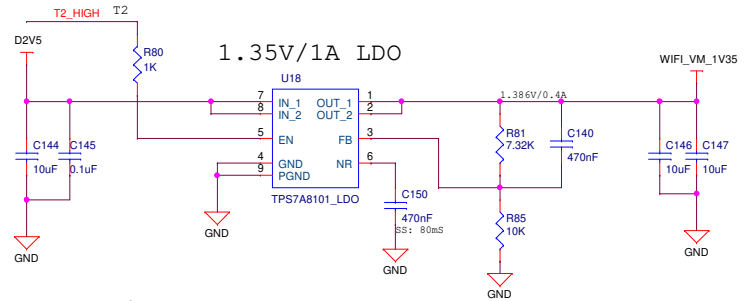

Wi-Fi Power

WLAN_PWR_EN2 → WLAN_PWR_EN2
 WLAN_PWR_EN1 → WLAN_PWR_EN1

POWER SEQUENCE

Copyrights (C) 2009 Audiocodes Ltd.			
File: <Proj. Name>			
Size: A3	Document Name: <Description>	Reviewed By: Noam B.	Dwg. Rev: <RevCode>
Date: Sunday, October 24, 2021	Designed By: <NAME1>	Sheet: 10 of 11	Approved By: <NAME2>
ACL P/N: <FASBxxxx> Dwg. P/N: EDWGxxxx Assy. Rev.: <REV>			