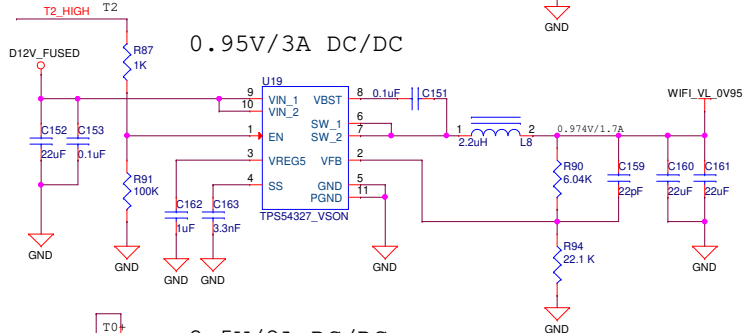

Wi-Fi Power

WLAN_PWR_EN2 → WLAN_PWR_EN2
 WLAN_PWR_EN1 → WLAN_PWR_EN1

POWER SEQUENCE

Copyrights (C) 2009 Audiocodes Ltd.			
File: <Proj. Name>			
Size: A3	Document Name: <Description>	Reviewed By: Noam B.	Dwg. Rev: <RevCode>
Date: Sunday, October 24, 2021	Designed By: <NAME1>	Sheet: 10 of 11	Approved By: <NAME2>
ACL P/N: <FASBxxxx> Dwg. P/N: EDWGxxxx Assy. Rev.: <REV>			