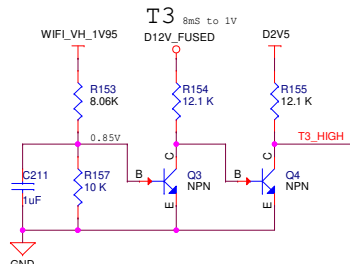

Wi-Fi Power

WLAN_PWR_EN2 → WLAN_PWR_EN2
 WLAN_PWR_EN1 → WLAN_PWR_EN1

POWER SEQUENCE

Copyrights (C) 2009 Audiocodes Ltd.			
File: <Proj. Name>			
Size: A3	Document Name: <Description>	Reviewed By: Noam B.	Dwg. Rev: <RevCode>
Date: Sunday, October 24, 2021	Designed By: <NAME1>	Sheet: 10 of 11	Approved By: <NAME2>
ACL P/N: <FASBxxxx> Dwg. P/N: EDWGxxxx Assy. Rev.: <REV>			