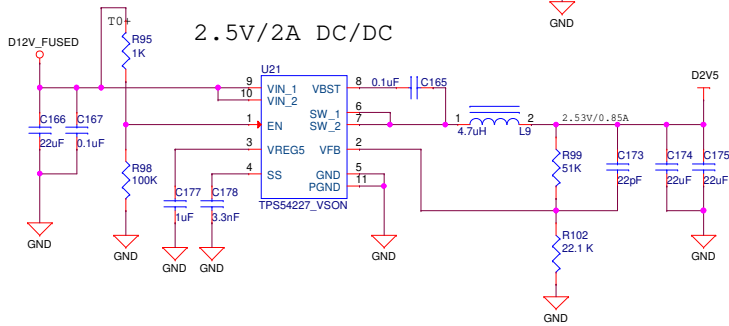

Wi-Fi Power

WLAN_PWR_EN2 → WLAN_PWR_EN2
 WLAN_PWR_EN1 → WLAN_PWR_EN1

POWER SEQUENCE

Copyrights (C) 2009 Audiocodes Ltd.			
File: <Proj. Name>			
Size: A3	Document Name: <Description>	Reviewed By: Noam B.	Dwg. Rev: <RevCode>
Date: Sunday, October 24, 2021	Designed By: <NAME1>	Sheet: 10 of 11	Approved By: <NAME2>
ACL P/N: <FASBxxxx> Dwg. P/N: EDWGxxxx Assy. Rev.: <REV>			