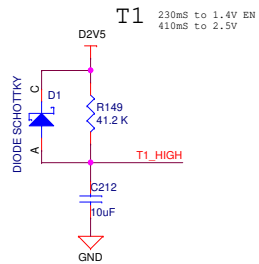

Wi-Fi Power

WLAN_PWR_EN2 → WLAN_PWR_EN2
 WLAN_PWR_EN1 → WLAN_PWR_EN1

POWER SEQUENCE

Copyrights (C) 2009 Audiocodes Ltd.			
File: <Proj. Name>			
Size: A3	Document Name: <Description>	Reviewed By: Noam B.	Dwg. Rev: <RevCode>
Date: Sunday, October 24, 2021	Designed By: <NAME1>	Sheet: 10 of 11	Approved By: <NAME2>
ACL P/N: <FASBxxxx> Dwg. P/N: EDWGxxxx Assy. Rev.: <REV>			