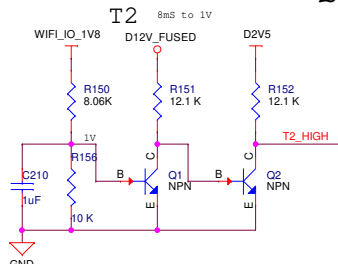

Wi-Fi Power

WLAN_PWR_EN2 → WLAN_PWR_EN2
 WLAN_PWR_EN1 → WLAN_PWR_EN1

POWER SEQUENCE

Copyrights (C) 2009 Audiocodes Ltd.			
File: <Proj. Name>			
Size: A3	Document Name: <Description>	Reviewed By: Noam B.	Dwg. Rev: <RevCode>
Date: Sunday, October 24, 2021	Designed By: <NAME1>	Sheet: 10 of 11	Approved By: <NAME2>
ACL P/N: <FASBxxxx> Dwg. P/N: EDWGxxxx Assy. Rev.: <REV>			