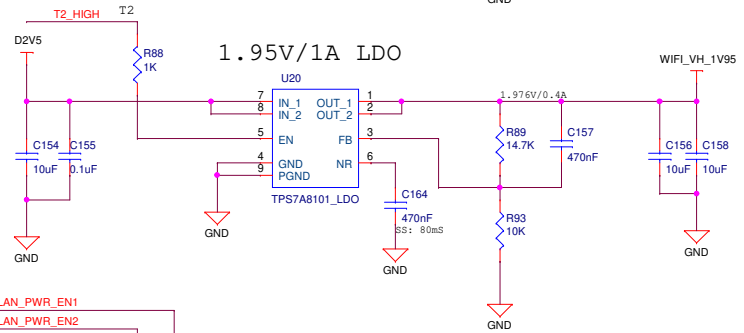

Wi-Fi Power

WLAN_PWR_EN2 → WLAN_PWR_EN2
 WLAN_PWR_EN1 → WLAN_PWR_EN1

POWER SEQUENCE

Copyrights (C) 2009 Audiocodes Ltd.			
File: <Proj. Name>			
Size: A3	Document Name: <Description>	Reviewed By: Noam B.	Dwg. Rev: <RevCode>
Date: Sunday, October 24, 2021	Designed By: <NAME1>	Sheet: 10 of 11	Approved By: <NAME2>
ACL P/N: <FASBxxxx> Dwg. P/N: EDWGxxxx Assy. Rev.: <REV>			