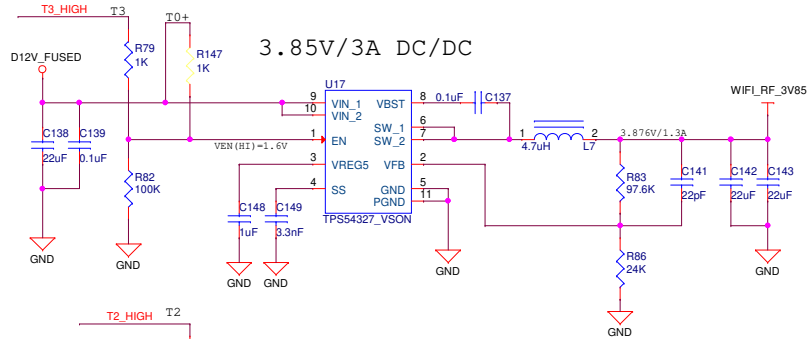

Wi-Fi Power

WLAN_PWR_EN2 → WLAN_PWR_EN2
 WLAN_PWR_EN1 → WLAN_PWR_EN1

POWER SEQUENCE

Copyrights (C) 2009 Audiocodes Ltd.			
File: <Proj. Name>			
Size: A3	Document Name: <Description>	Reviewed By: Noam B.	Dwg. Rev: <RevCode>
Date: Sunday, October 24, 2021	Designed By: <NAME1>	Sheet: 10 of 11	Approved By: <NAME2>
ACL P/N: <FASBxxxx> Dwg. P/N: EDWGxxxx Assy. Rev.: <REV>			