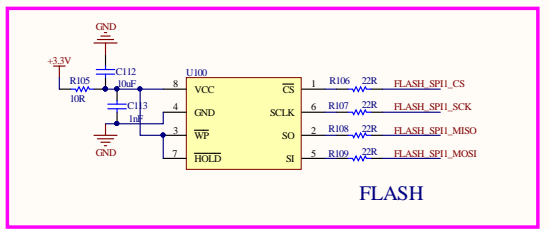

Title		
Size	Number	Revision
A3		
Date:	6/5/2020	Sheet of
File:	C:\Users\...HW_OVERVIEW.SchDoc	Drawn By:

Title		
Size	Number	Revision
A3		
Date:	6/5/2020	Sheet of
File:	C:\Users\...MCU\SchDoc	Drawn By: