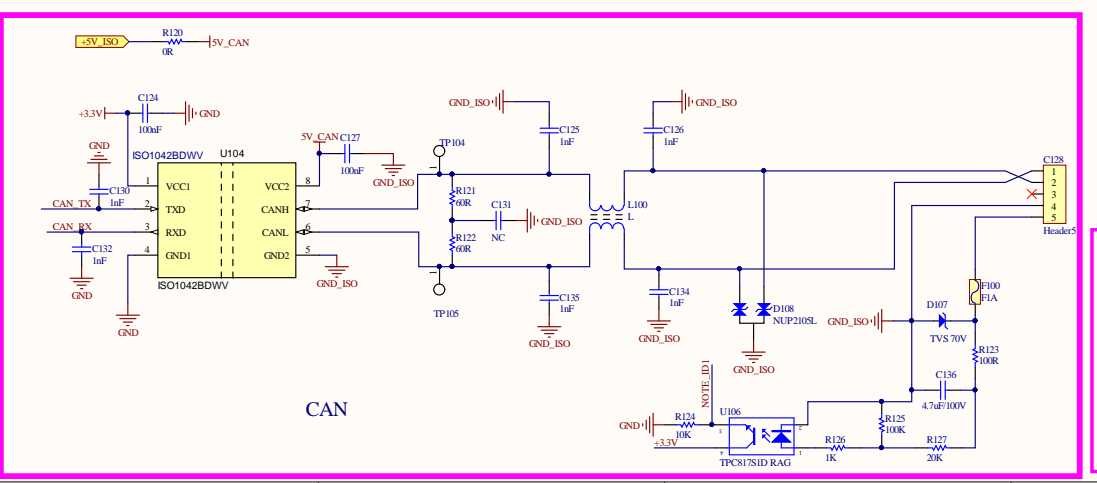

Title		
Size	Number	Revision
A3		
Date:	6/5/2020	Sheet of
File:	C:\Users\...HW_OVERVIEW.SchDoc	Drawn By:

Title		
Size	Number	Revision
A3		
Date:	6/5/2020	Sheet of
File:	C:\Users\...MCU\SchDoc	Drawn By: