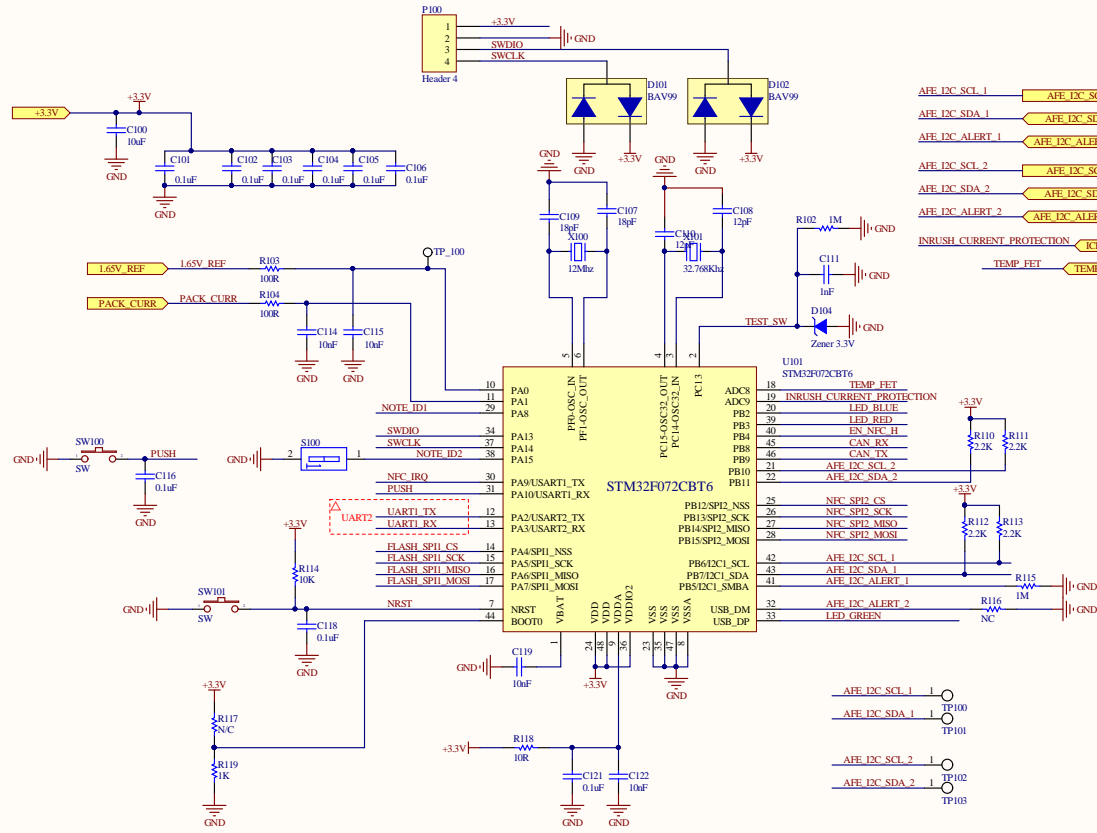

Title		
Size	Number	Revision
A3		
Date:	6/5/2020	Sheet of
File:	C:\Users\...MCU\SchDoc	Drawn By: