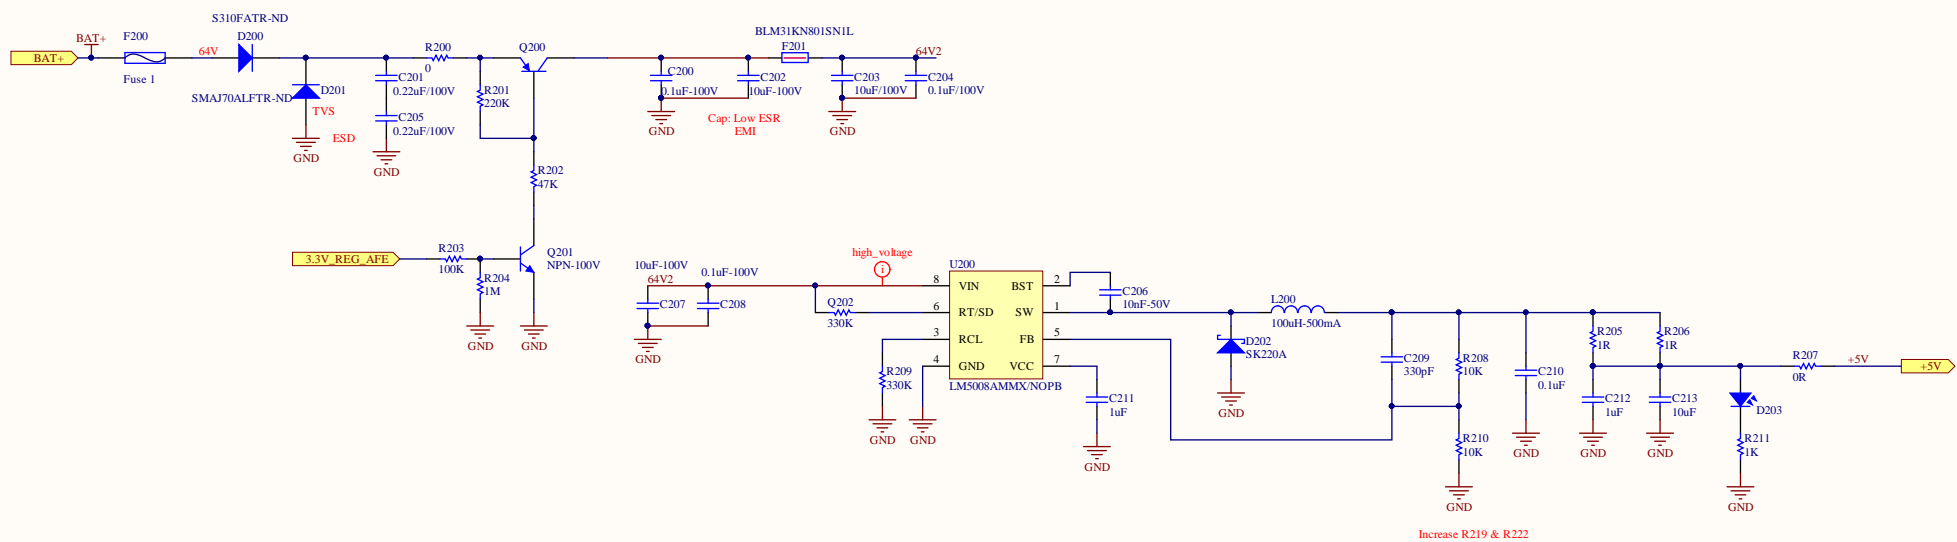

Title		
Size	Number	Revision
A3		
Date:	6/5/2020	Sheet of
File:	C:\Users\...HW_OVERVIEW.SchDoc	Drawn By:

Title		
Size	Number	Revision
A3		
Date:	6/5/2020	Sheet of
File:	C:\Users\...MCU\SchDoc	Drawn By:

Title		
Size	Number	Revision
A3		
Date:	6/5/2020	Sheet of
File:	C:\Users\...\POWER_SchDoc	Drawn By: