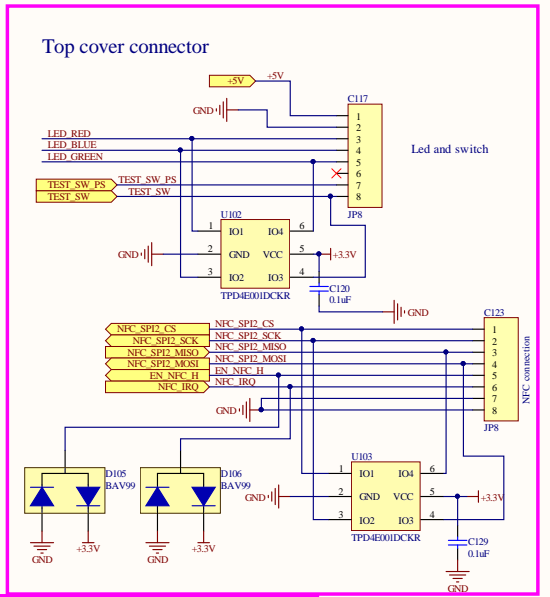

Title		
Size	Number	Revision
A3		
Date:	6/5/2020	Sheet of
File:	C:\Users\...MCU\SchDoc	Drawn By: