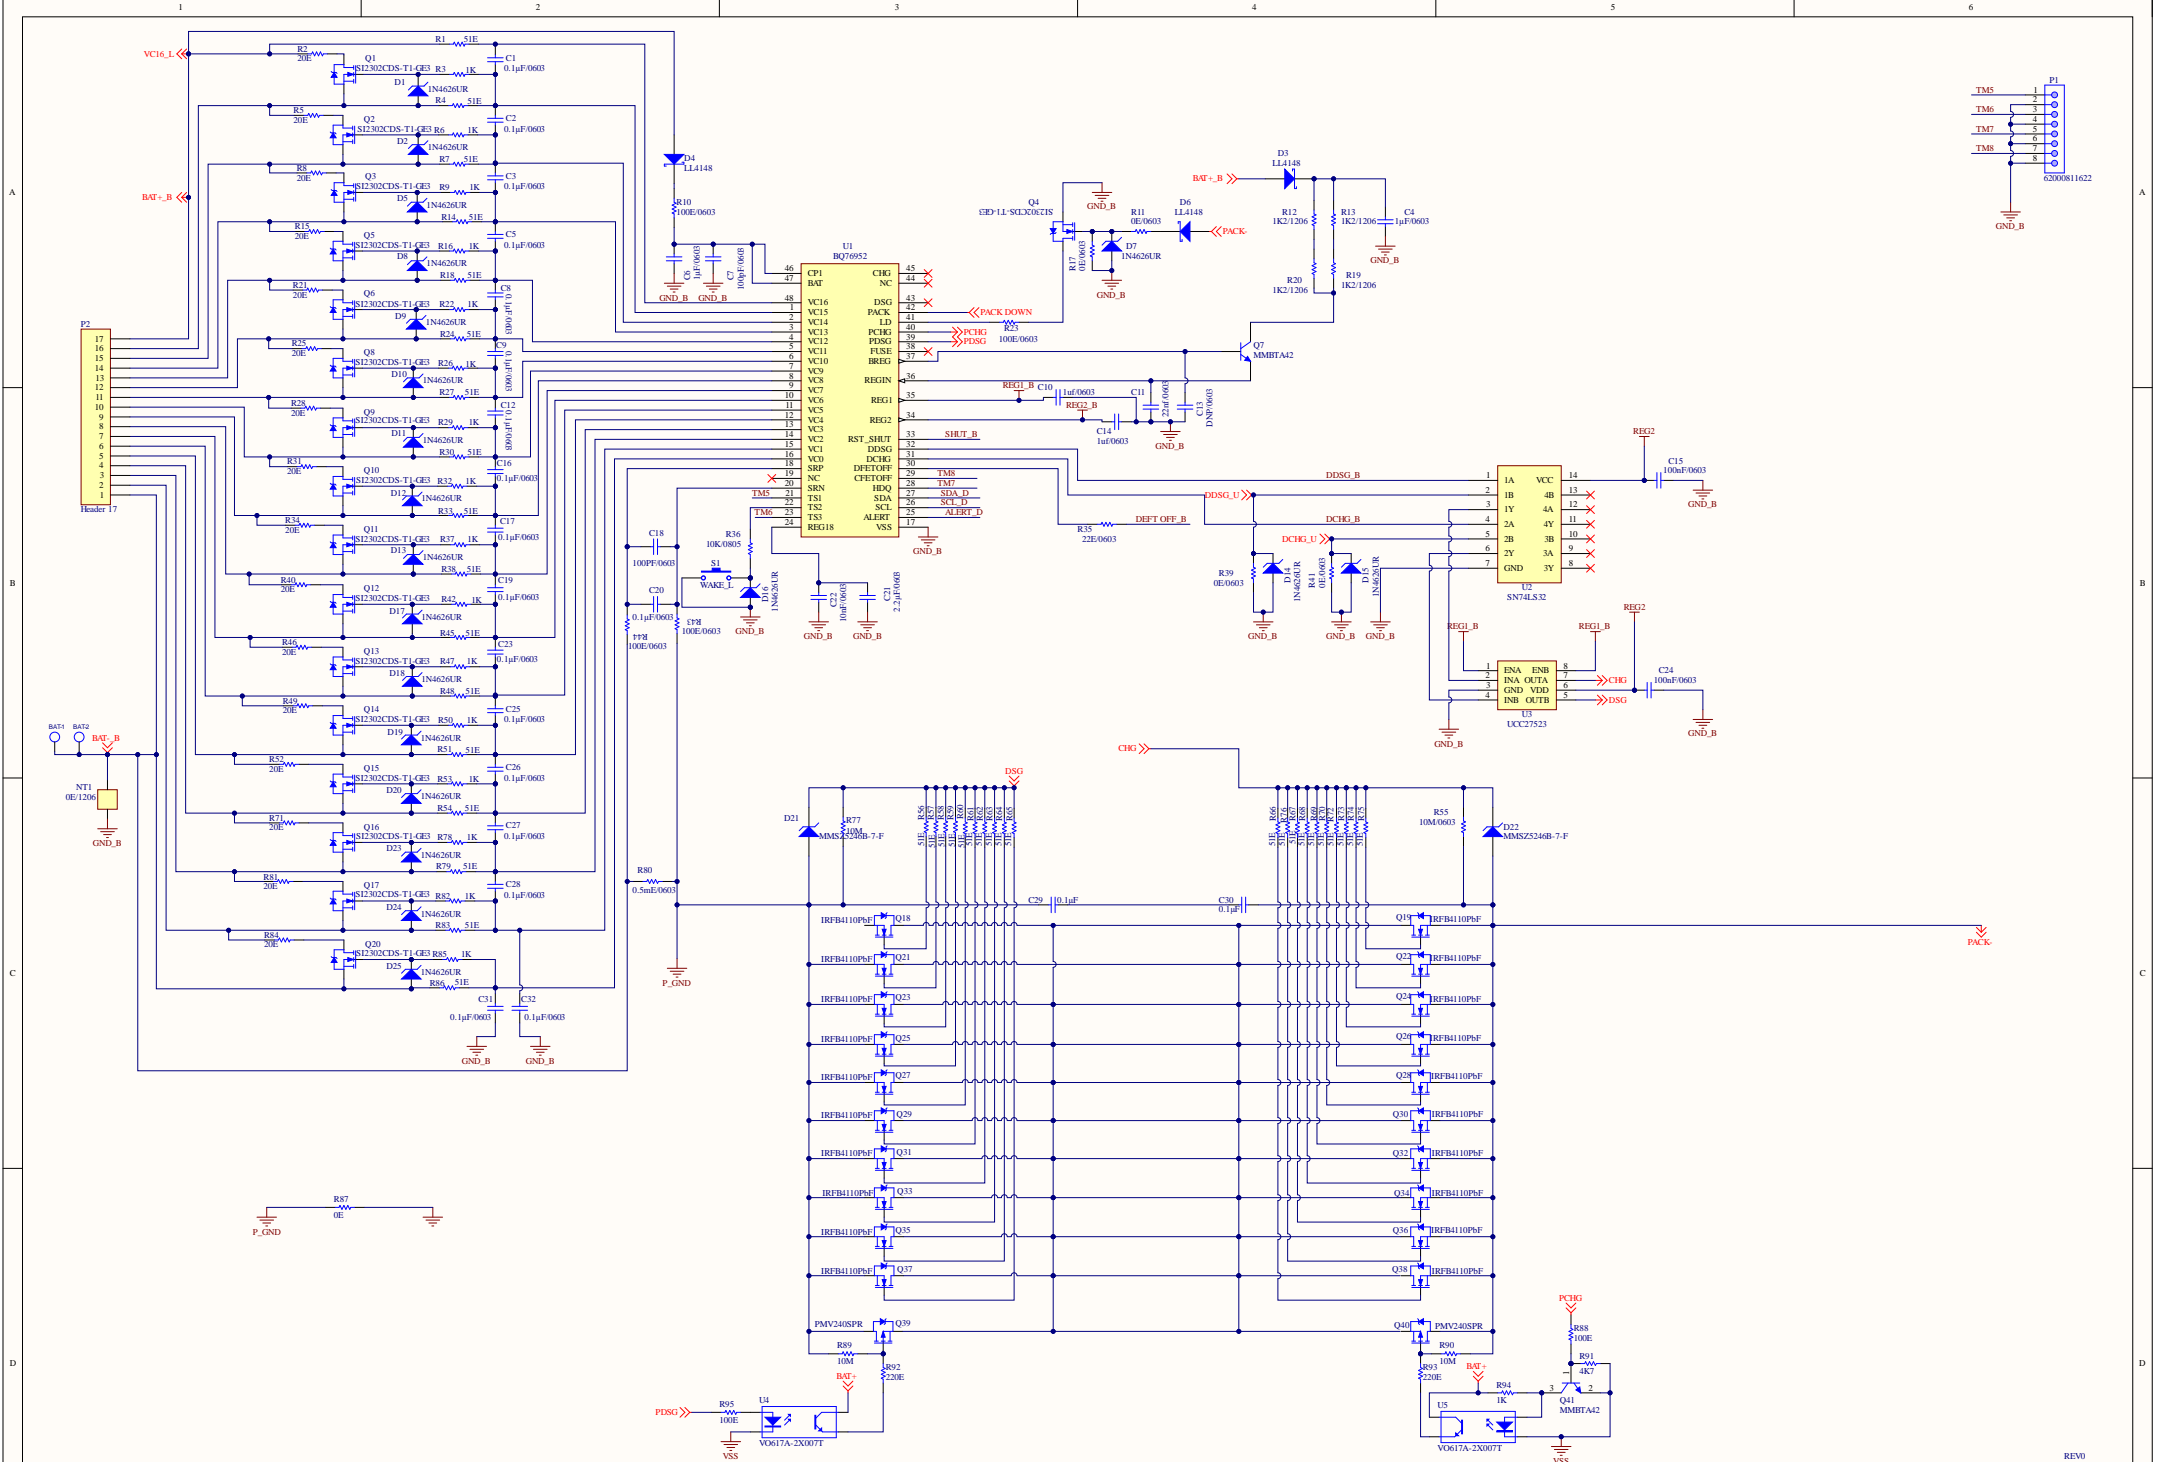

Title BMS_24S_CTRL_Rev0		EDS-INDIA	
Number: 1	Drawn By: VG,GG	D1A/A3	
	Checked By: VG,GG	BLOCK-D JANAKPURI	
	Approved By:	Revision: Rev0	110058
Date: 19-04-2023	Time: 11:38:26	Sheet 1 of 3	
File: D:\BMS\BMS DILEEP\24S\24S BMS\BMS_24S_Org\BMS_24S_CTRL_FPR_Org.SchDoc		 Your Technology Partners.	

Title: BMS_24S_AFE(D)_Rev0		EDS-INDIA	
Number: 1	Drawn By: VG	Revision: Rev0	DIA/A3 BLOCK-D JANAKPURI
Date: 19-04-2023	Time: 11:38:26	Sheet: 1 of 1	11/0058
File: D:\BMS\BMS\DL\EEP_24S\BMS_24S_Org\BMS_24S(D)\Down\AFE1_EDS_Org.SchDoc			

REV0