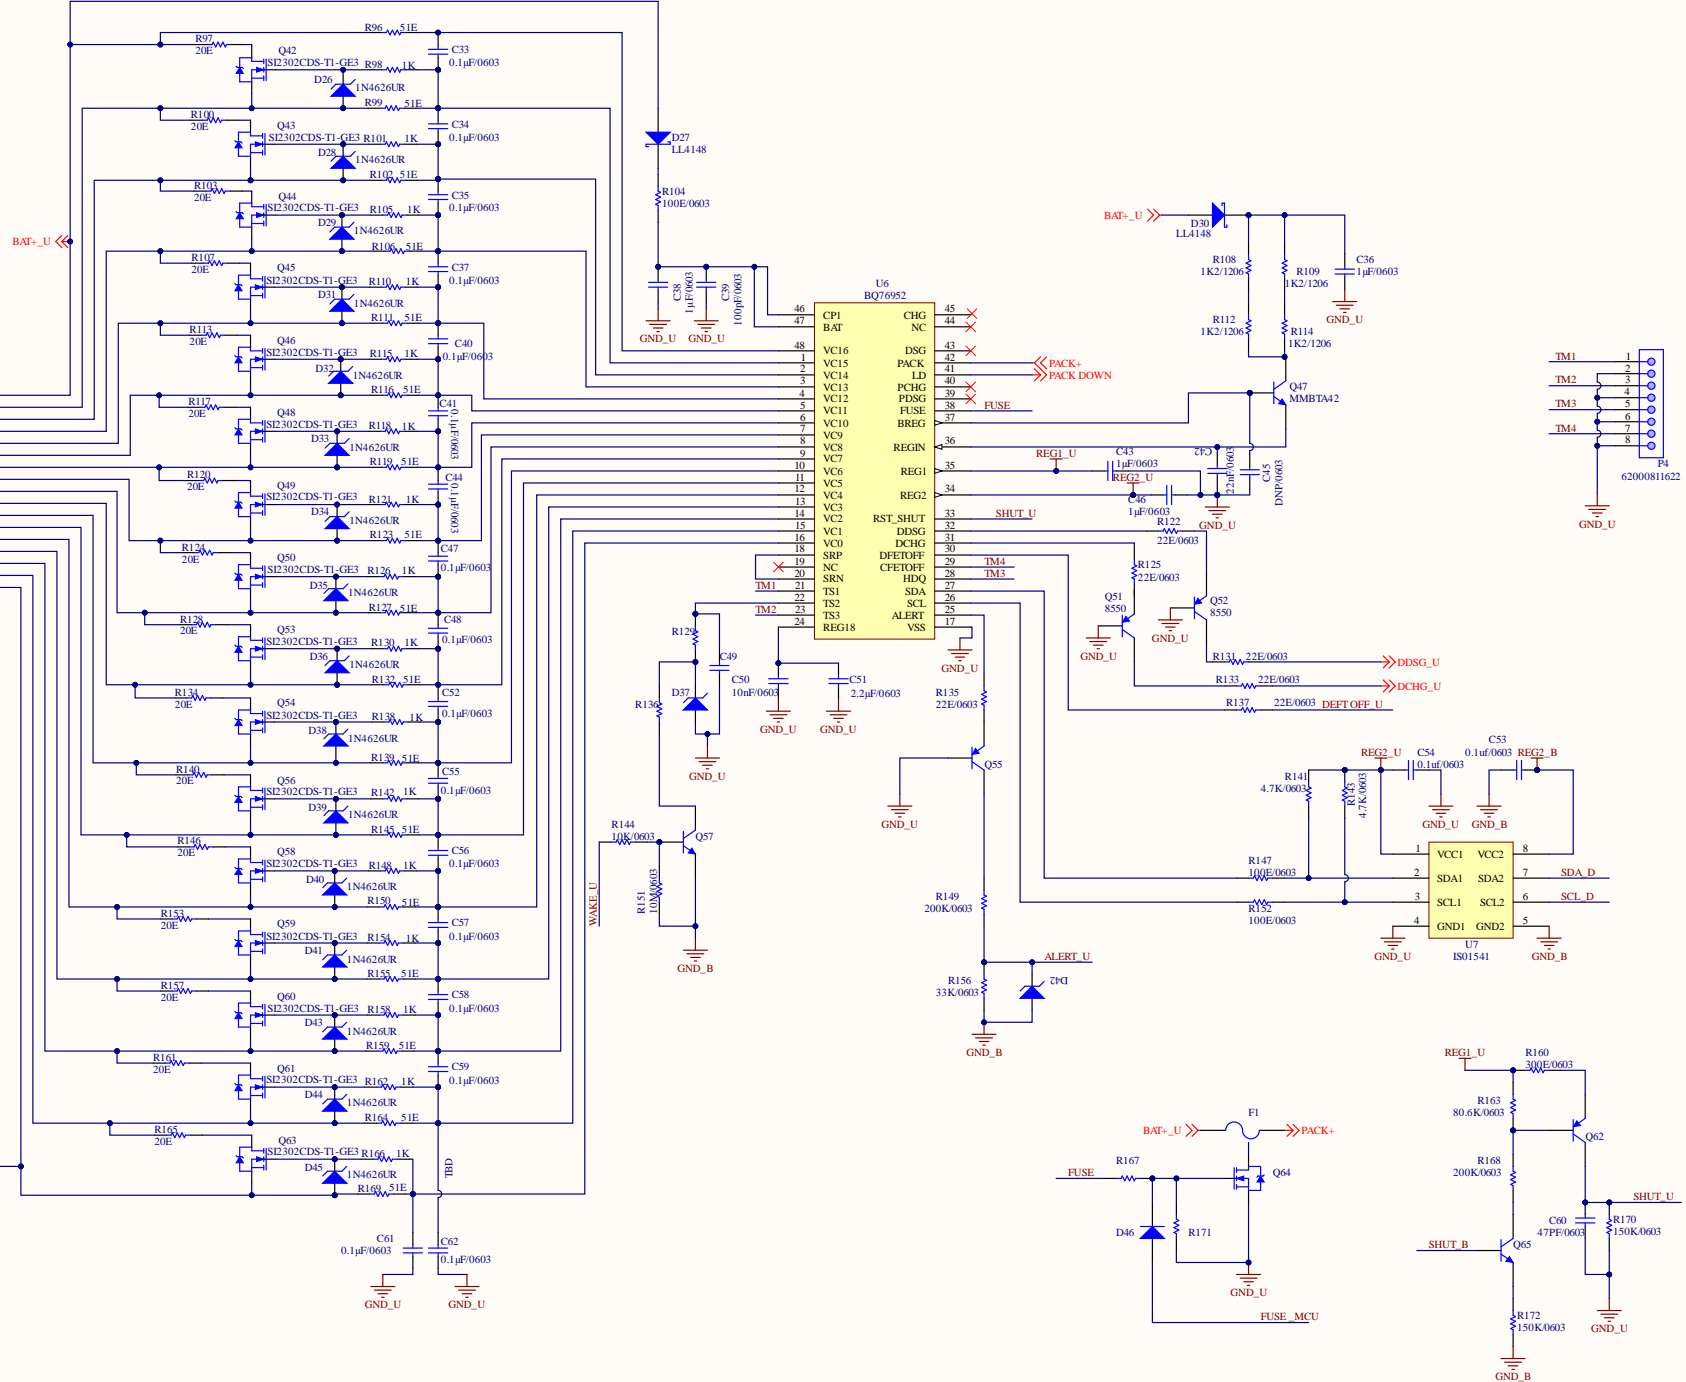

Title BMS_24S_CTRL_Rev0		EDS-INDIA	
Number: 1	Drawn By: VG,GG	D1A/A3	
	Checked By: VG,GG	BLOCK-D JANAKPURI	
	Approved By:	Revision: Rev0	110058
Date: 19-04-2023	Time: 11:38:26	Sheet 1 of 3	
File: D:\BMS\BMS DILEEP\24S\24S BMS\BMS_24S_Org\BMS_24S_CTRL_FPR_Org.SchDoc		 Your Technology Partners.	

Title: BMS_24S_AFE(D)_Rev0		EDS-INDIA	
Number: 1	Drawn By: VG	Revision: Rev0	DIA/A3 BLOCK-D JANAKPURI
Date: 19-04-2023	Time: 11:38:26	Sheet: 1 of 1	11/0058
File: D:\BMS\BMS\DL\EEP_24S\BMS_24S_Org\BMS_24S(D)\Down\AFE1_EDS_Org.SchDoc			

REV0