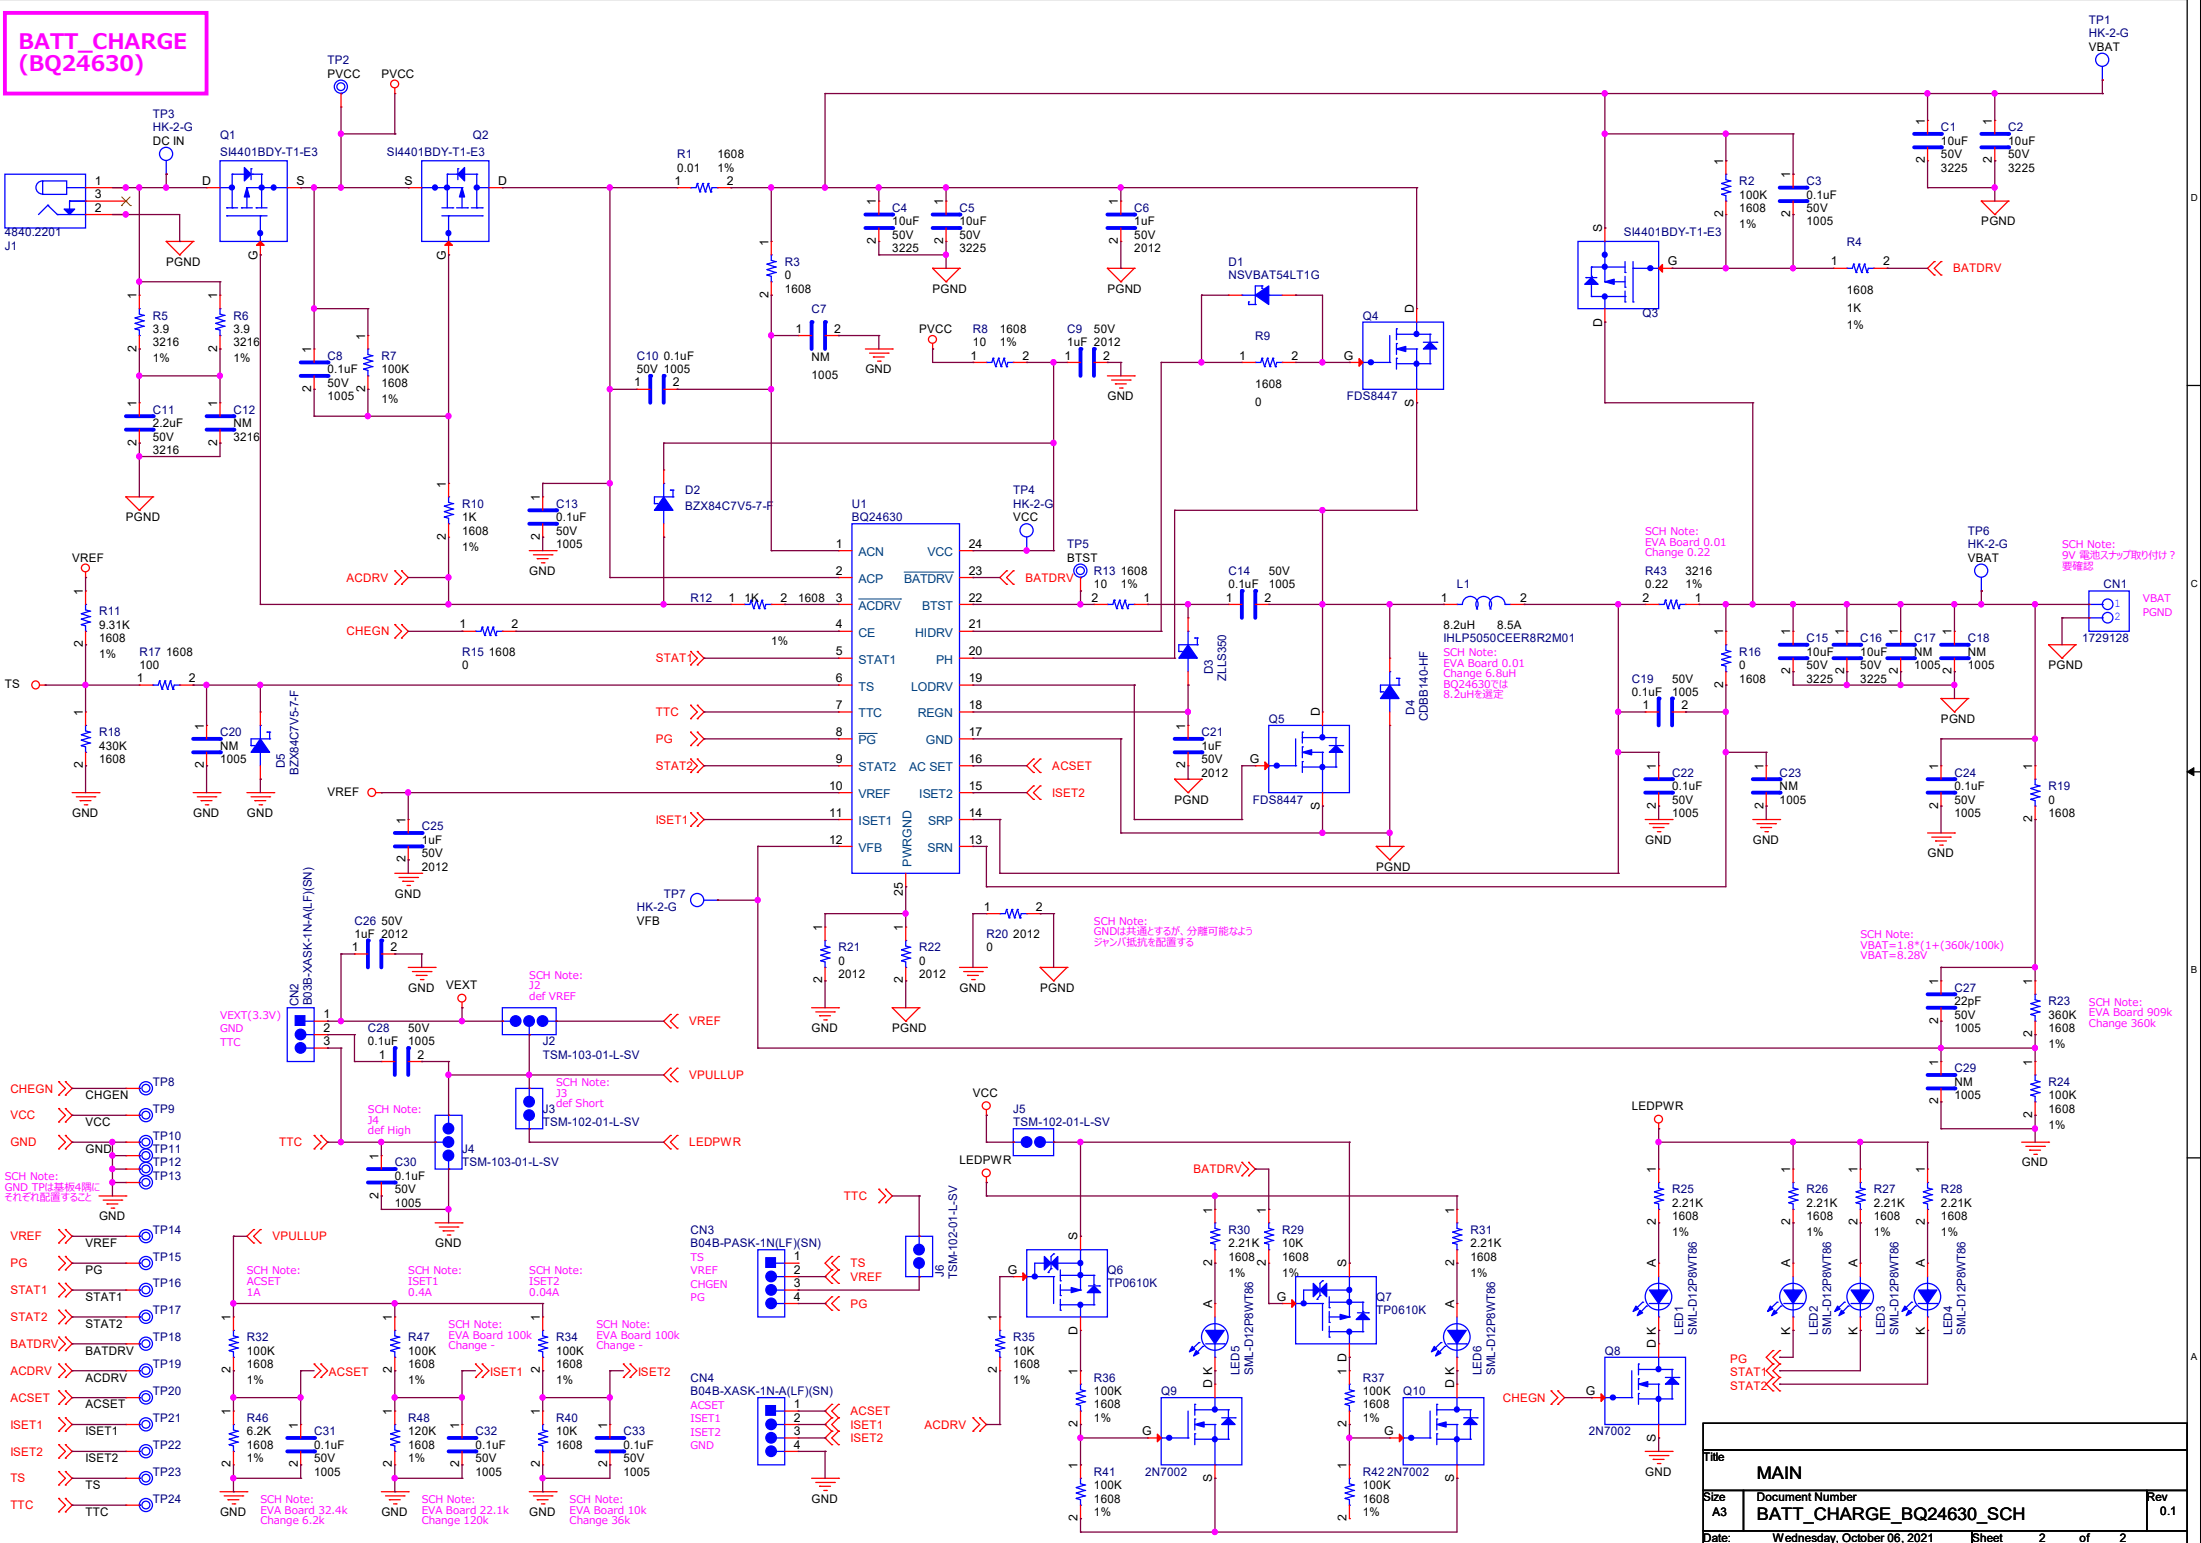

BATT_CHARGE (BQ24630)

Title			MAIN
Size	Document Number		Rev
A3	BATT_CHARGE_BQ24630_SCH		0.1
Date:	Wednesday, October 06, 2021	Sheet	2 of 2