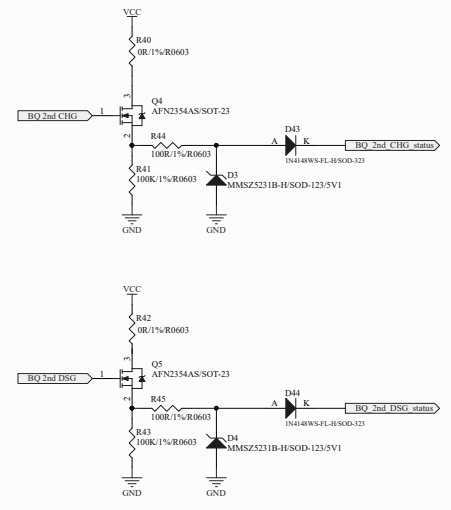

13S | R5,R12→NC  
R2,R24,R25,R168→0R

15S | R5,R12→33R  
R2,R24,R25,R168→NC

| Title |                                      |              |
|-------|--------------------------------------|--------------|
| Size  | Number                               | Revision     |
| A2    | DTF01_2nd Protected                  | V1           |
| Date  | 2023/7/27                            | Sheet 1 of 1 |
| File  | C:\MVP...DTF01_2nd Protected_V01.Sch | Drawn By:    |