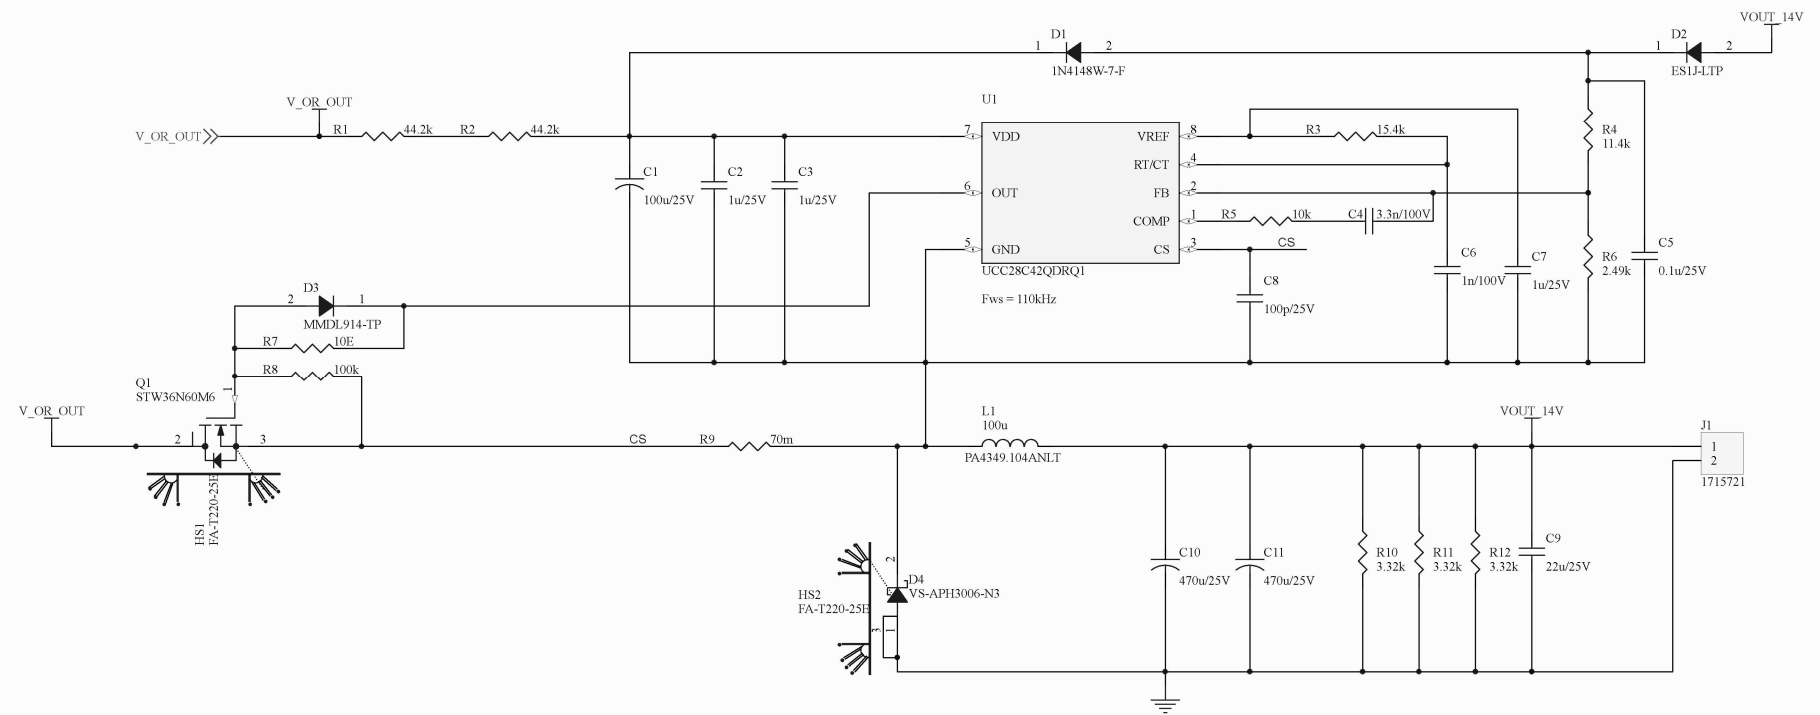

# EFI Regulator

## Buck Converter

Title		
EFI Regulator- Buck Converter		
Size	Number	Revision
A3	TBD	1.0
Date:	03-02-2020	Sheet of
File:	D:\Ajmat\Buck Converter.SchDoc	Drawn By: