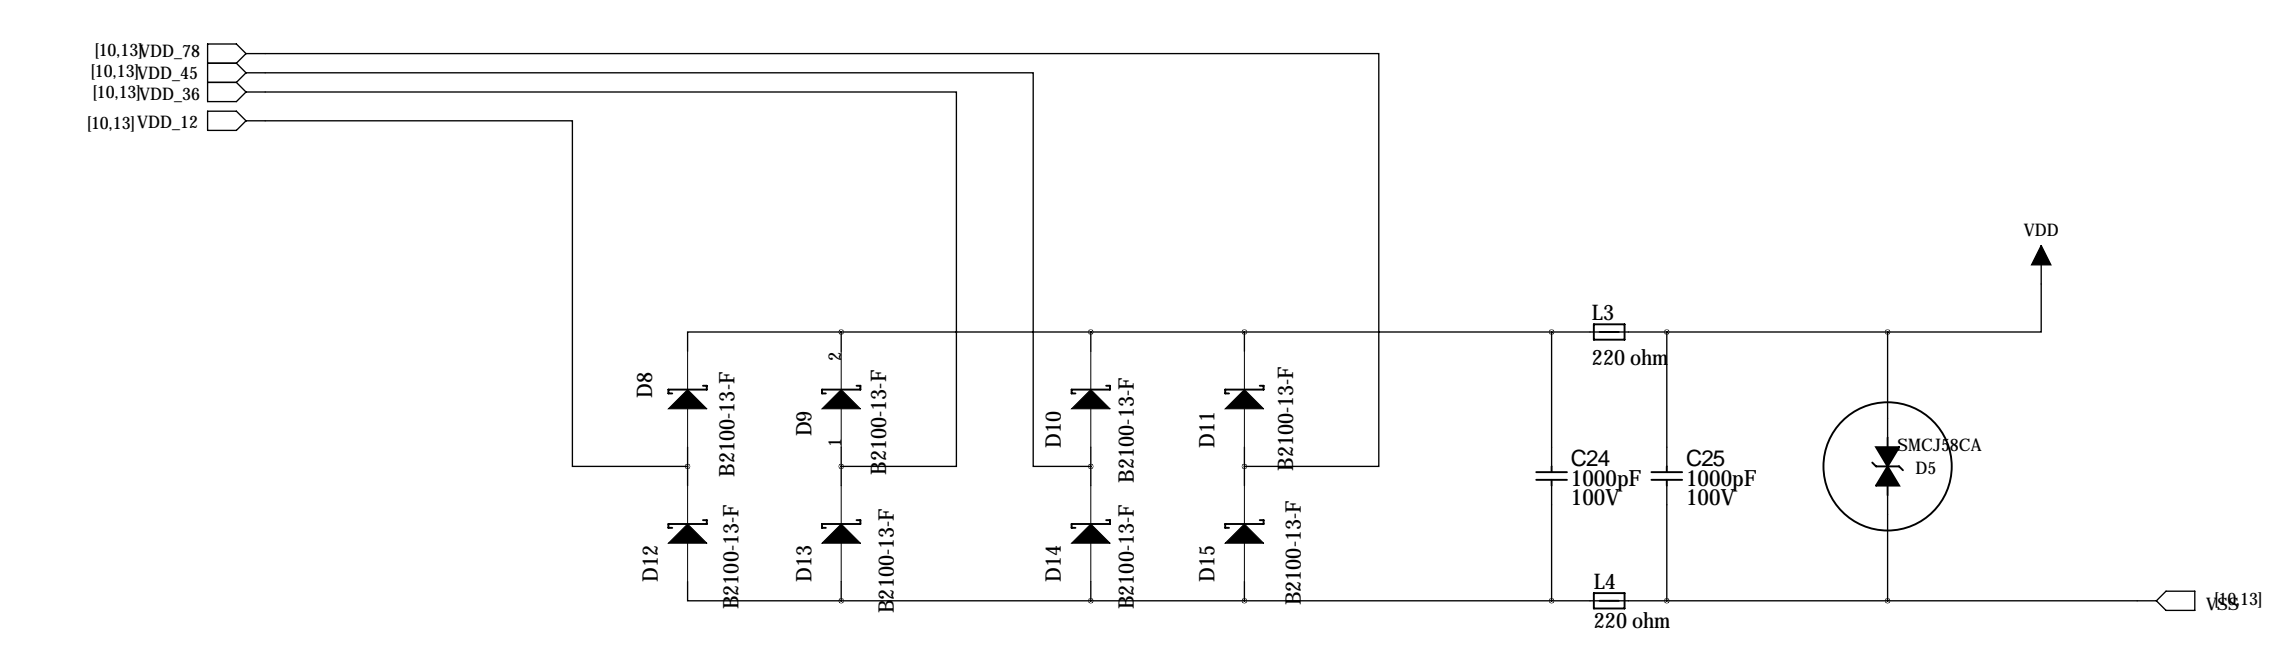

RJ45

### Transformer

Company:	MicroMikroline
Time:	12:00:00
Drawn by:	Labrida
Sheet Name:	U1_PHYRNET_13C_PHY
Size:	E
File:	U1_13
Date:	2011-04-08
Sheet:	0 of 11