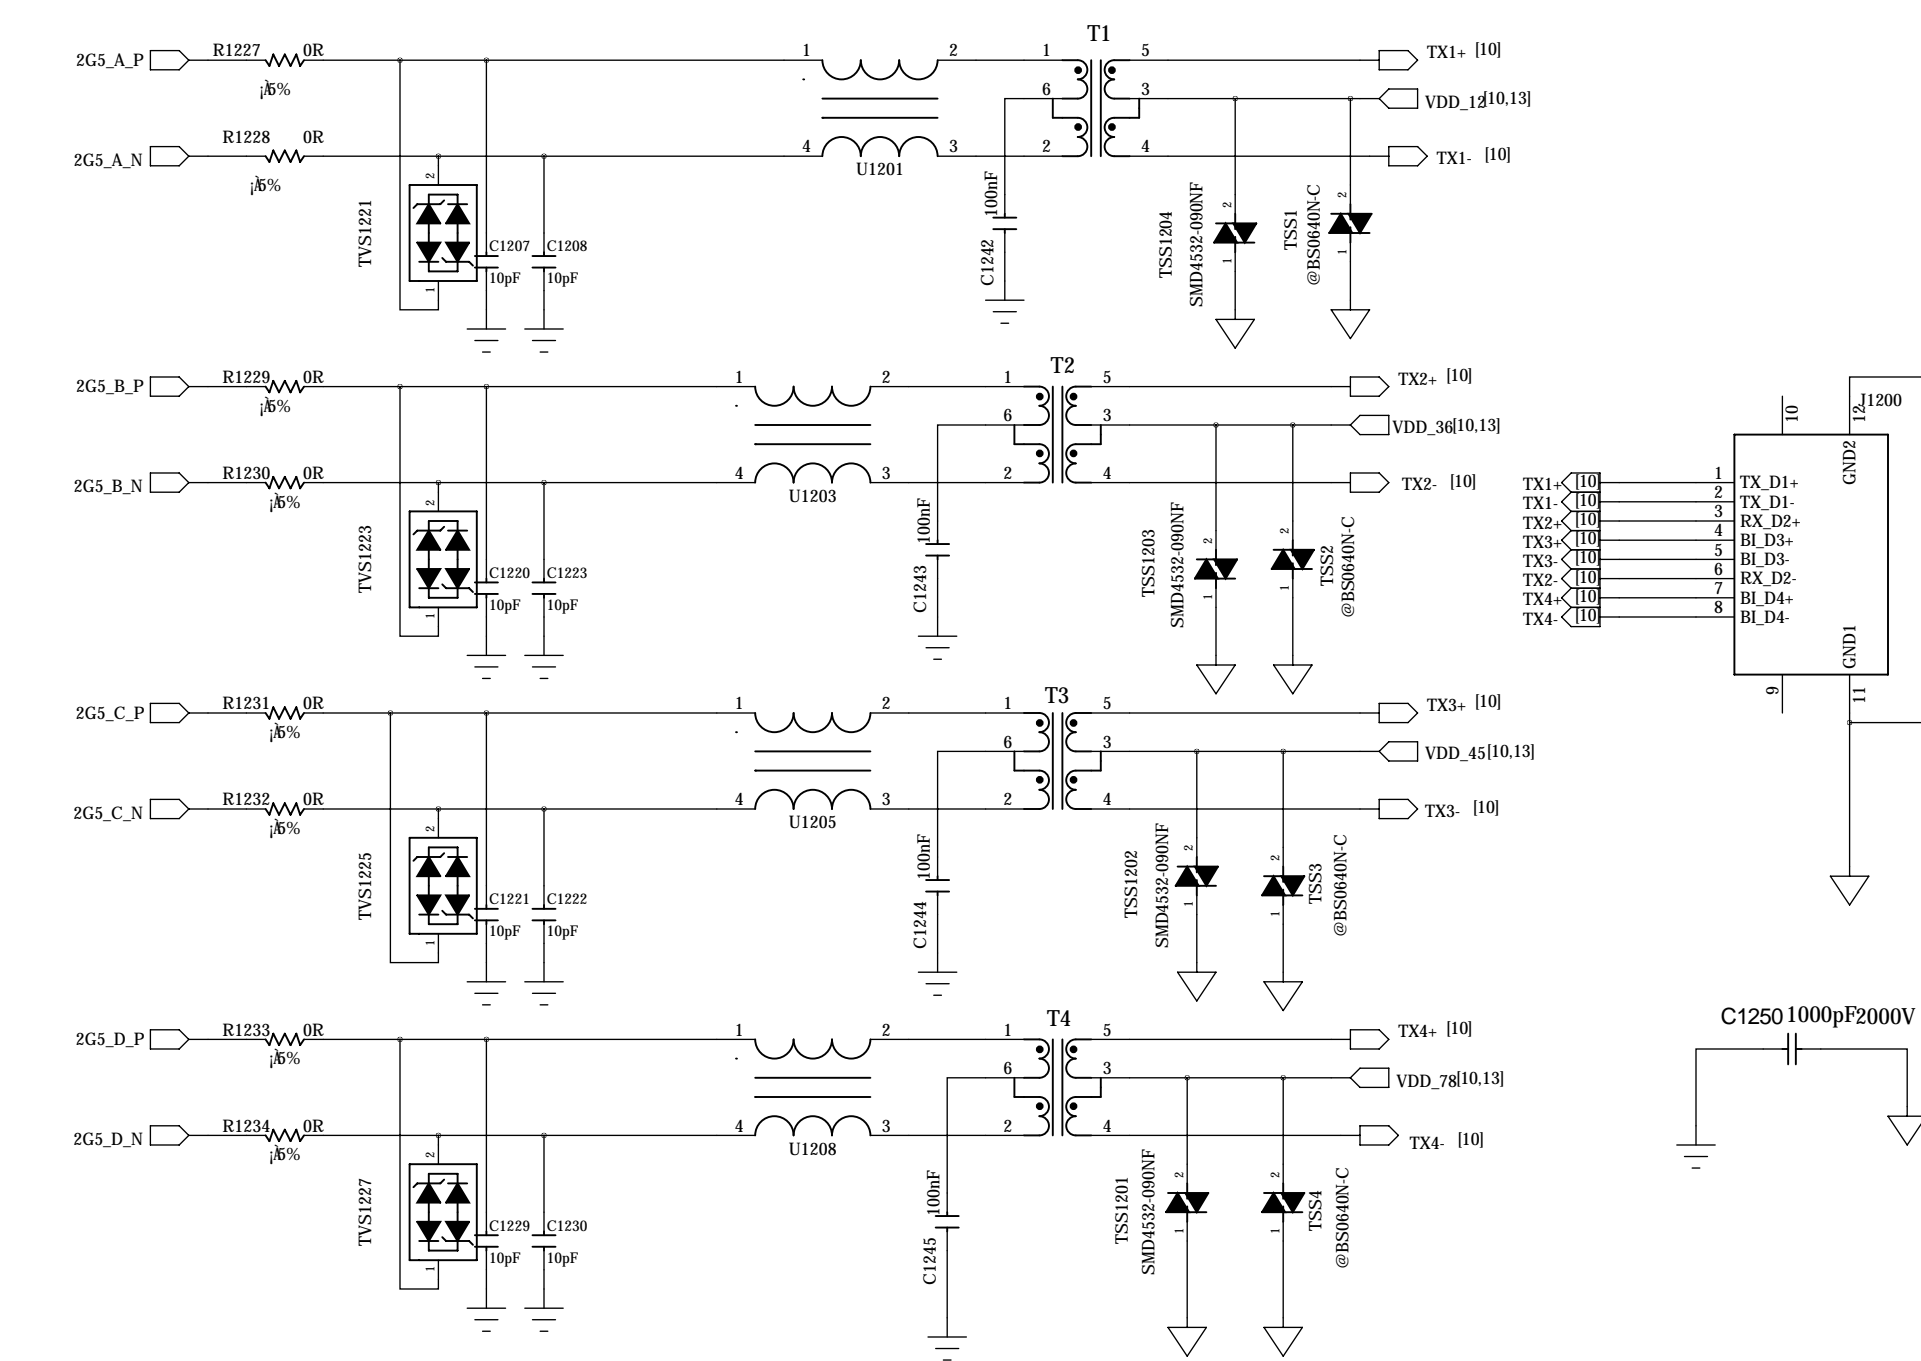

RJ45

### Transformer

Company:	MicroMikroline
Time:	12:00:00
Drawn by:	Labrida
Sheet Name:	U1_PHYRNET_13C_PHY
Size:	E
File:	U1_13
Date:	2011-04-08
Sheet:	0 of 11