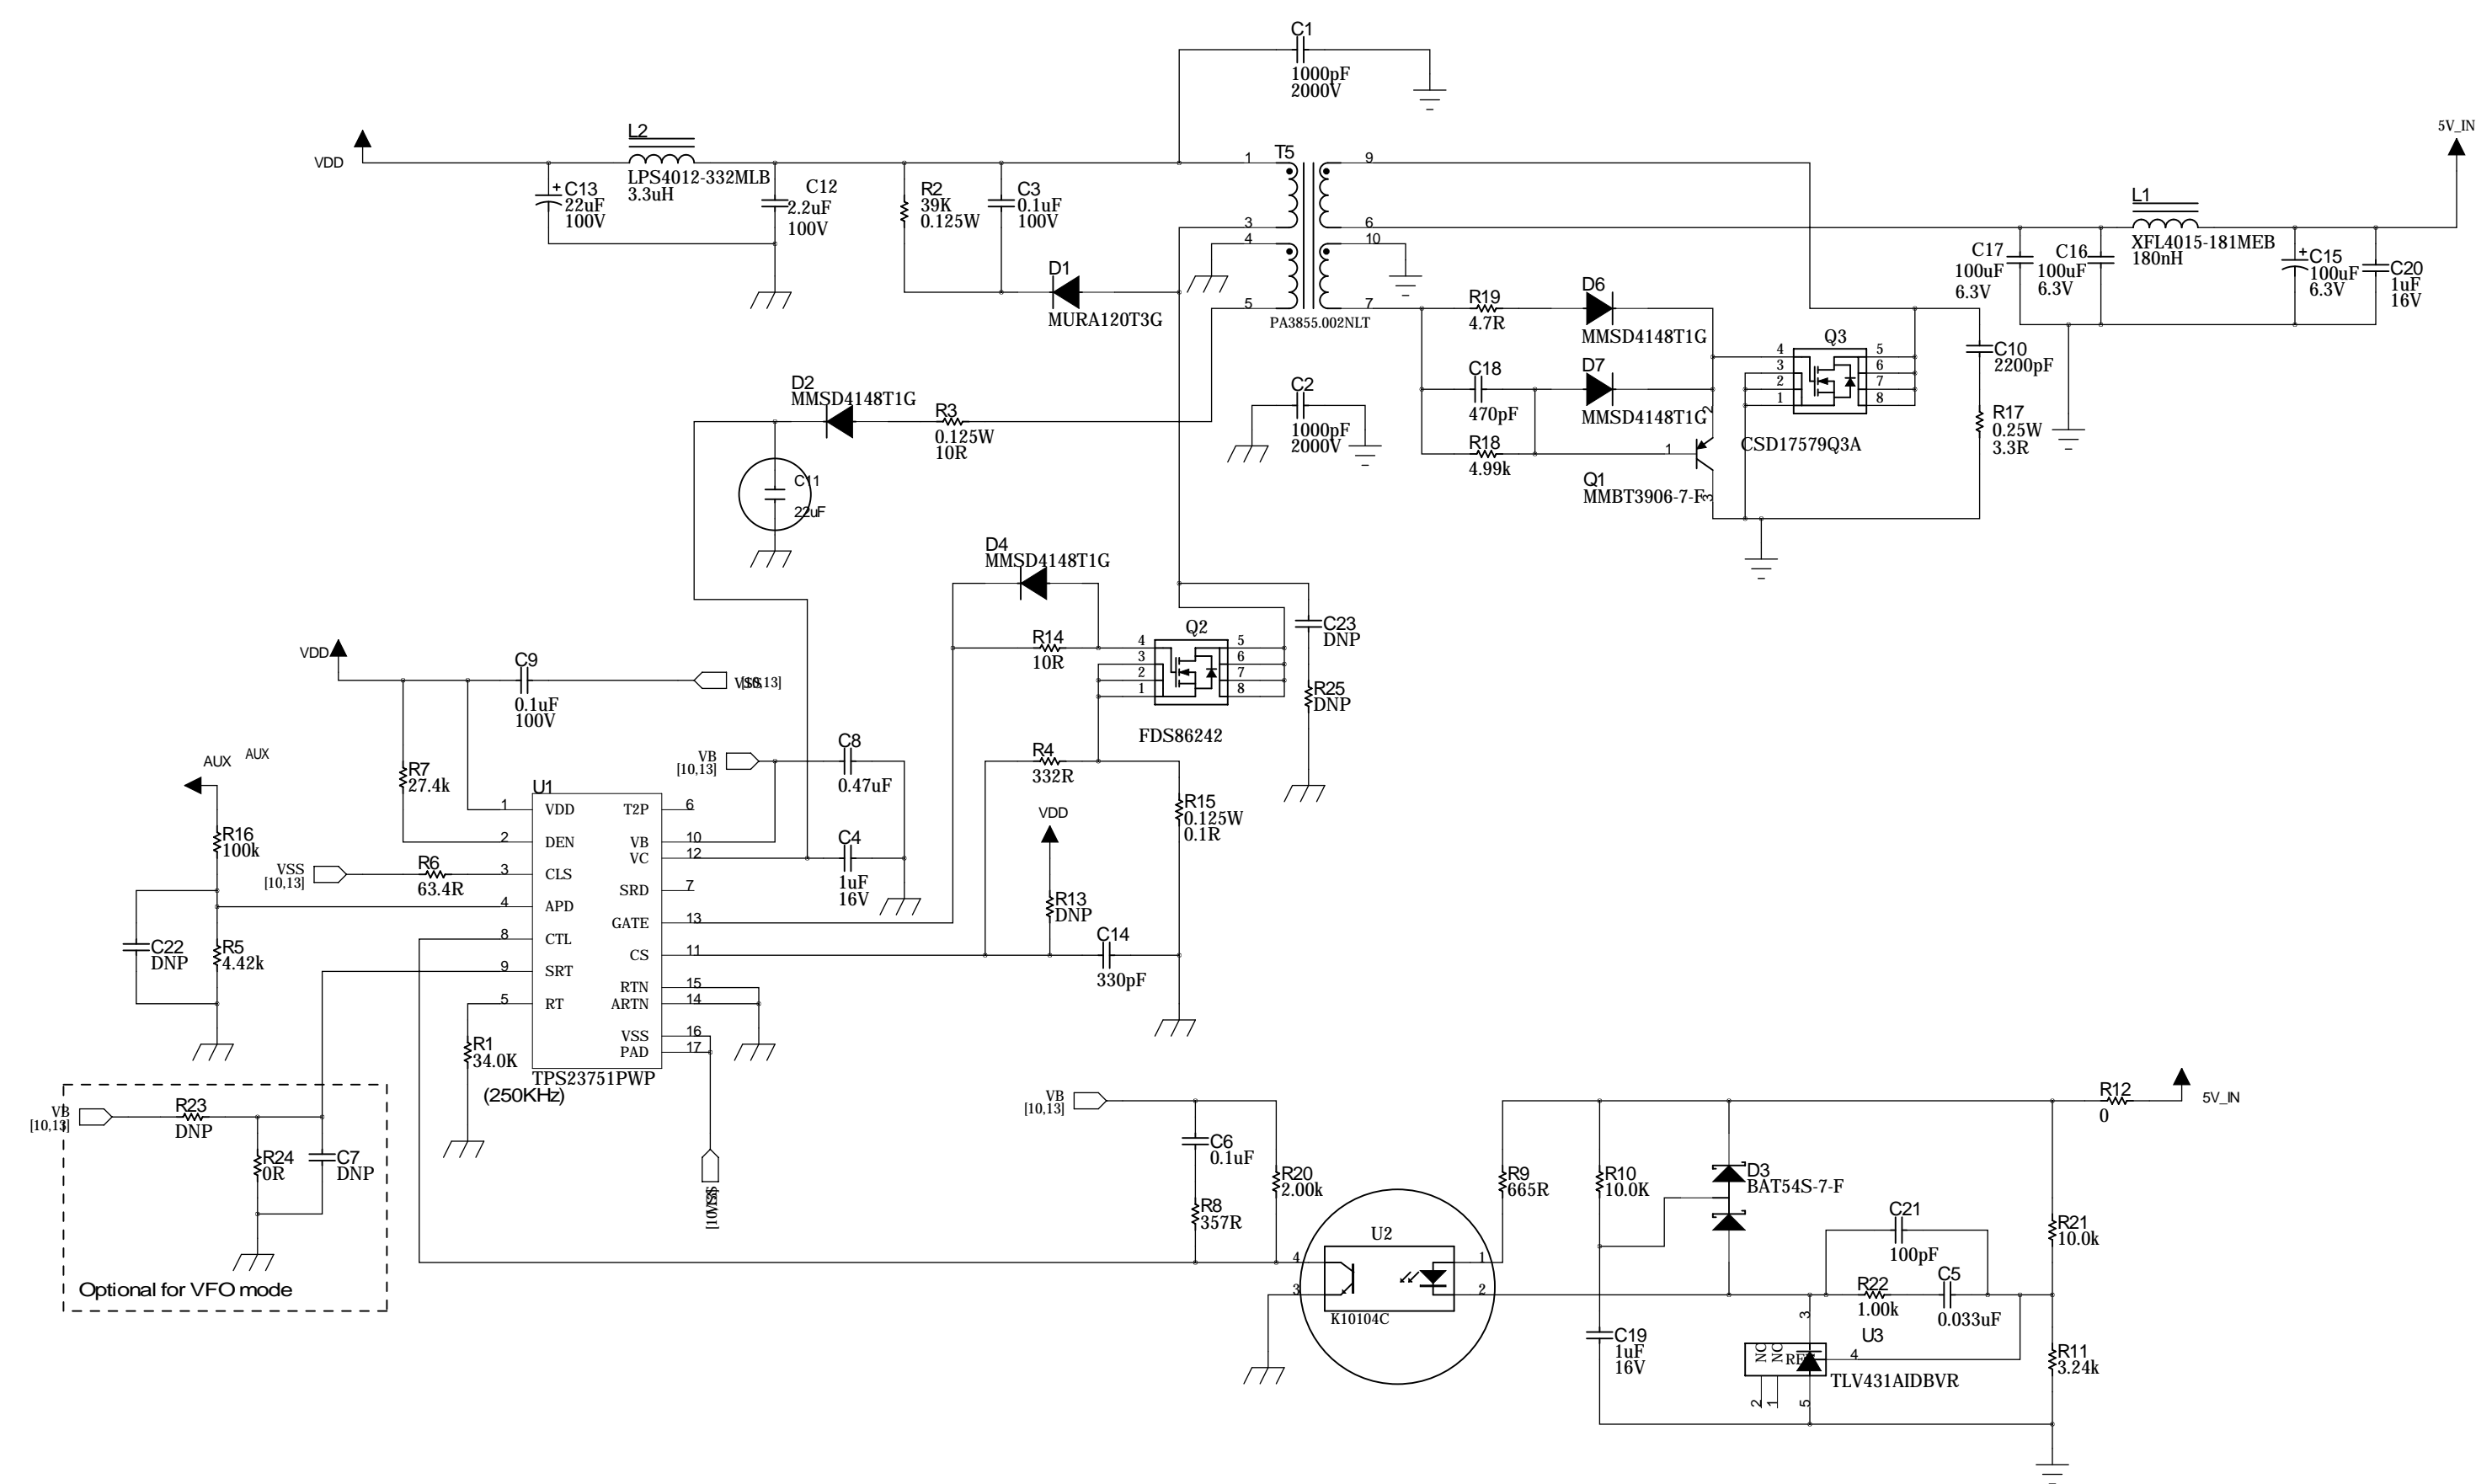

RJ45

### Transformer

Company:	MicroMikroline
Time:	12:00:00
Drawn by:	Labrida
Sheet Name:	U1_PHYRNET_13C_PHY
Size:	E
File:	U1_13
Date:	2011-04-08
Sheet:	0 of 11