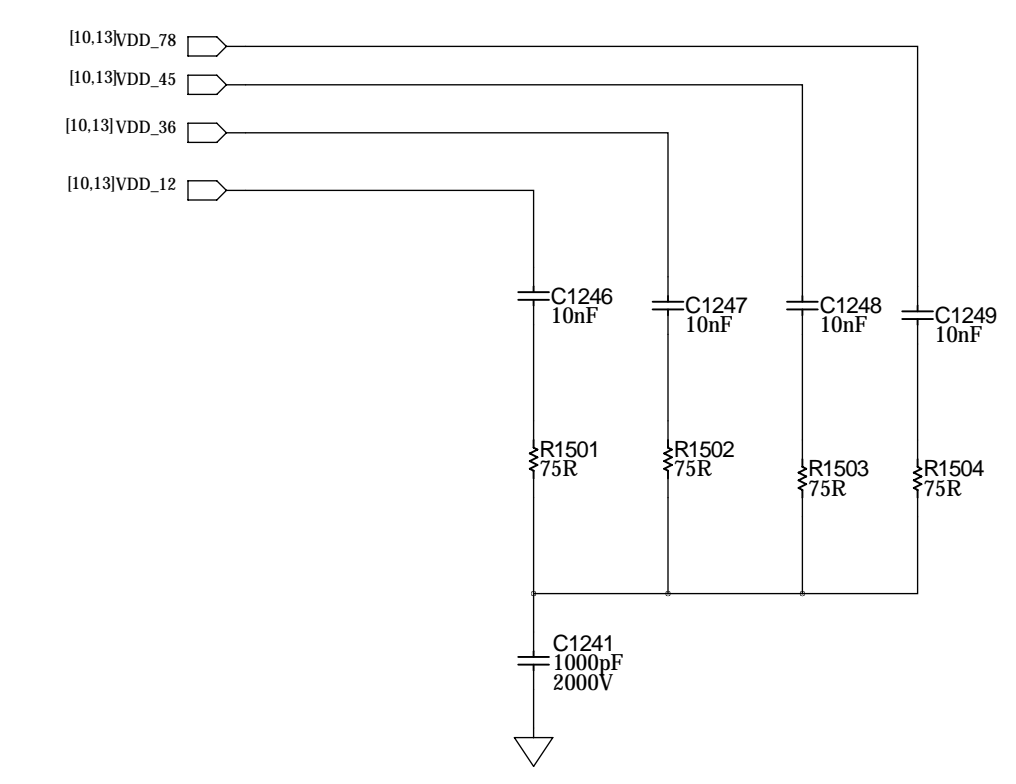

RJ45

### Transformer

Company:	MicroMikroline
Time:	12:00:00
Drawn by:	Labrida
Sheet Name:	U1_PHYRNET_13C_PHY
Size:	E
File:	U1_13
Date:	2011-04-08
Sheet:	0 of 11