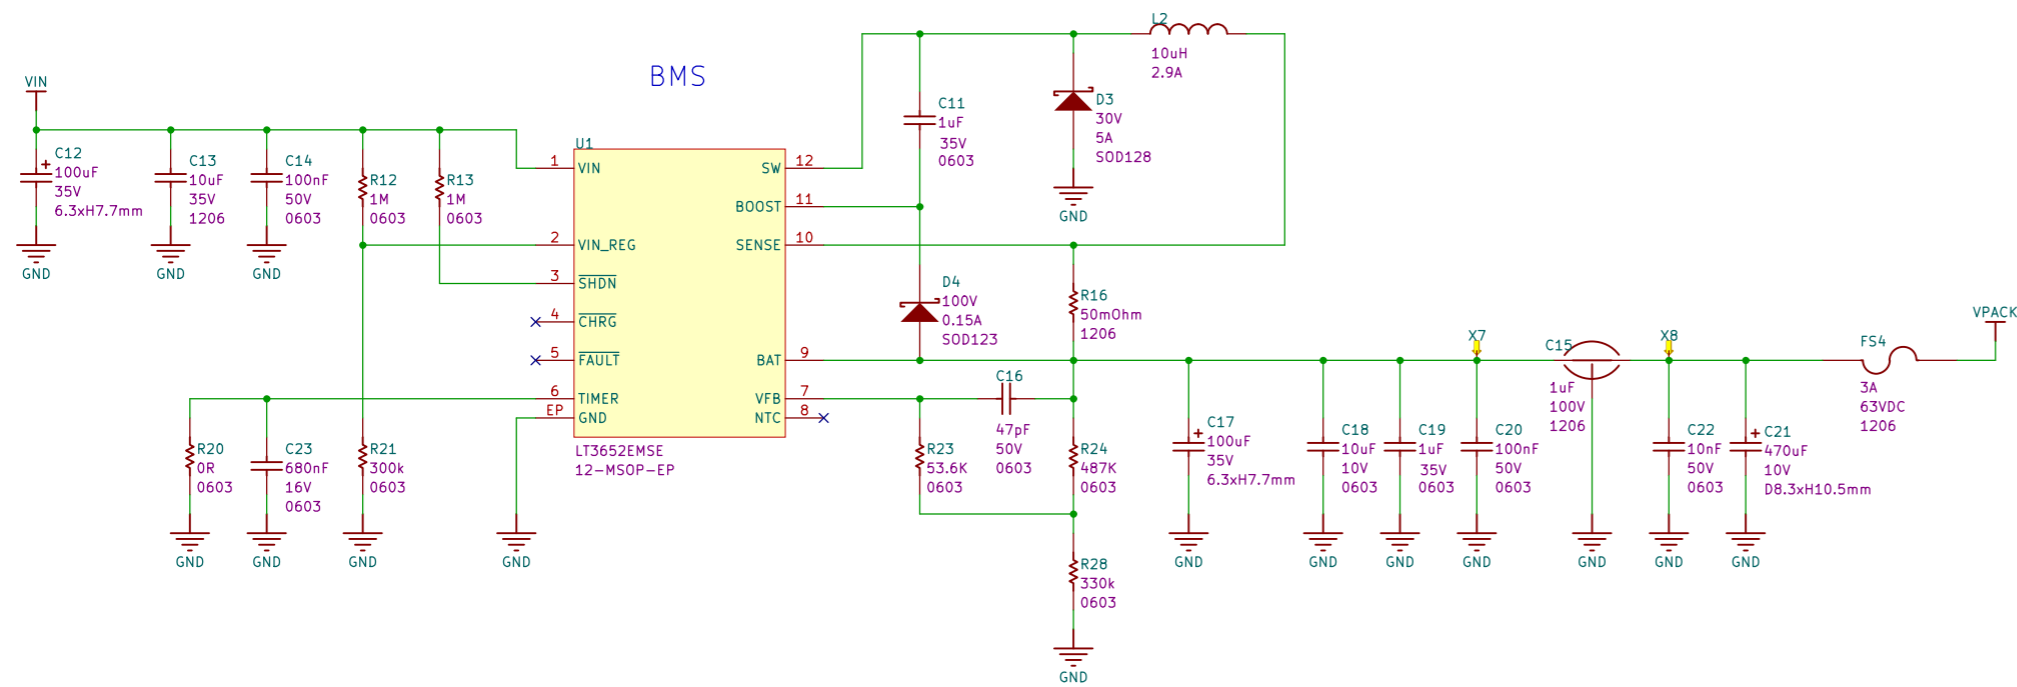

Solar Panel Input

BMS

Fuel Gauge