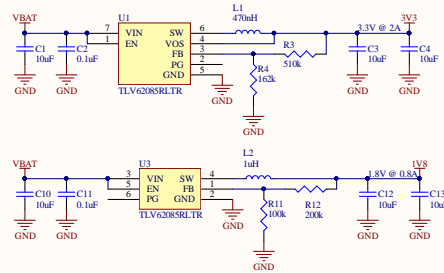

MAIN 3.3V & 1.8V SUPPLIES

Title		
Size	Number	Revision
C		
Date:	5/16/2018	Sheet of
File:	D:\My Designs\Int. E. Badge v1 Power	8/26/18