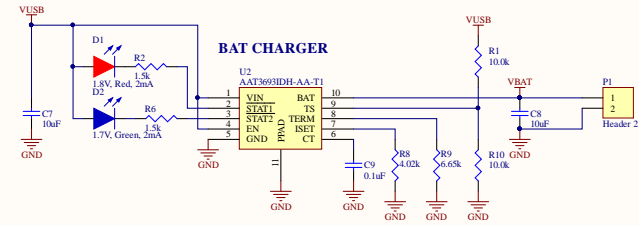

MAIN 3.3V & 1.8V SUPPLIES

Title		
Size	Number	Revision
C		
Date:	5/16/2018	Sheet of
File:	D:\My Designs\Int. E. Badge v1 Power	8/26/18