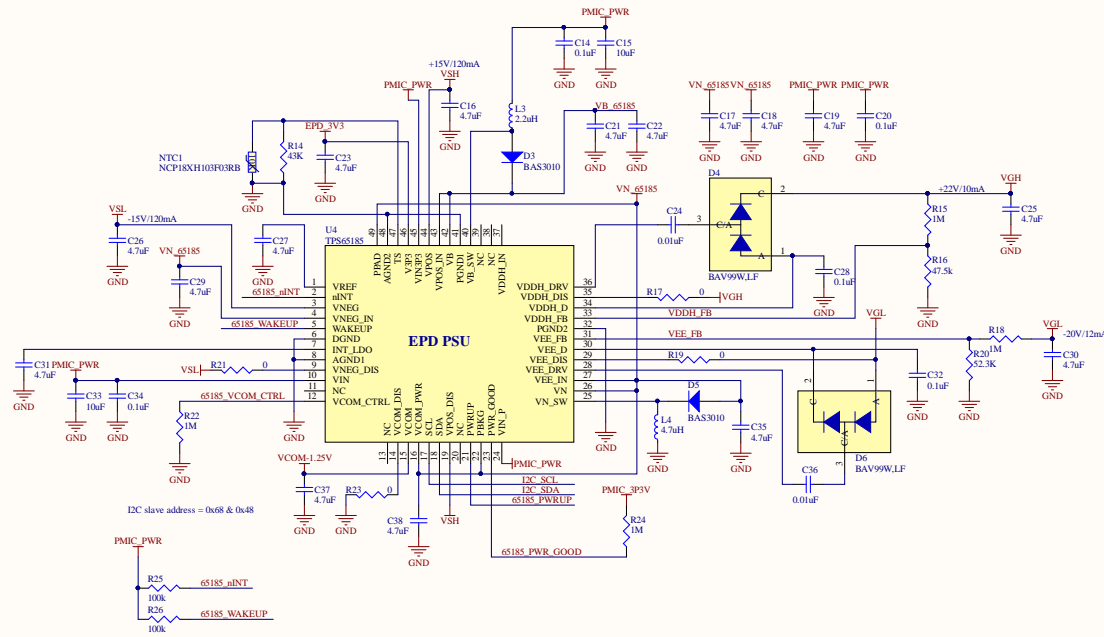

MAIN 3.3V & 1.8V SUPPLIES

Title		
Size	Number	Revision
C		
Date:	5/16/2018	Sheet of
File:	D:\My Designs\Int. E. Badge v1 Power	8/26/18