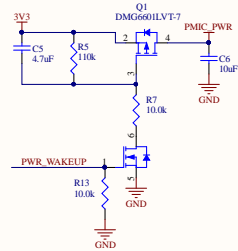

MAIN 3.3V & 1.8V SUPPLIES

Title		
Size	Number	Revision
C		
Date:	5/16/2018	Sheet of
File:	D:\My Designs\Int. E. Badge v1 Power	8/26/18