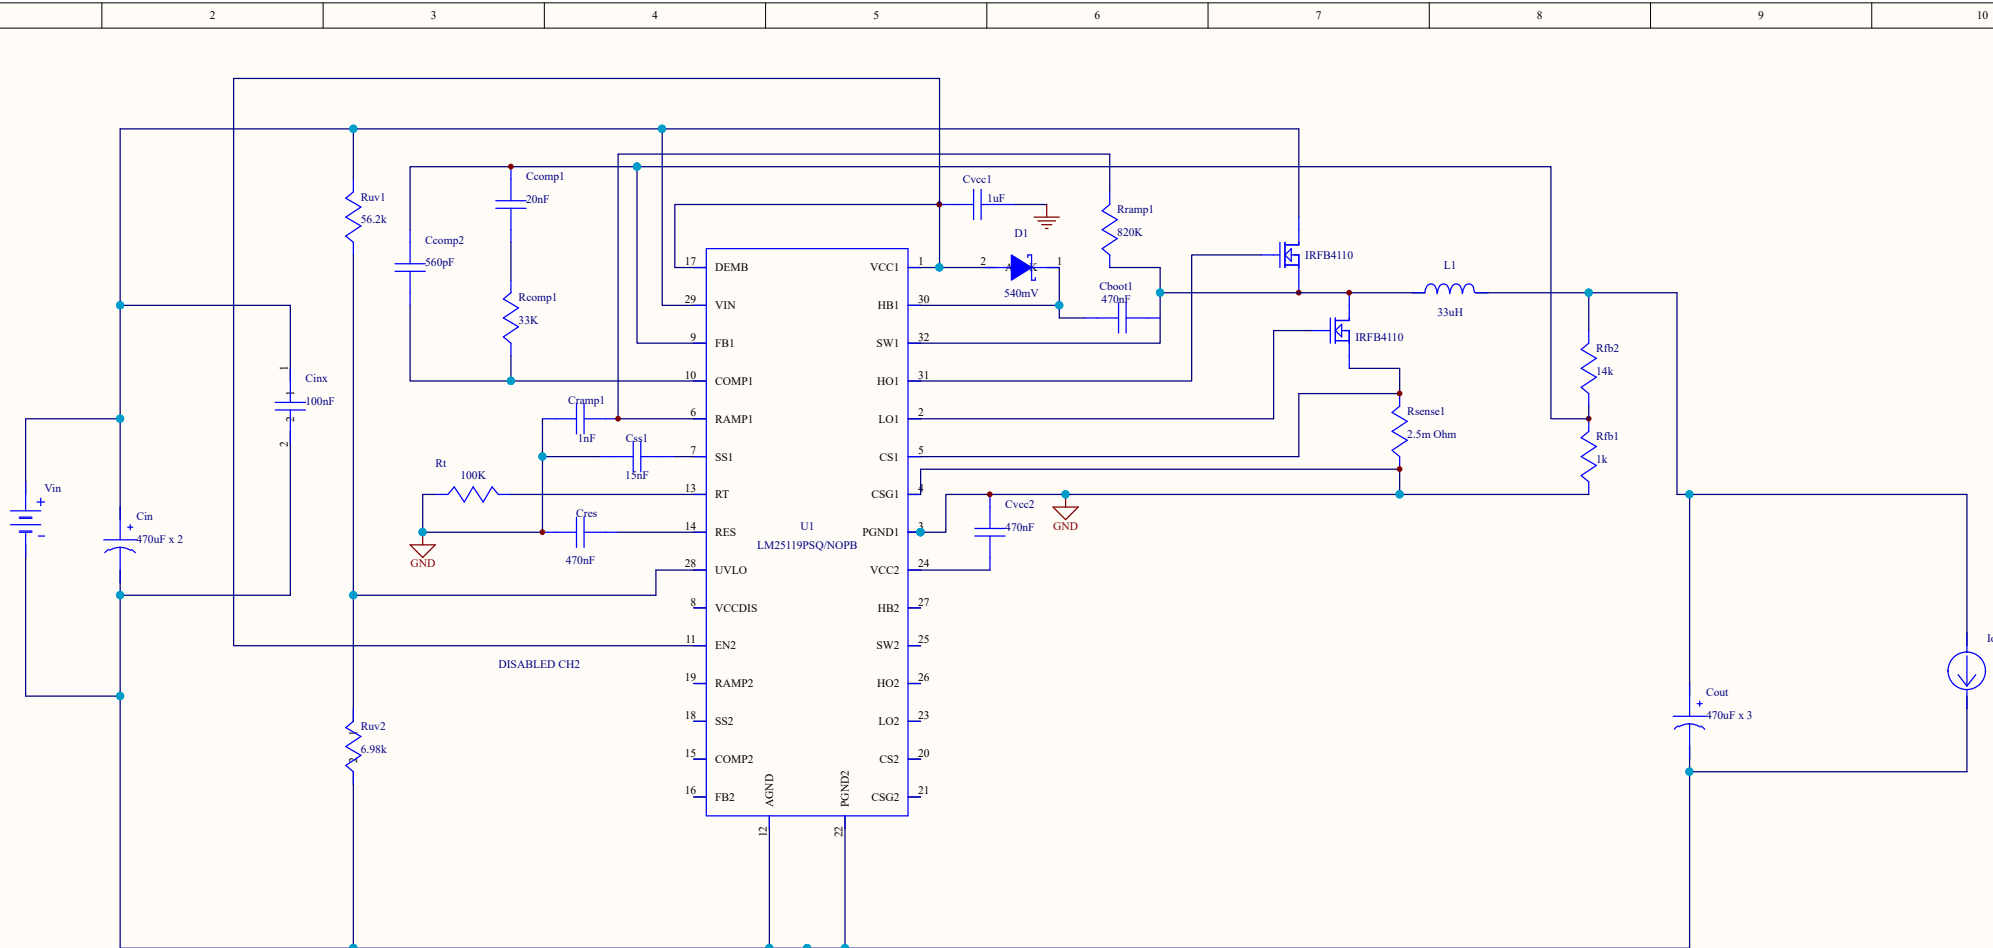

E

F

G

H

I

J

Title		
Size	Number	Revision
A		
Date:	16/05/2019	Sheet of
File:	F:\NWC\...PowerSupply - Only CH1.sch	Drawn By: