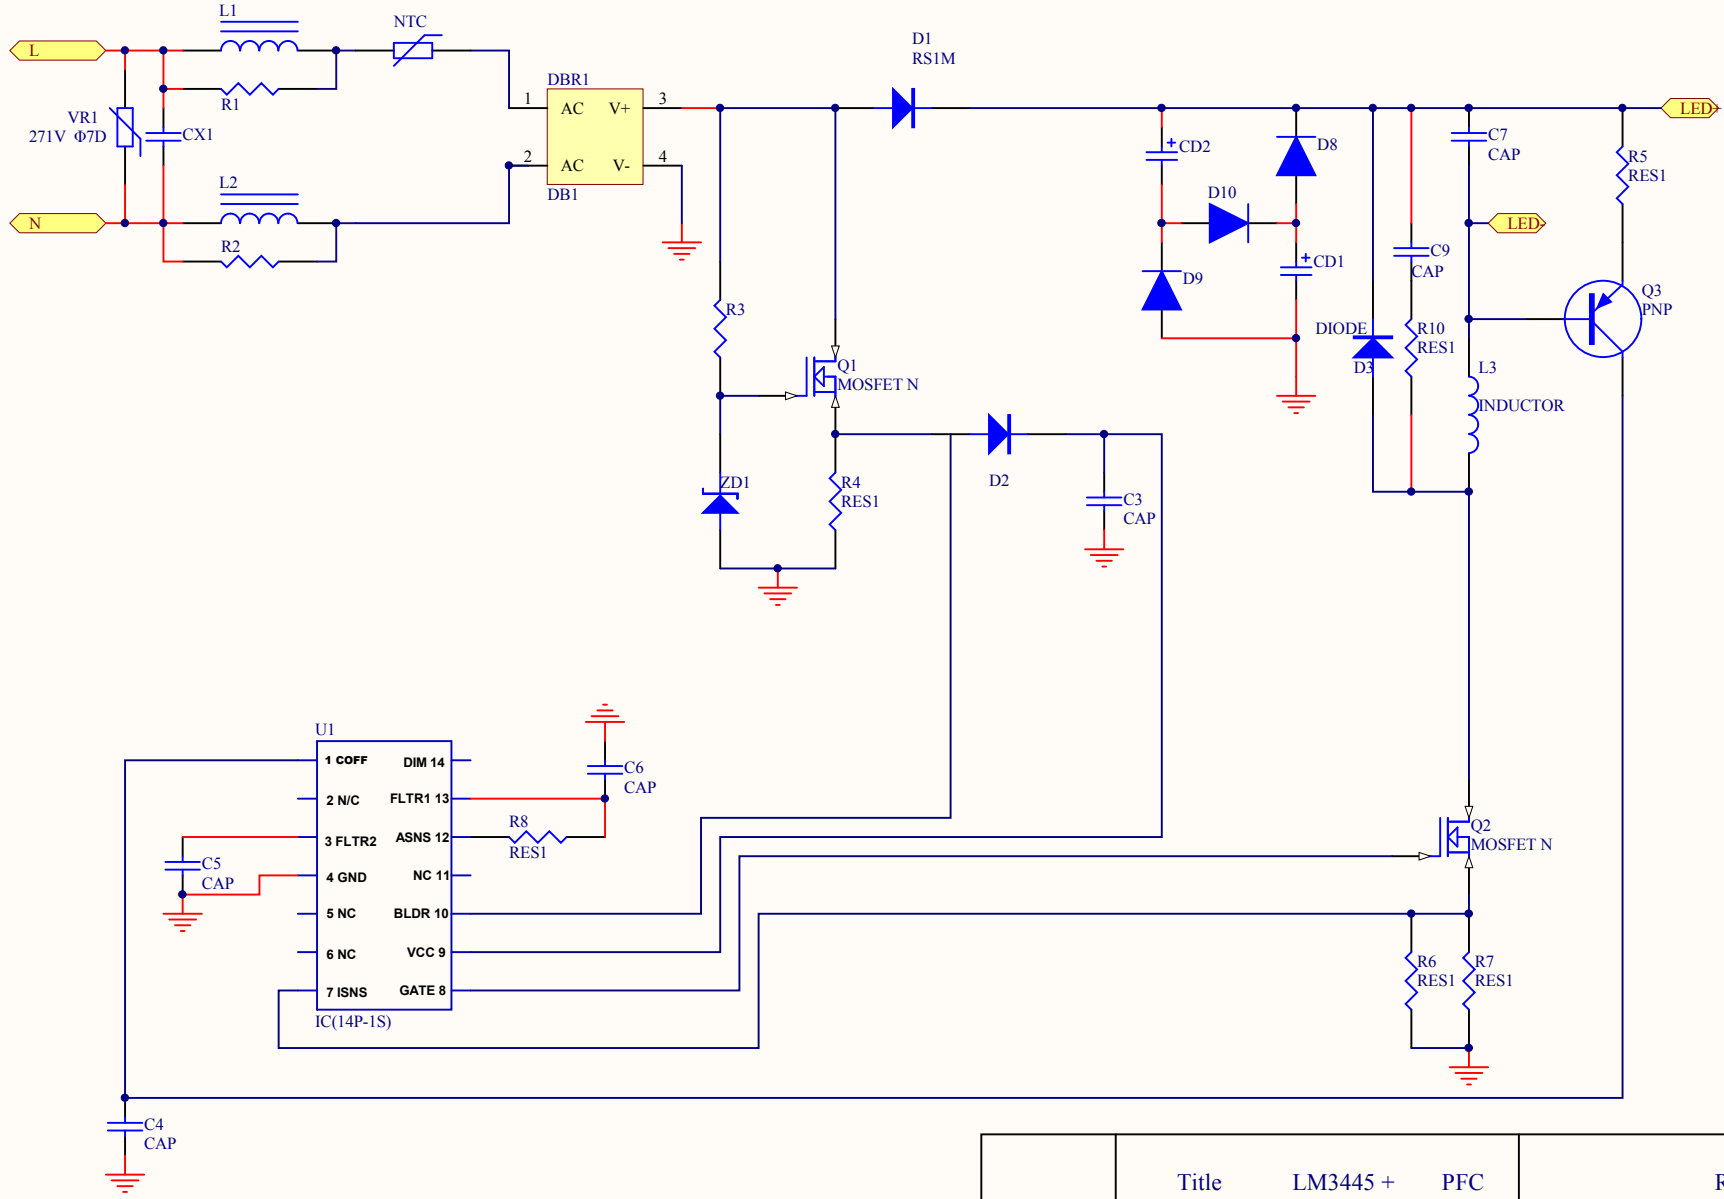

1

2

3

4

A

A

B

B

C

C

D

D

	Title	LM3445 + PFC	Revision	V1.0
Date	Drawn by	Cannot open file G:\VQQ 20130926112047.jpg		
		LEEDARSON ELECTAONICS		

1

2

3

4