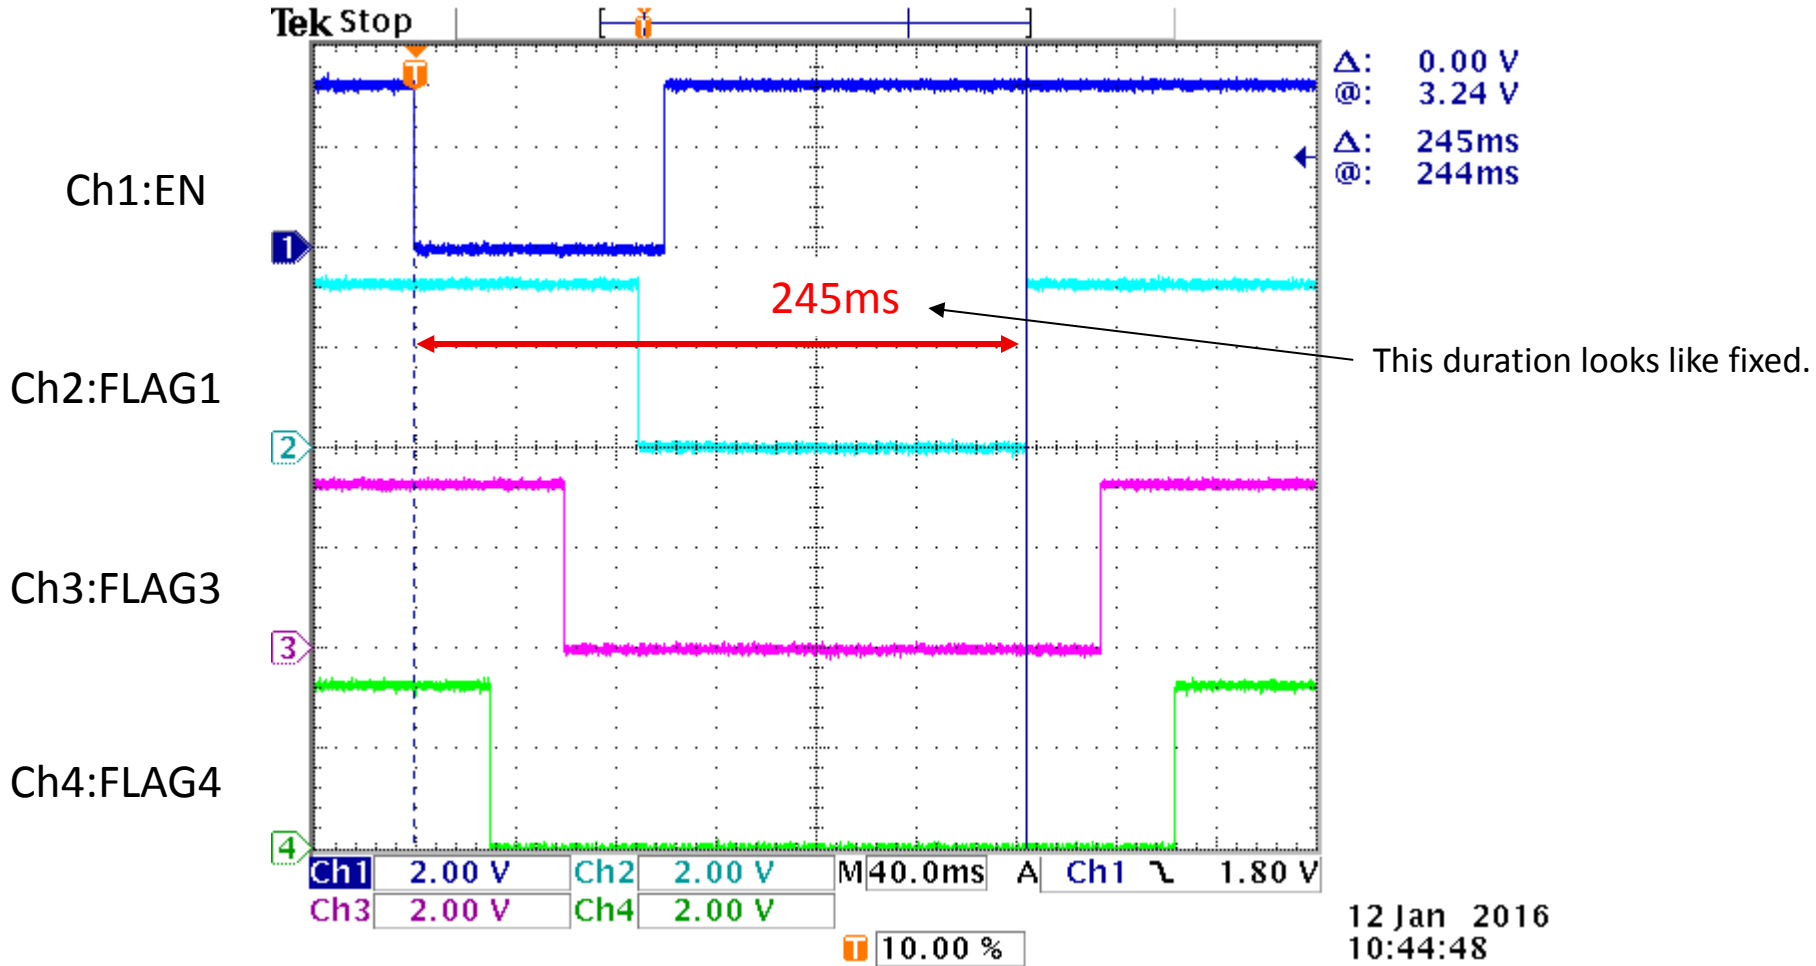

LM3880 / Not incomplete power down and normal power up

FLAG1 Low < Enable Low to High < approx. 245msec from EN Low