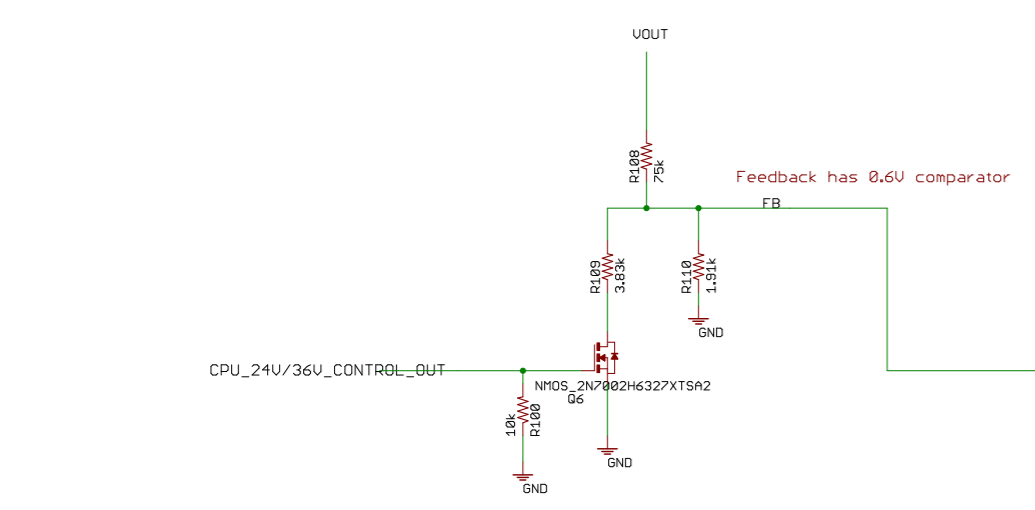

FEEDBACK NETWORK

MASTER

36V 30A OUTPUT
OCP at 7.5 Amps per phase

SLAVE