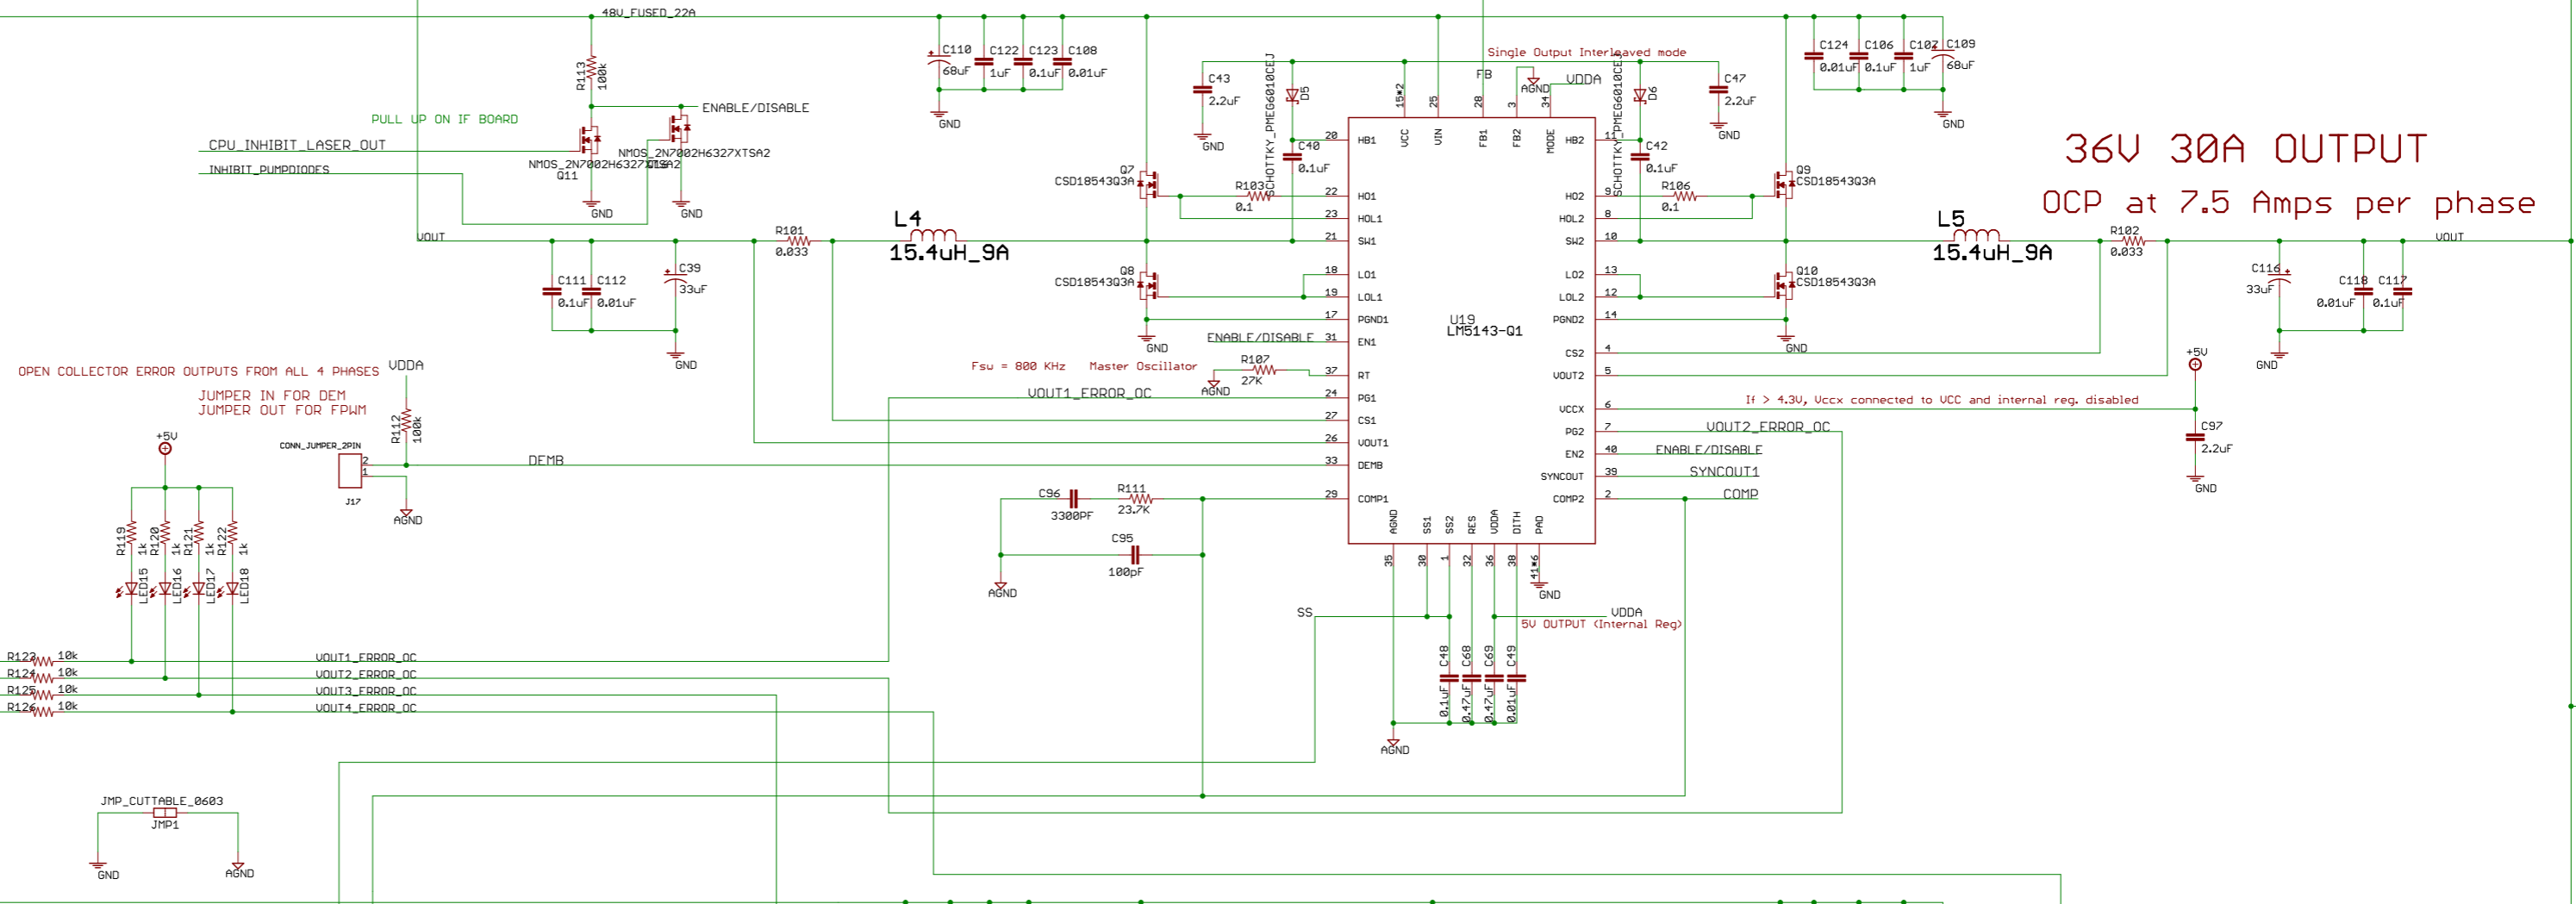

FEEDBACK NETWORK

MASTER

36V 30A OUTPUT
OCP at 7.5 Amps per phase

SLAVE