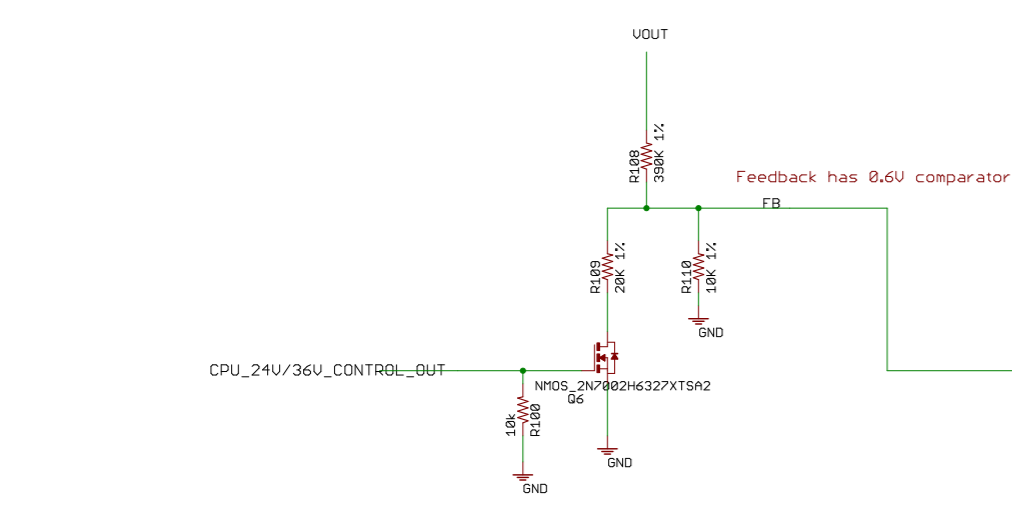

FEEDBACK NETWORK

MASTER

36V 30A OUTPUT  
OCP at 7.5 Amps per phase

SLAVE