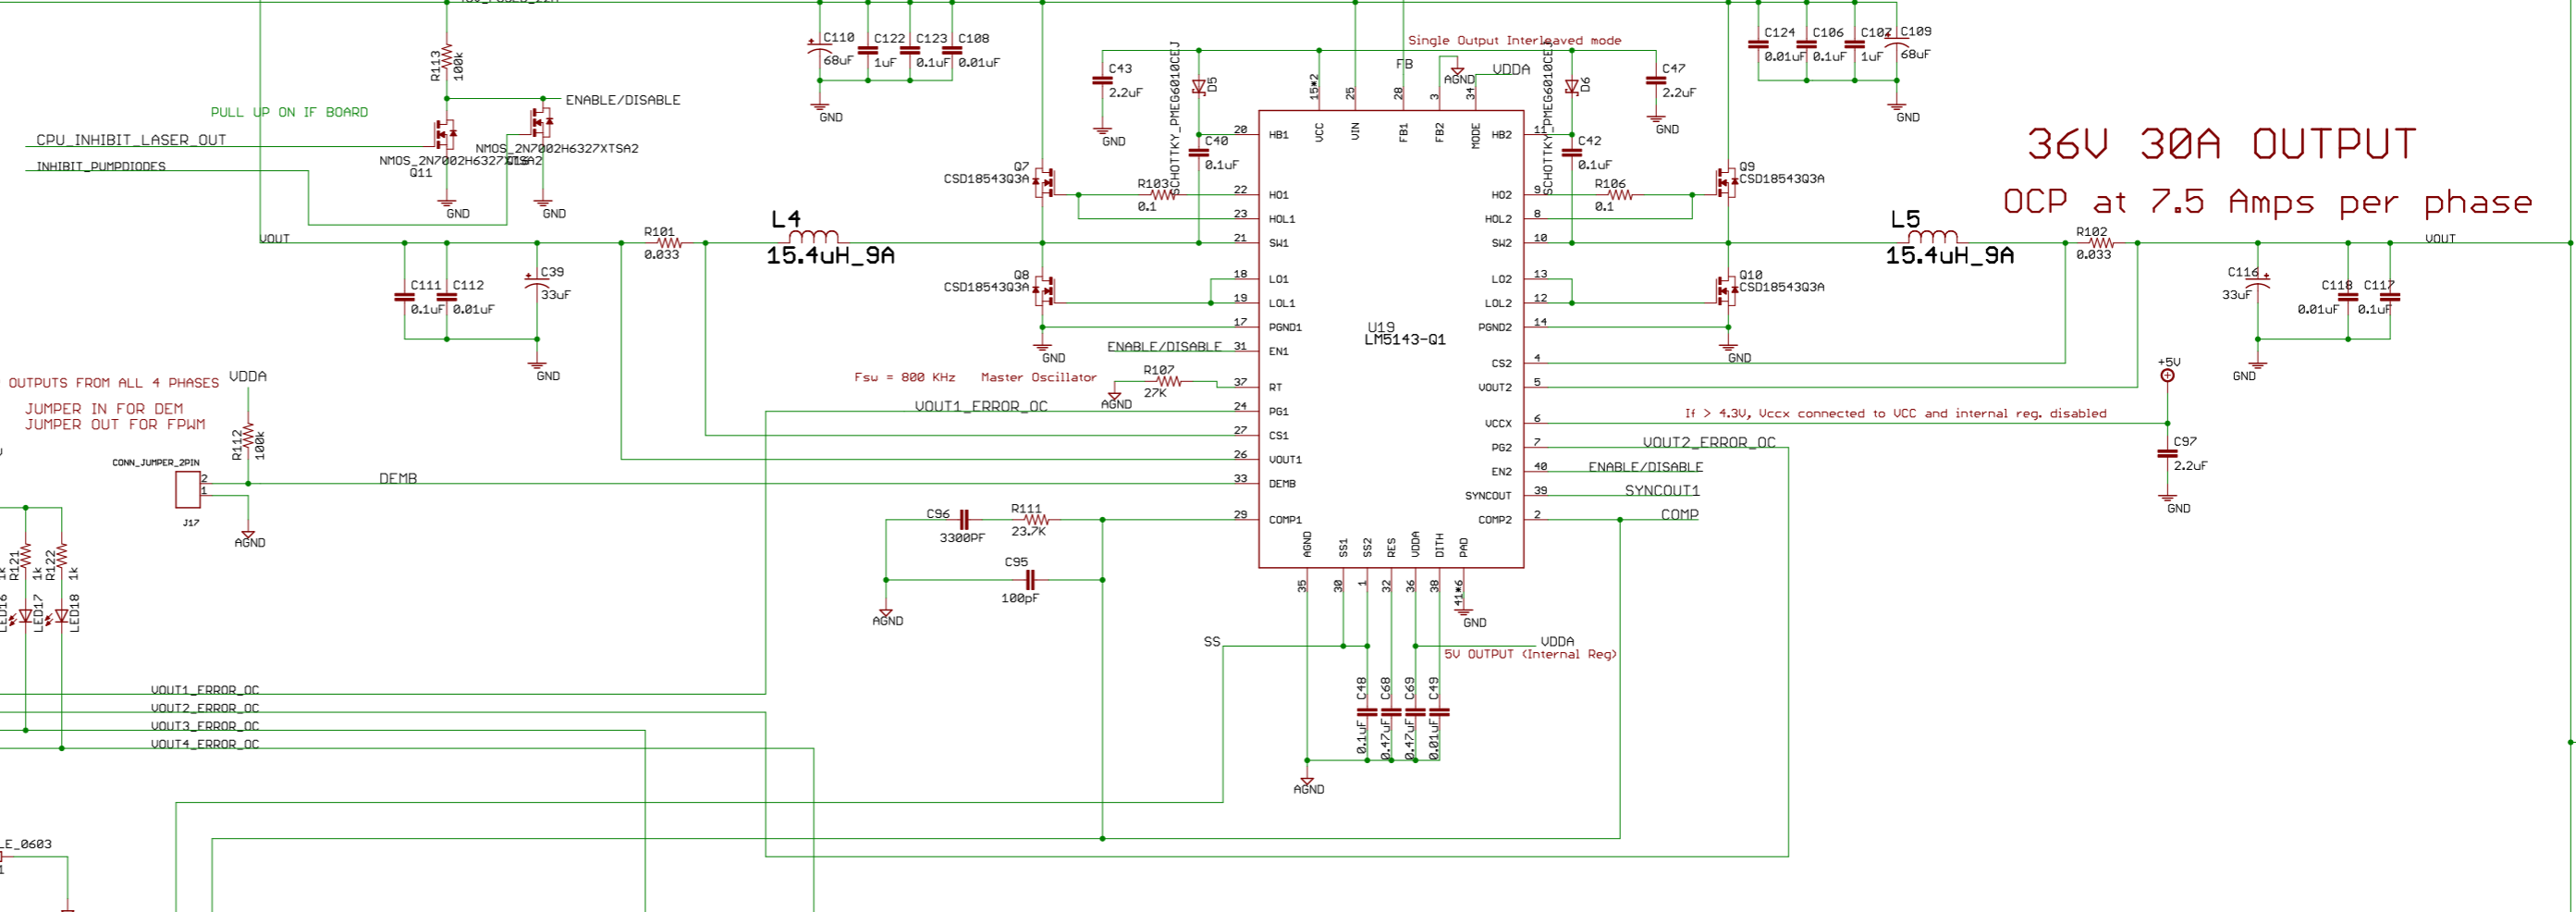

FEEDBACK NETWORK

MASTER

36V 30A OUTPUT  
OCP at 7.5 Amps per phase

SLAVE