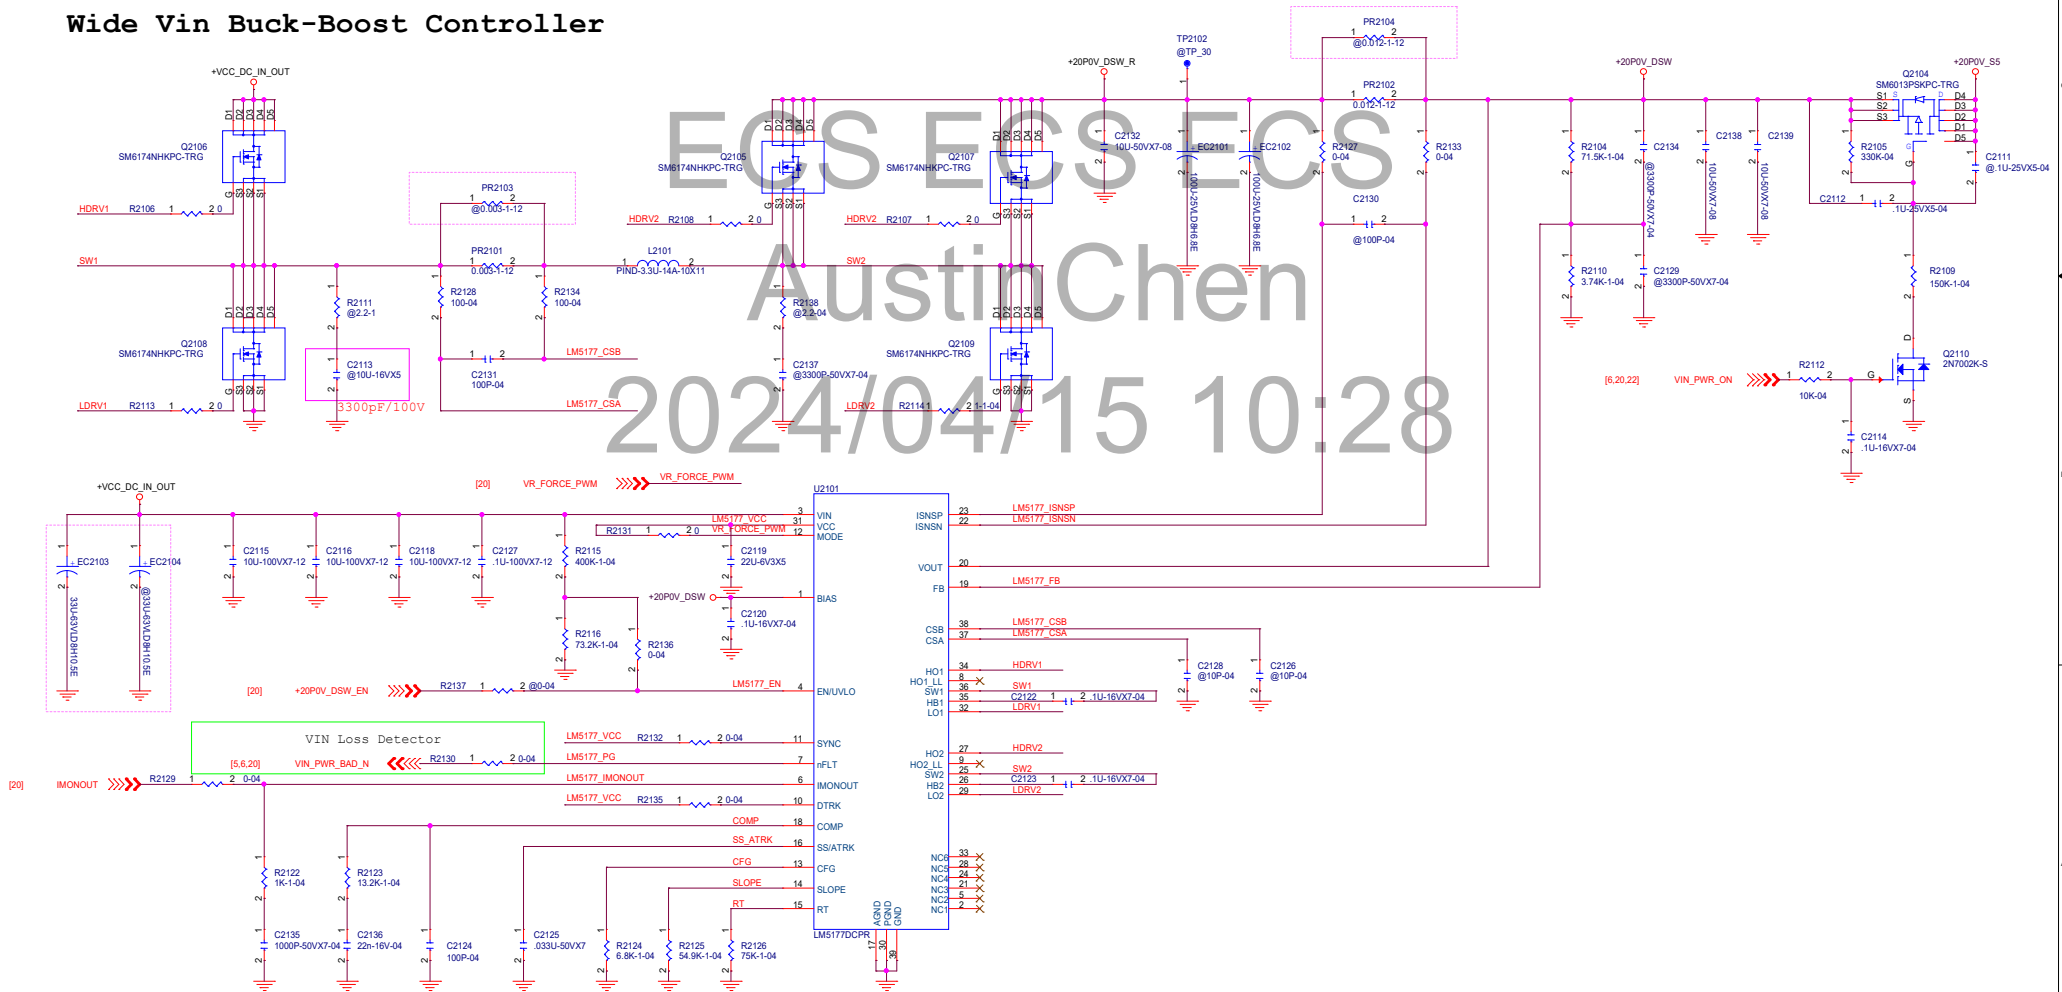

Battery DC-IN 9~48V

Wide Vin Buck-Boost Controller

ECS ECS ECS
Austin Chen
2024/04/15 10:28