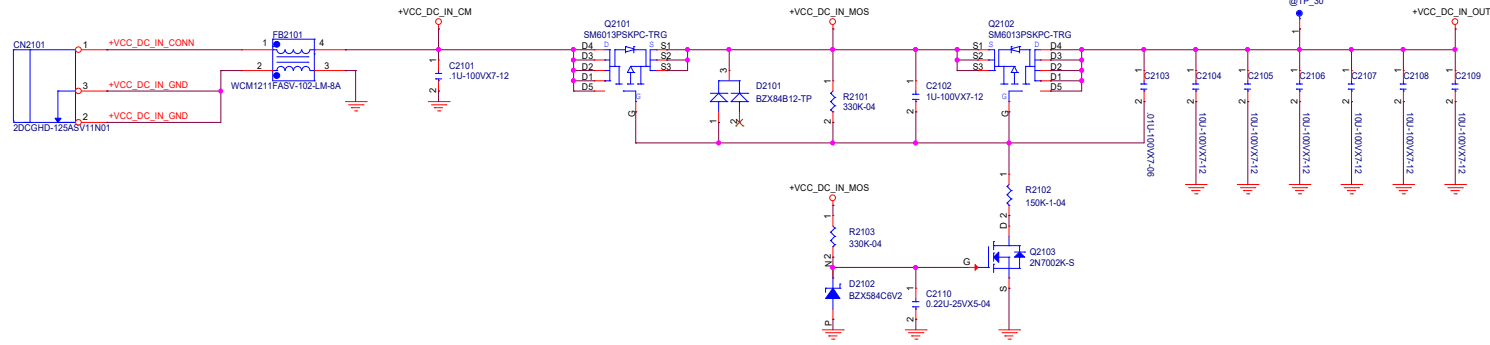

Battery DC-IN 9~48V

Wide Vin Buck-Boost Controller

ECS ECS ECS
Austin Chen
2024/04/15 10:28