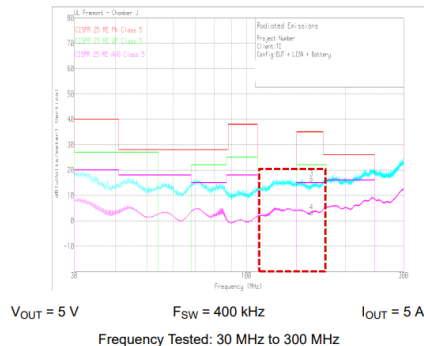

# LMQ61460-Q1 vs LM61460-Q1

**LMQ61460-Q1**

**Figure 10-49. Radiated EMI Bicon Vertical versus CISPR25 Limits**

**Figure 10-50. Radiated EMI Bicon Horizontal versus CISPR25 Limits**

**LM61460-Q1**

**Figure 9-49. Radiated EMI Bicon Vertical versus CISPR25 Limits**