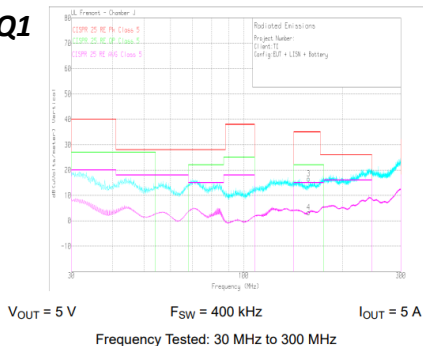

# LMQ61460-Q1 vs LM61460-Q1

**LMQ61460-Q1**

**Figure 10-49. Radiated EMI Bicon Vertical versus CISPR25 Limits**

**Figure 10-50. Radiated EMI Bicon Horizontal versus CISPR25 Limits**

**LM61460-Q1**

**Figure 9-49. Radiated EMI Bicon Vertical versus CISPR25 Limits**