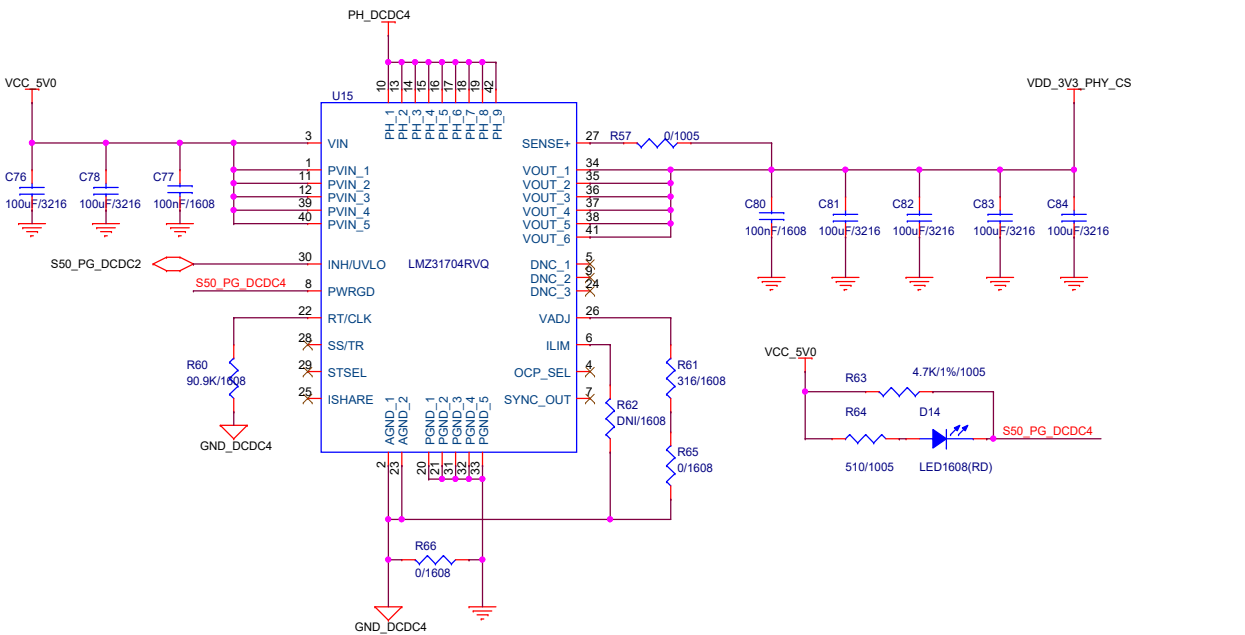

"PHY_ON" SILK

SOLiD	SLEGO20_N10GPHY_REV01		SIZE	A3
	TITLE 10 - DCDCs (0V7/1V0)		REV	0.1
	DATE Wednesday, June 03, 2020		SHEET	4 / 12

SOLiD	SLEGO20_N10GPHY_REV01		SIZE	A3
	TITLE 11 - DCDCs (2V0/3V3)		REV	0.1
	DATE Wednesday, June 03, 2020		SHEET	5 / 12

SOLiD	SLEGO20_N10GPHY_REV01		SIZE	A3
	TITLE 12 - DCDC (PLL)		REV	0.1
	DATE	Wednesday, June 03, 2020	SHEET	6 / 12