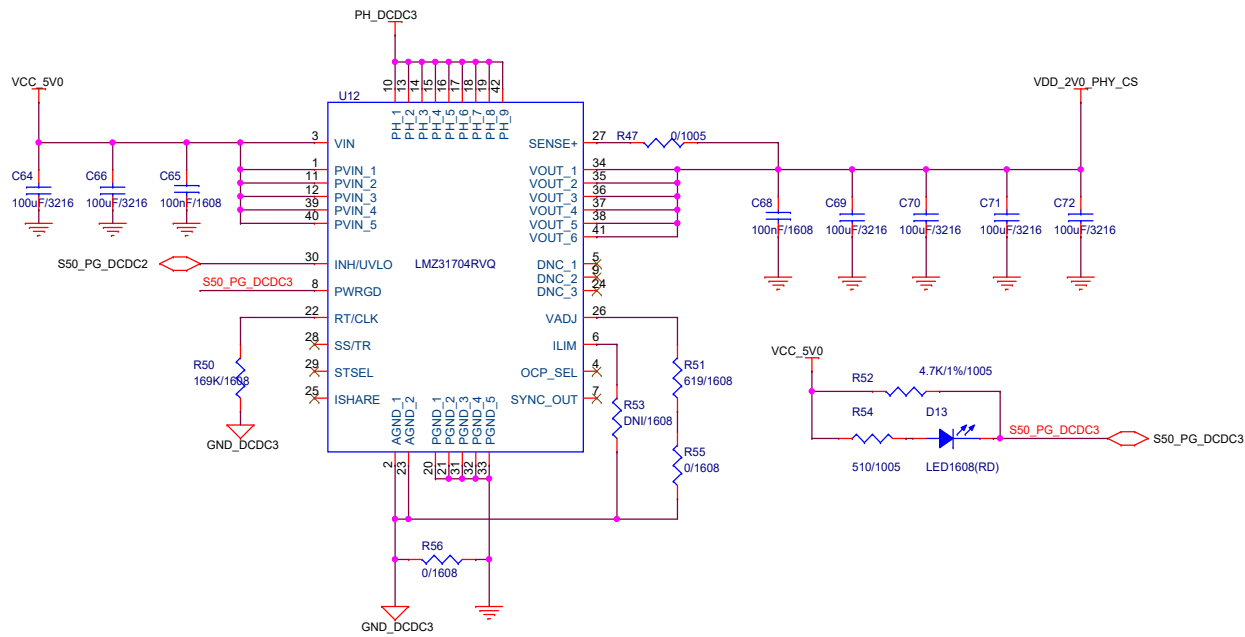

"PHY_ON" SILK

SOLiD	SLEGO20_N10GPHY_REV01		SIZE	A3
	TITLE 10 - DCDCs (0V7/1V0)		REV	0.1
	DATE Wednesday, June 03, 2020		SHEET	4 / 12

SOLiD	SLEGO20_N10GPHY_REV01		SIZE	A3
	TITLE 11 - DCDCs (2V0/3V3)		REV	0.1
	DATE Wednesday, June 03, 2020		SHEET	5 / 12

SOLiD	SLEGO20_N10GPHY_REV01		SIZE	A3
	TITLE 12 - DCDC (PLL)		REV	0.1
	DATE	Wednesday, June 03, 2020	SHEET	6 / 12