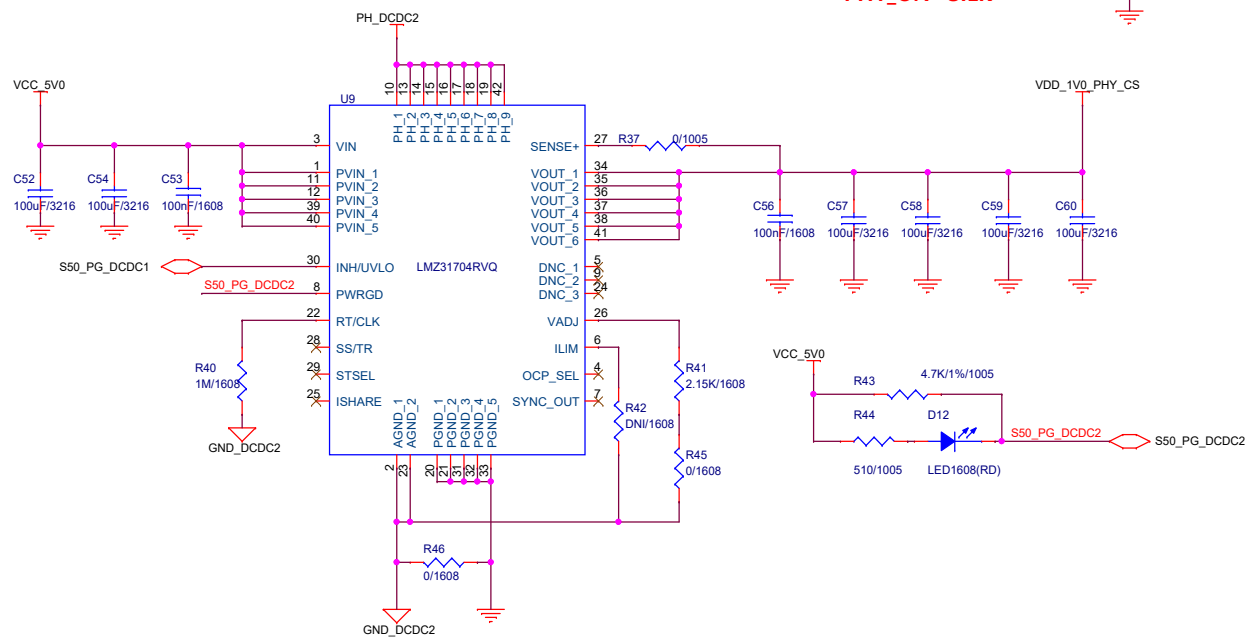

"PHY_ON" SILK

SOLiD	SLEGO20_N10GPHY_REV01		SIZE	A3
	TITLE 10 - DCDCs (0V7/1V0)		REV	0.1
	DATE Wednesday, June 03, 2020		SHEET	4 / 12

SOLiD	SLEGO20_N10GPHY_REV01		SIZE	A3
	TITLE 11 - DCDCs (2V0/3V3)		REV	0.1
	DATE Wednesday, June 03, 2020		SHEET	5 / 12

SOLiD	SLEGO20_N10GPHY_REV01		SIZE	A3
	TITLE 12 - DCDC (PLL)		REV	0.1
	DATE	Wednesday, June 03, 2020	SHEET	6 / 12