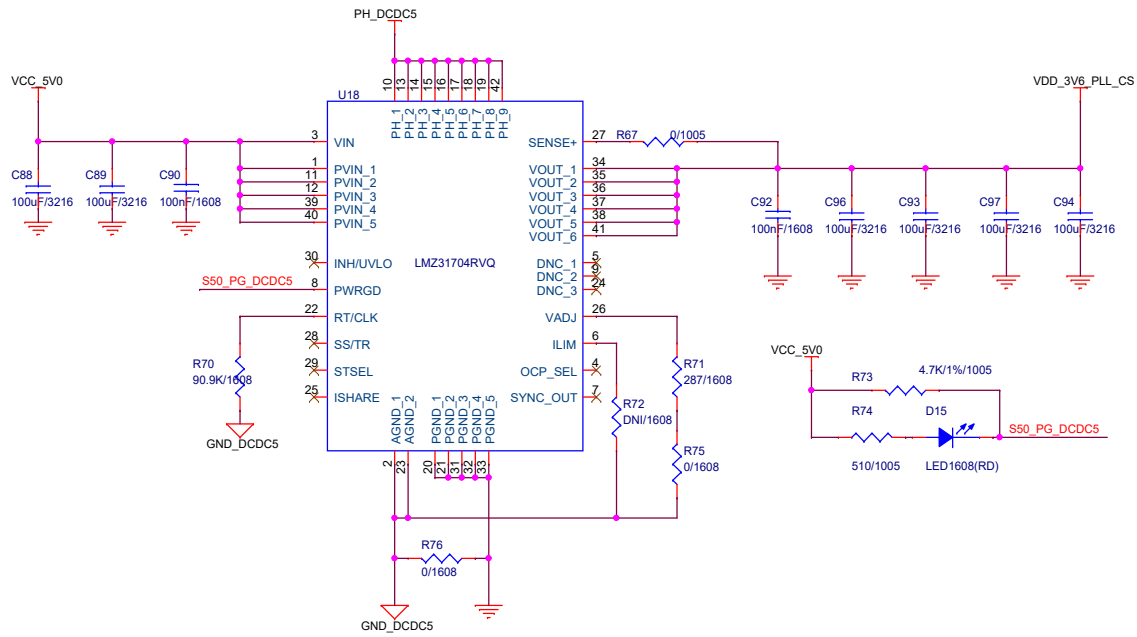

"PHY_ON" SILK

SOLiD	SLEGO20_N10GPHY_REV01		SIZE	A3
	TITLE 10 - DCDCs (0V7/1V0)		REV	0.1
	DATE Wednesday, June 03, 2020		SHEET	4 / 12

SOLiD	SLEGO20_N10GPHY_REV01		SIZE	A3
	TITLE 11 - DCDCs (2V0/3V3)		REV	0.1
	DATE Wednesday, June 03, 2020		SHEET	5 / 12

SOLiD	SLEGO20_N10GPHY_REV01		SIZE	A3
	TITLE 12 - DCDC (PLL)		REV	0.1
	DATE	Wednesday, June 03, 2020	SHEET	6 / 12