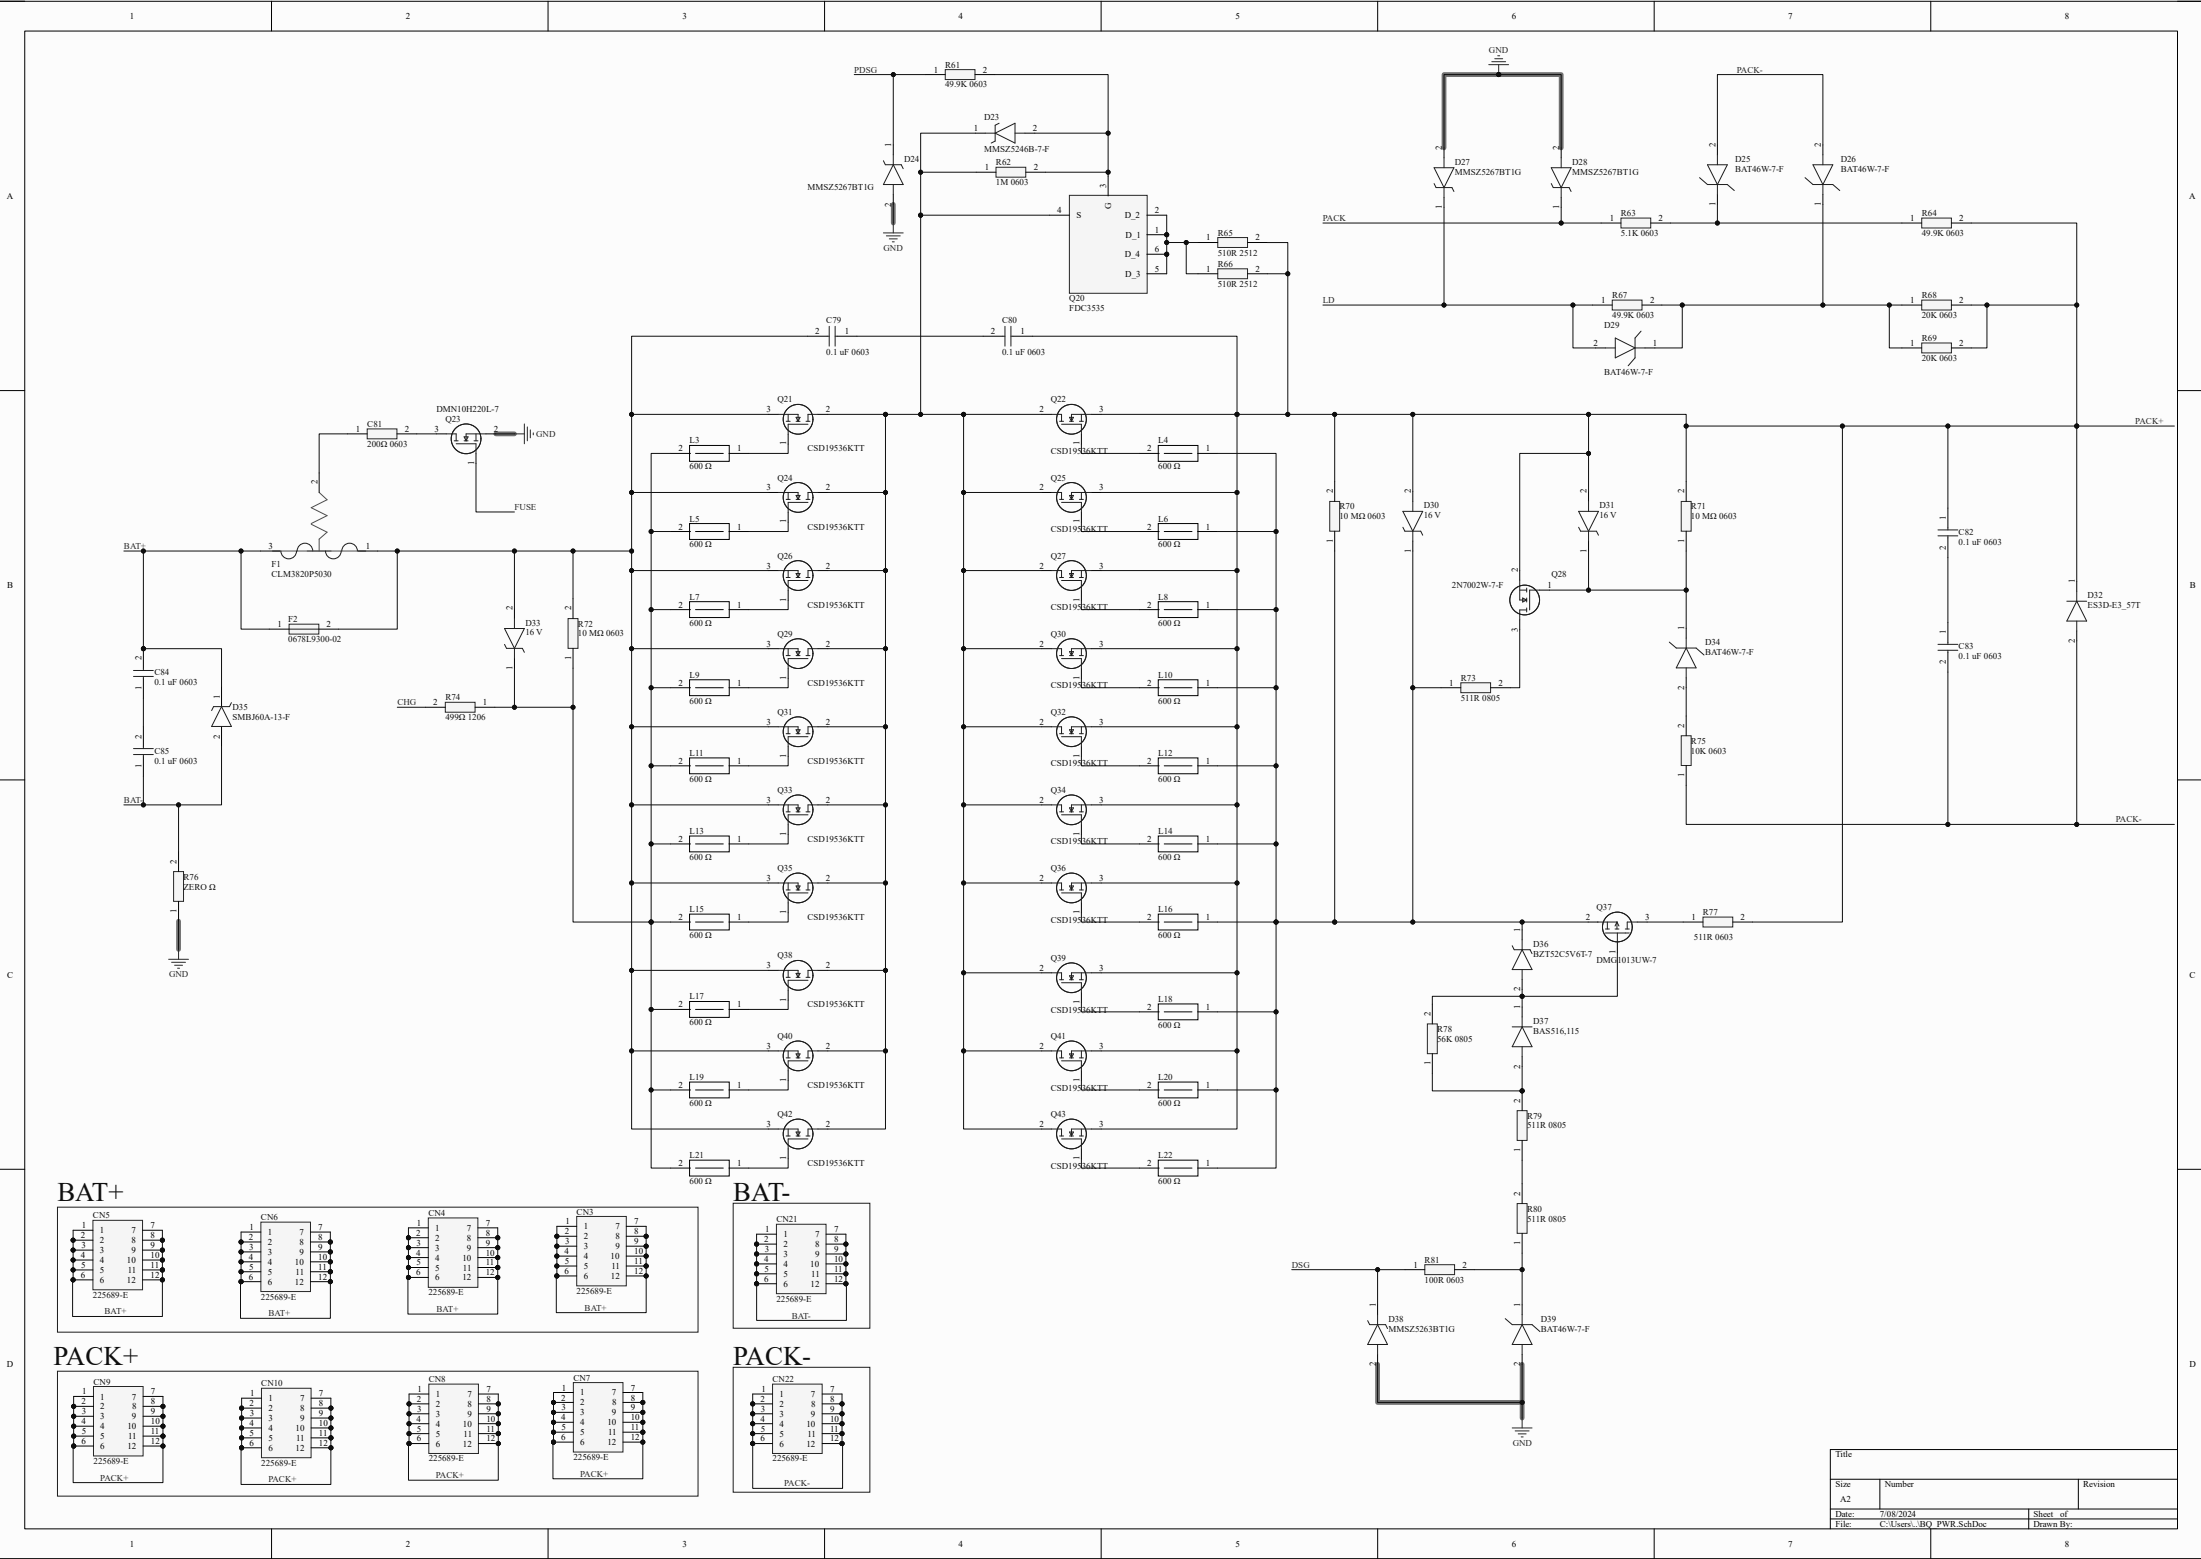

Title			
Size	Number	Revision	
A2			
Date	7/08/2024	Sheet of	
File	C:\Users\BO_PWR_SchDsc	Drawn By: