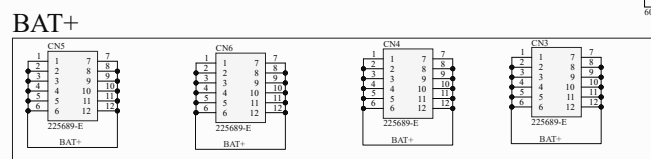

Title			
Size	Number	Revision	
A2			
Date	7/08/2024	Sheet of	
File	C:\Users\BO_PWR_SchDsc	Drawn By: