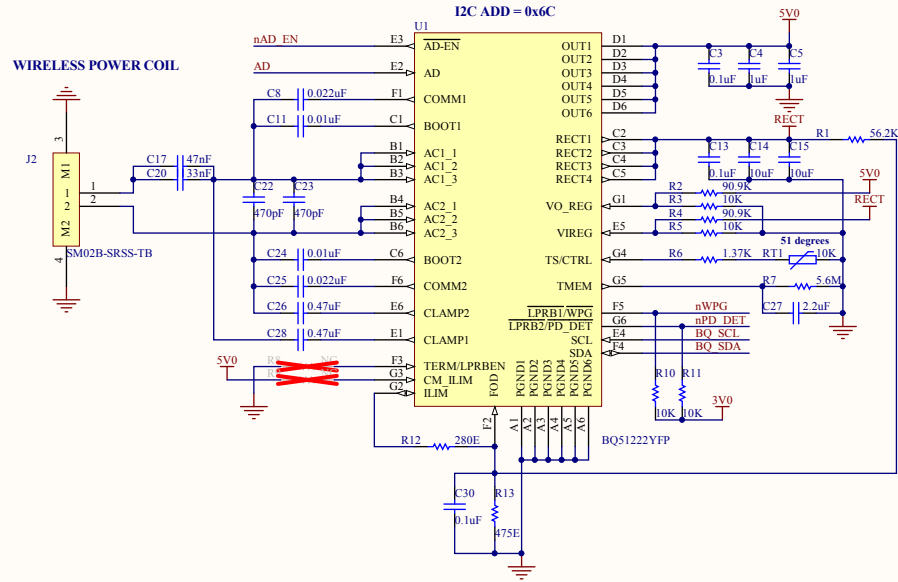

PCBA2 CONNECTOR

WIRELESS POWER

BAROMETER

TEMP - 2

RGB LED

SIZE A3	ELEC Kirti Patial	SUB TITLE 02_PATCH_PCBA2.SchDoc			
DATE 7/26/2022	ASSY. NO. PATCH_PCBA2	FAB. NO. PATCH_PCBA2	SHEET 2 OF 2		

Revision 1.0