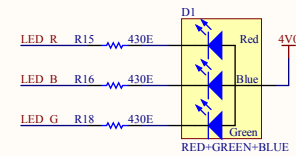

PCBA2 CONNECTOR

WIRELESS POWER

BAROMETER

TEMP - 2

RGB LED

SIZE A3	ELEC Kirti Patial	SUB TITLE 02_PATCH_PCBA2.SchDoc			
DATE 7/26/2022	ASSY. NO. PATCH_PCBA2	FAB. NO. PATCH_PCBA2	SHEET 2 OF 2		

Revision 1.0