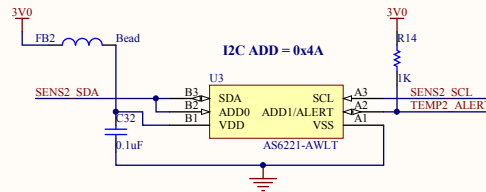

PCBA2 CONNECTOR

WIRELESS POWER

BAROMETER

TEMP - 2

RGB LED

SIZE A3	ELEC Kirti Patial	SUB TITLE 02_PATCH_PCBA2.SchDoc			
DATE 7/26/2022	ASSY. NO. PATCH_PCBA2	FAB. NO. PATCH_PCBA2	SHEET 2 OF 2		

Revision 1.0