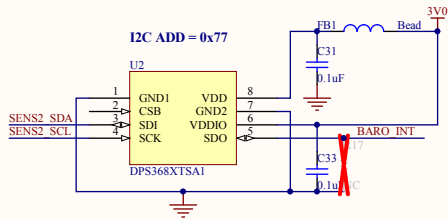

PCBA2 CONNECTOR

WIRELESS POWER

BAROMETER

TEMP - 2

RGB LED

SIZE A3	ELEC Kirti Patial	SUB TITLE 02_PATCH_PCBA2.SchDoc			
DATE 7/26/2022	ASSY. NO. PATCH_PCBA2	FAB. NO. PATCH_PCBA2	SHEET 2 OF 2		

Revision 1.0