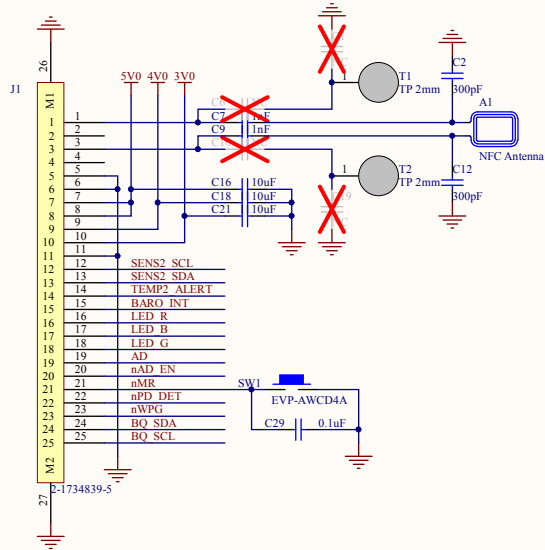

PCBA2 CONNECTOR

WIRELESS POWER

BAROMETER

TEMP - 2

RGB LED

SIZE A3	ELEC Kirti Patial	SUB TITLE 02_PATCH_PCBA2.SchDoc			
DATE 7/26/2022	ASSY. NO. PATCH_PCBA2	FAB. NO. PATCH_PCBA2	SHEET 2 OF 2		

Revision 1.0