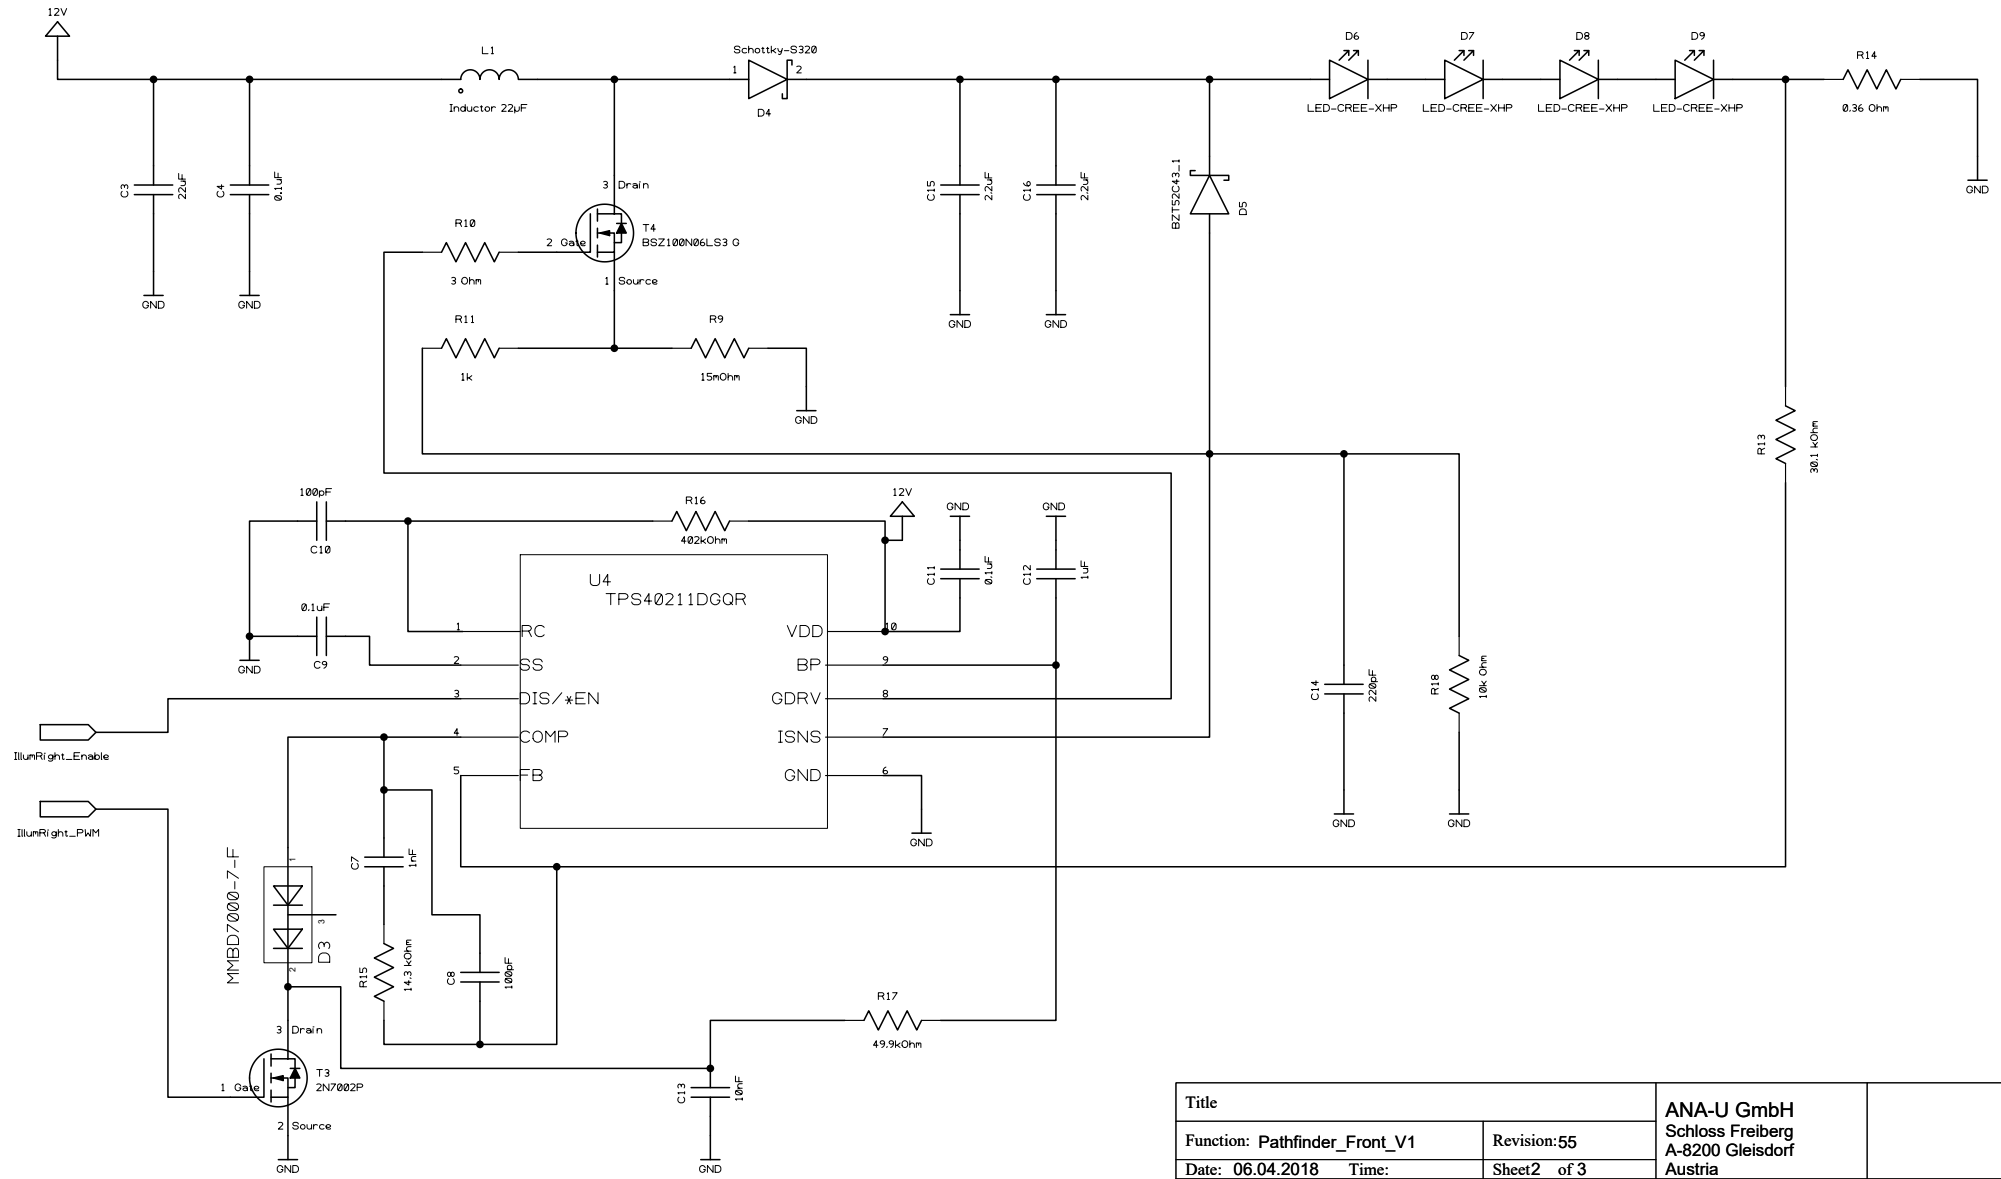

# LED\_Front\_Right

Title		ANA-U GmbH Schloss Freiberg A-8200 Gleisdorf Austria
Function: Pathfinder_Front_V1	Revision:55	
Date: 06.04.2018	Time:	
File: Pathfinder Front.sch	Sheet2 of 3	