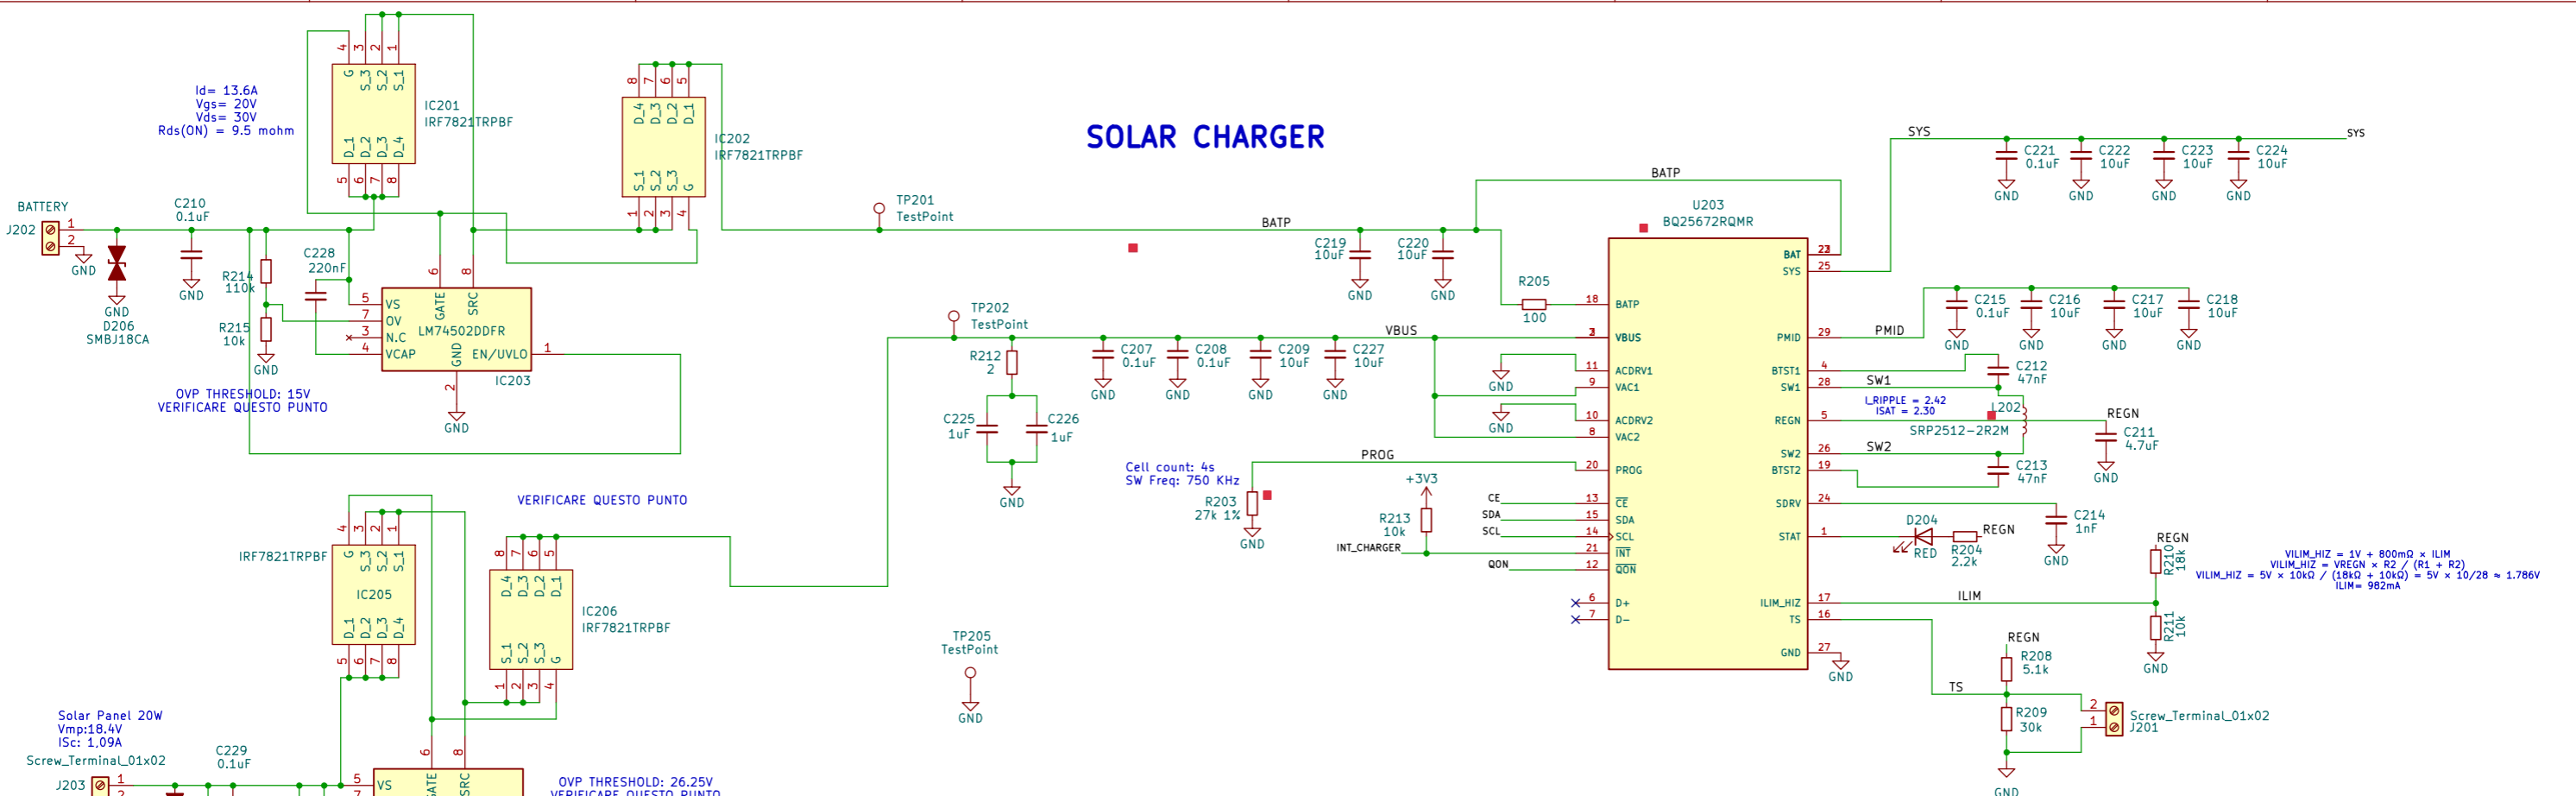

SOLAR CHARGER

BUCK CONVERTER

CONNECTORS