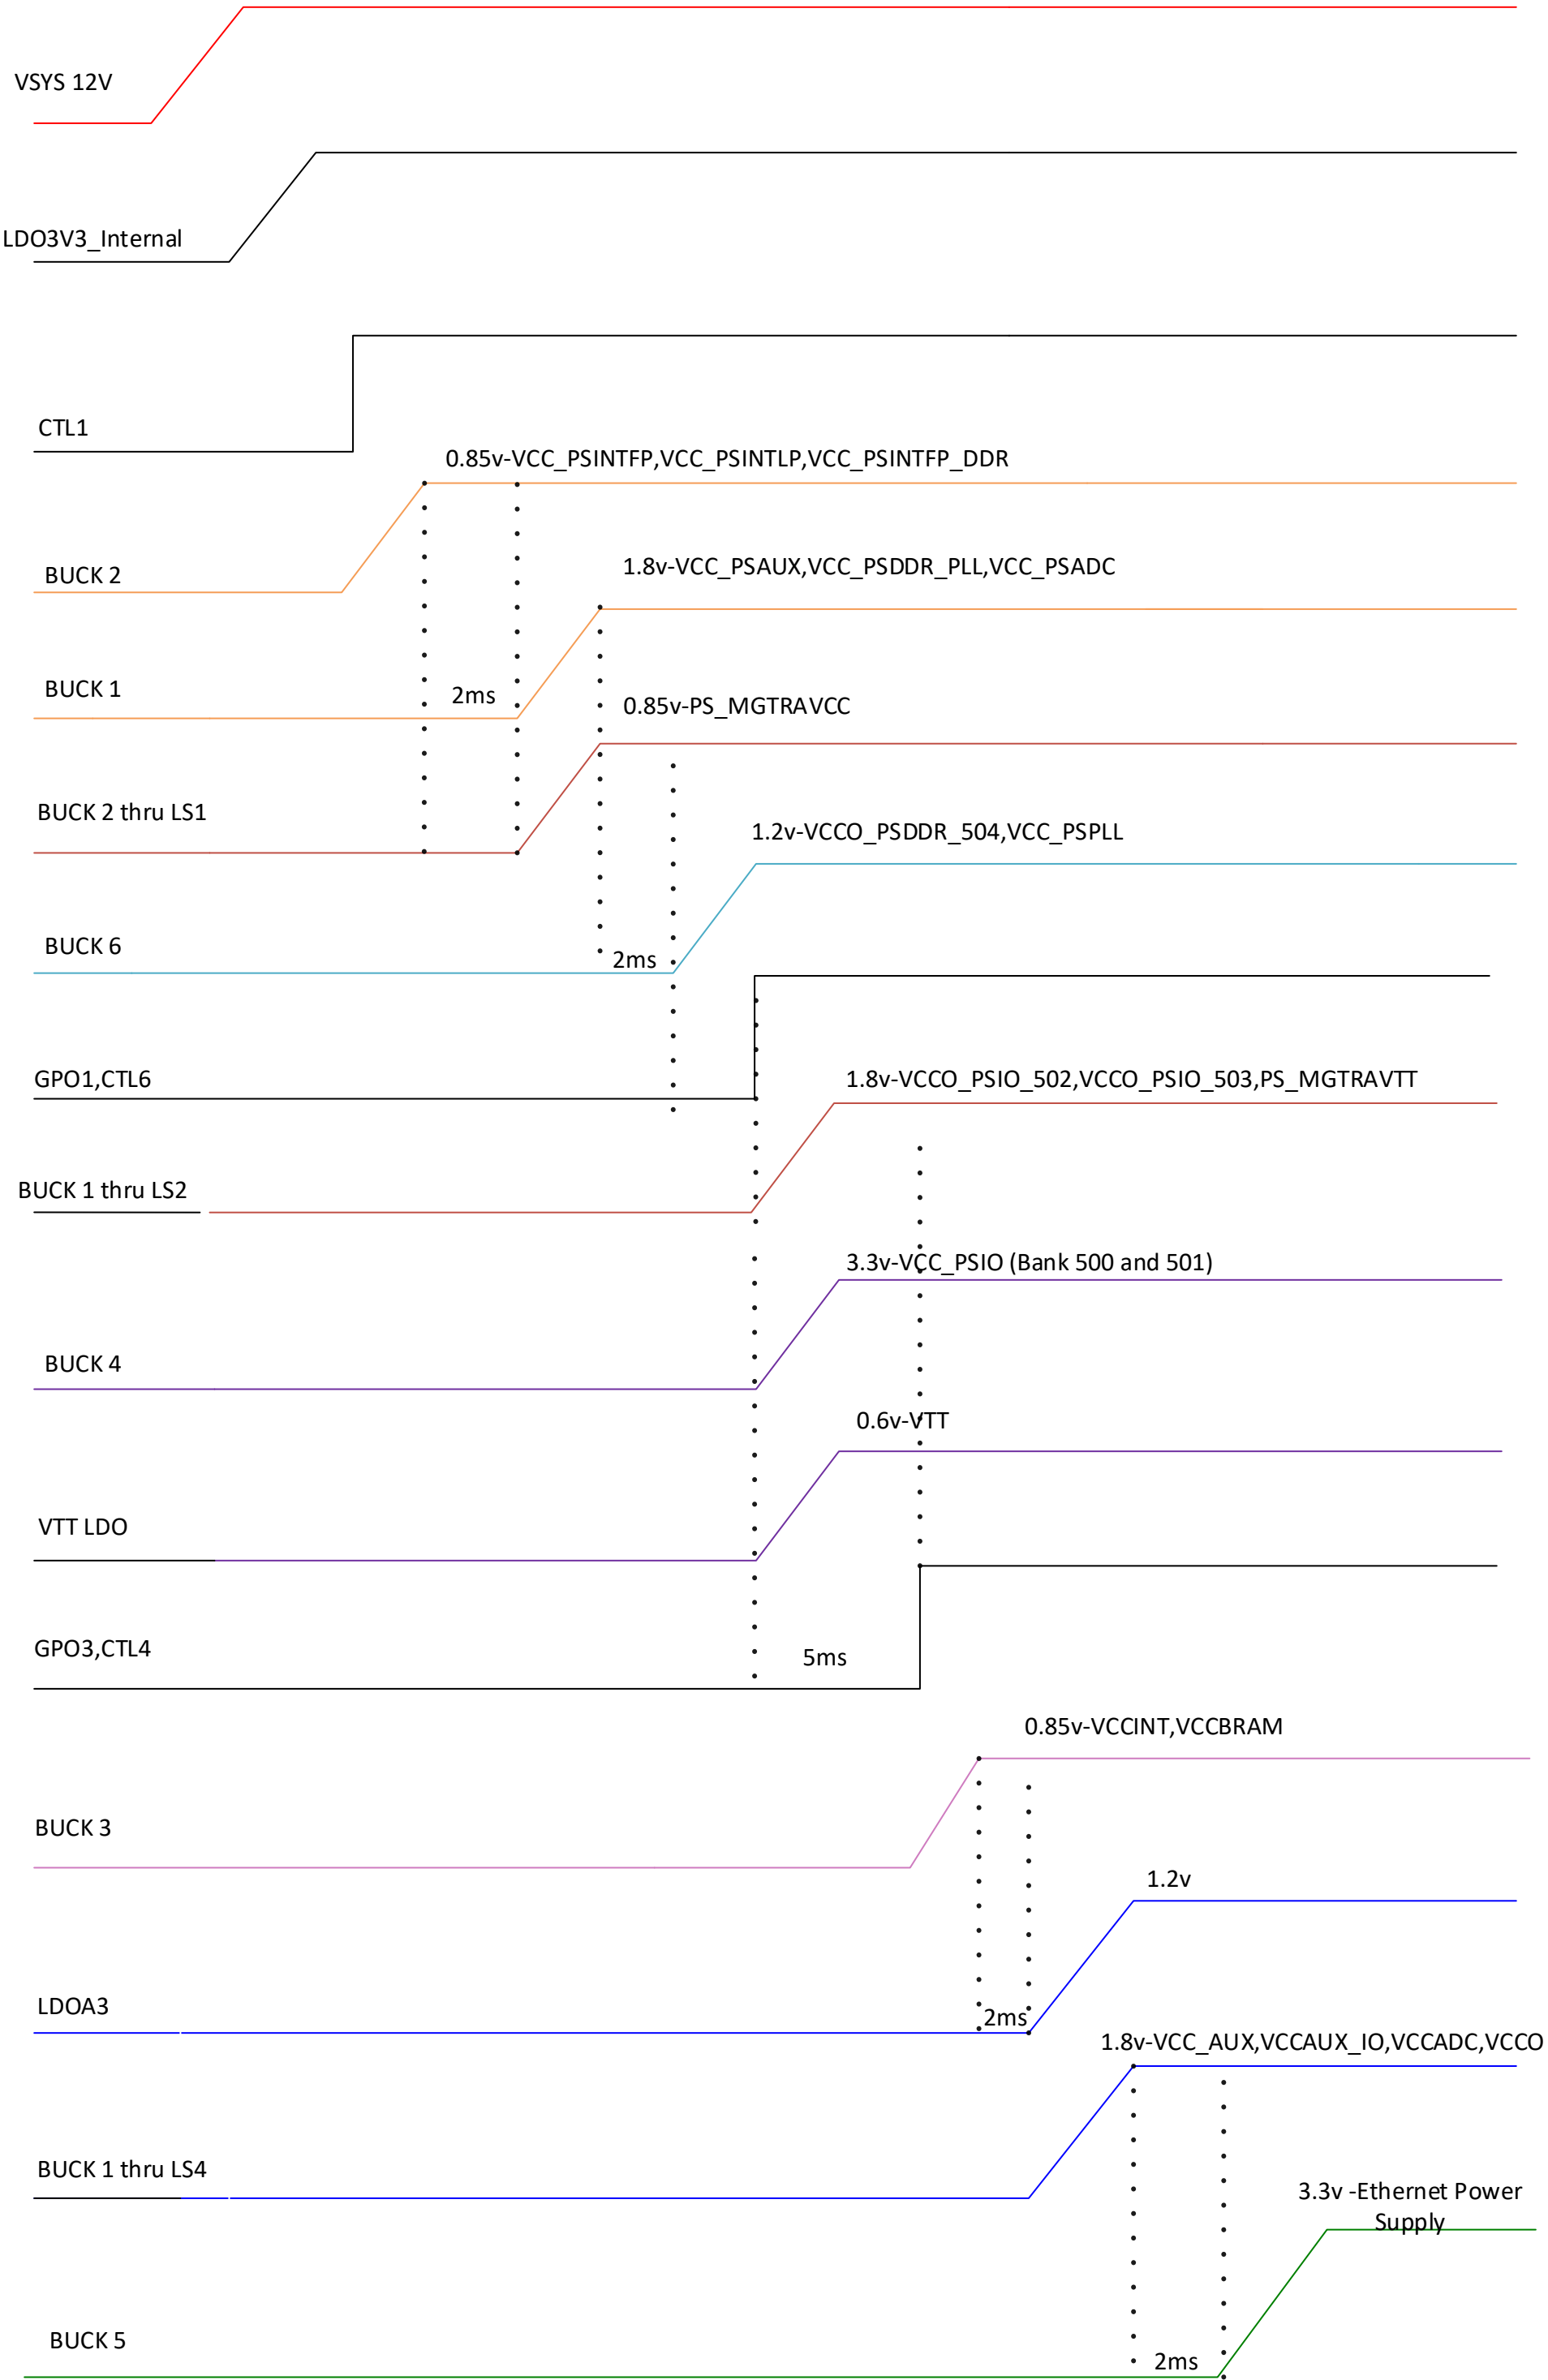

[Revision History](#)

| Revision | Date | Change description |
|----------|-----------|-------------------------|
| V1.0 | 8-1-2020 | Initial Version |
| V1.1 | 20-1-2020 | Updated review comments |
| | | |
| | | |
| | | |

Power_Sequencing

NOTE:

—ENABLE → LOAD SWITCH (Vin from specified Buck)