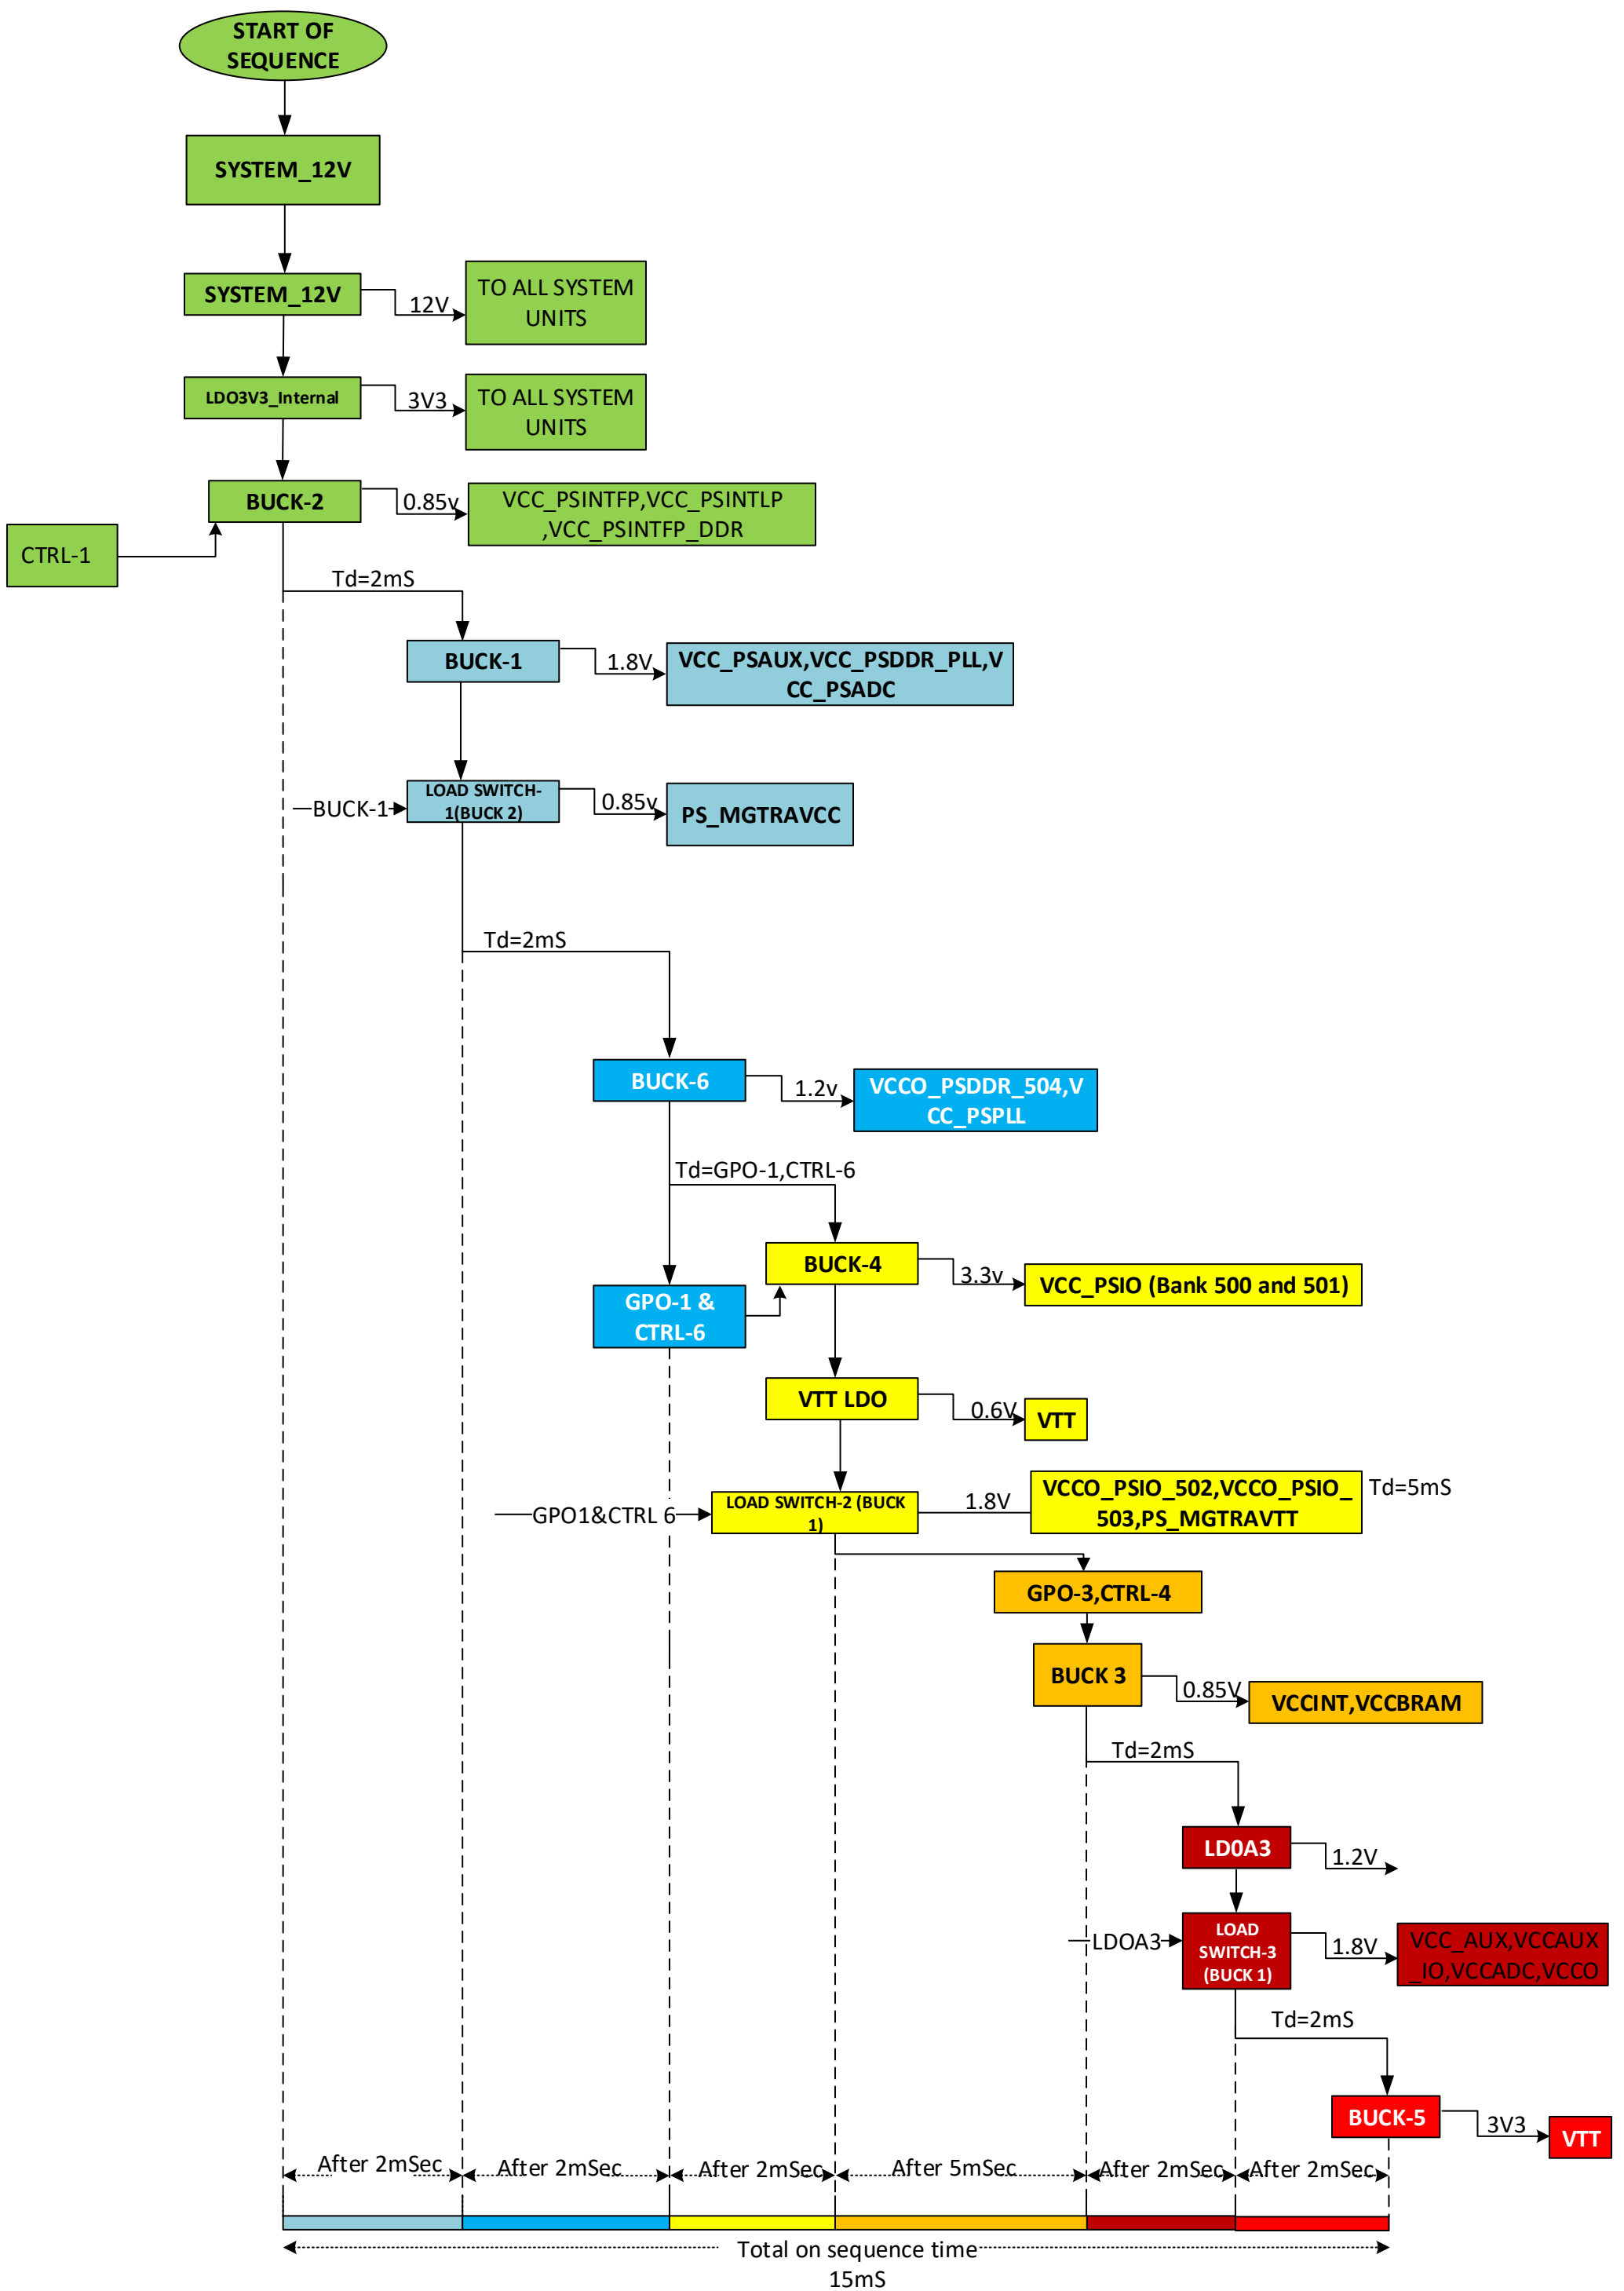

[Revision History](#)

| Revision | Date | Change description |
|----------|-----------|-------------------------|
| V1.0 | 8-1-2020 | Initial Version |
| V1.1 | 20-1-2020 | Updated review comments |
| | | |
| | | |
| | | |

Power_Sequencing

NOTE:

—ENABLE → LOAD SWITCH (Vin from specified Buck)