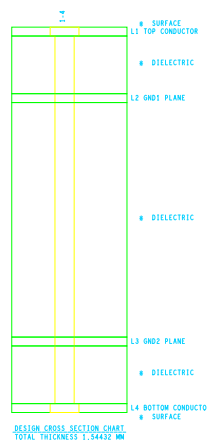

FABRICATION NOTES:

IPC CLASS 2
 ROHS REQUIRED
 FINISH: ENIG
 MASK TYPE: LPI
 MASK COLOR: BLACK
 SILKSCREEN COLOR: WHITE

DRILL CHART: TOP to BOTTOM
 ALL UNITS ARE IN MILLIMETERS

FIGURE	FINISHED_SIZE	PLATED	QTY
.	0.25	PLATED	200
▲	0.889	PLATED	8
⊙	1.02	PLATED	2
▲	1.2954	PLATED	4
+	1.3	PLATED	4
○	3.2	PLATED	4
7	3.302	NON-PLATED	2

	1588 KEBET WAY PORT COQUITLAM, B.C. CANADA V3C 5M5 TEL: (604) 461-5555 http://www.currentcorp.com	BARE BOARD P/N: RD3-0037	ASSEMBLED P/N: RD3-0037	MAJOR REV: .02	MINOR REV: .01
		CREATED BY: Connor Kirkpatrick	APPROVED BY: Khoi Nguyen	LAST MODIFIED: January 6, 2025	PAGE SIZE: A4