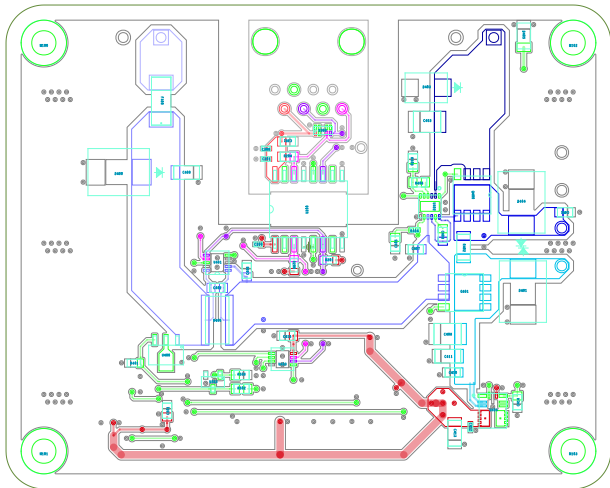

ART FILM - RD3-0037_02_01_L01_TOP

ART FILM - RD3-0037_02_01_L01_TOP