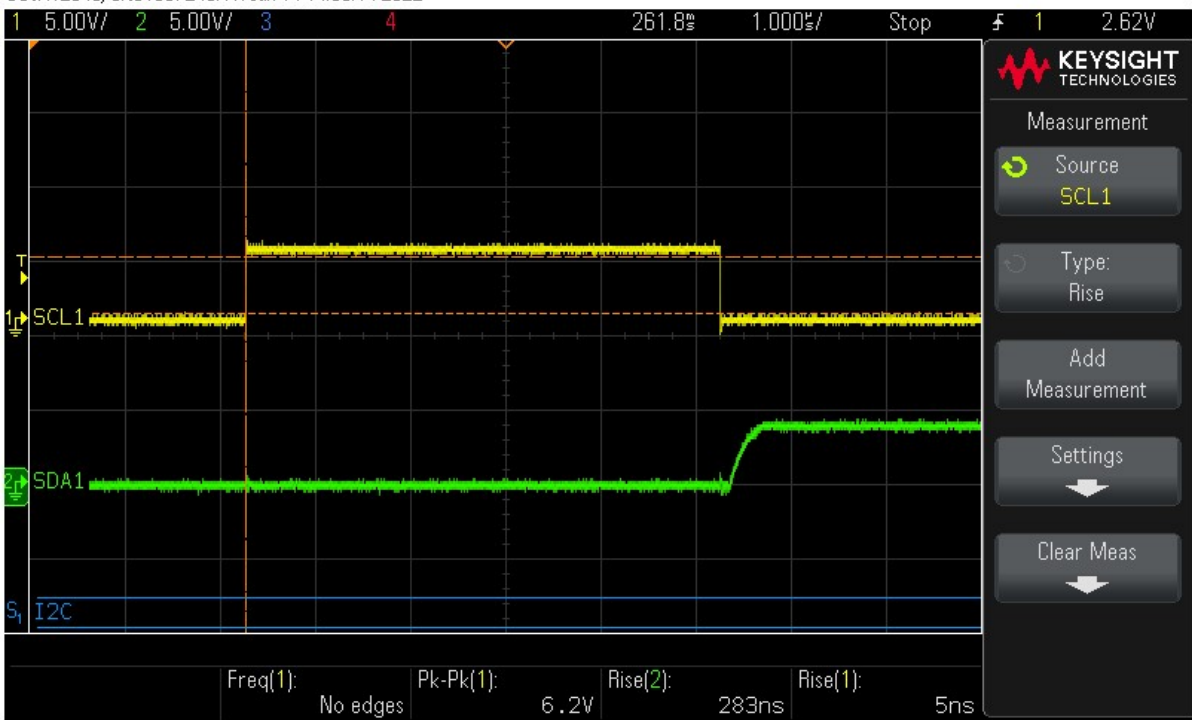

DSOX12046, CN61037243, Fri Jan 14 13:03:45 2022

**Delayed Acknowledgement from slave device at 9<sup>th</sup> clock controller considered as NACK**

DSOX12046, CN61037243, Fri Jan 14 14:38:14 2022

**Rise time of SCL is 5ns and Rise time of SDA is 283ns**