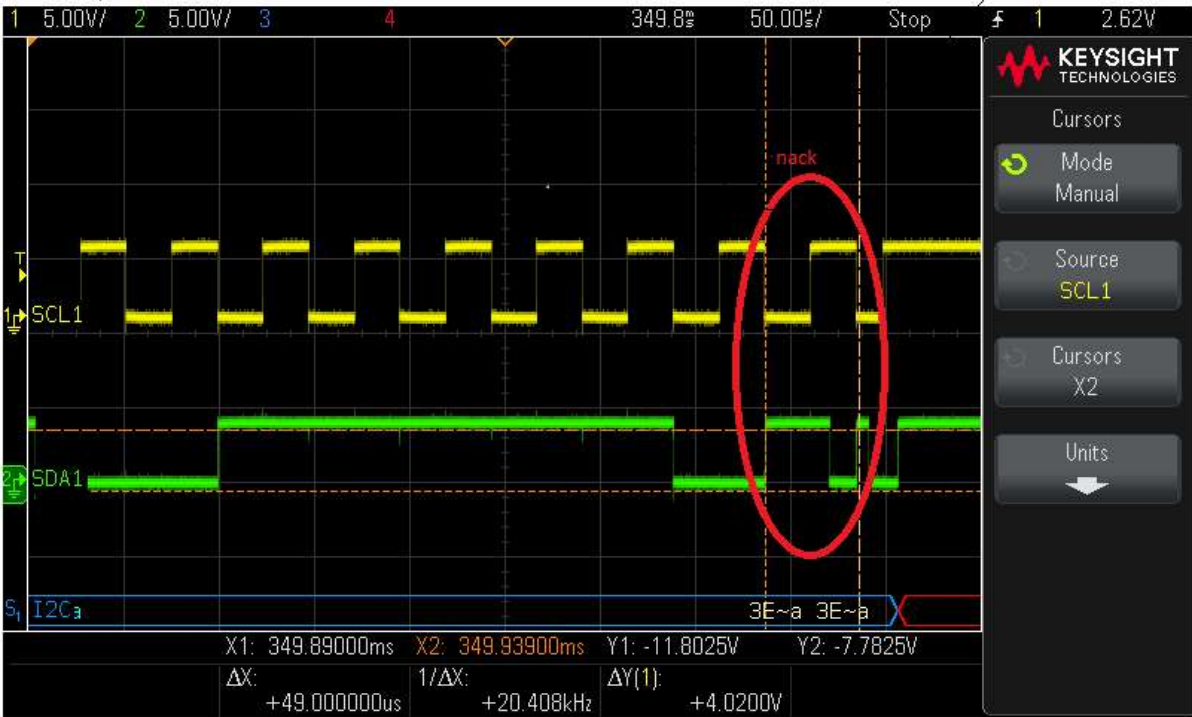

DSOX12046, CN61037243, Fri Jan 14 13:03:45 2022

**Delayed Acknowledgement from slave device at 9<sup>th</sup> clock controller considered as NACK**

DSOX12046, CN61037243, Fri Jan 14 14:38:14 2022

**Rise time of SCL is 5ns and Rise time of SDA is 283ns**