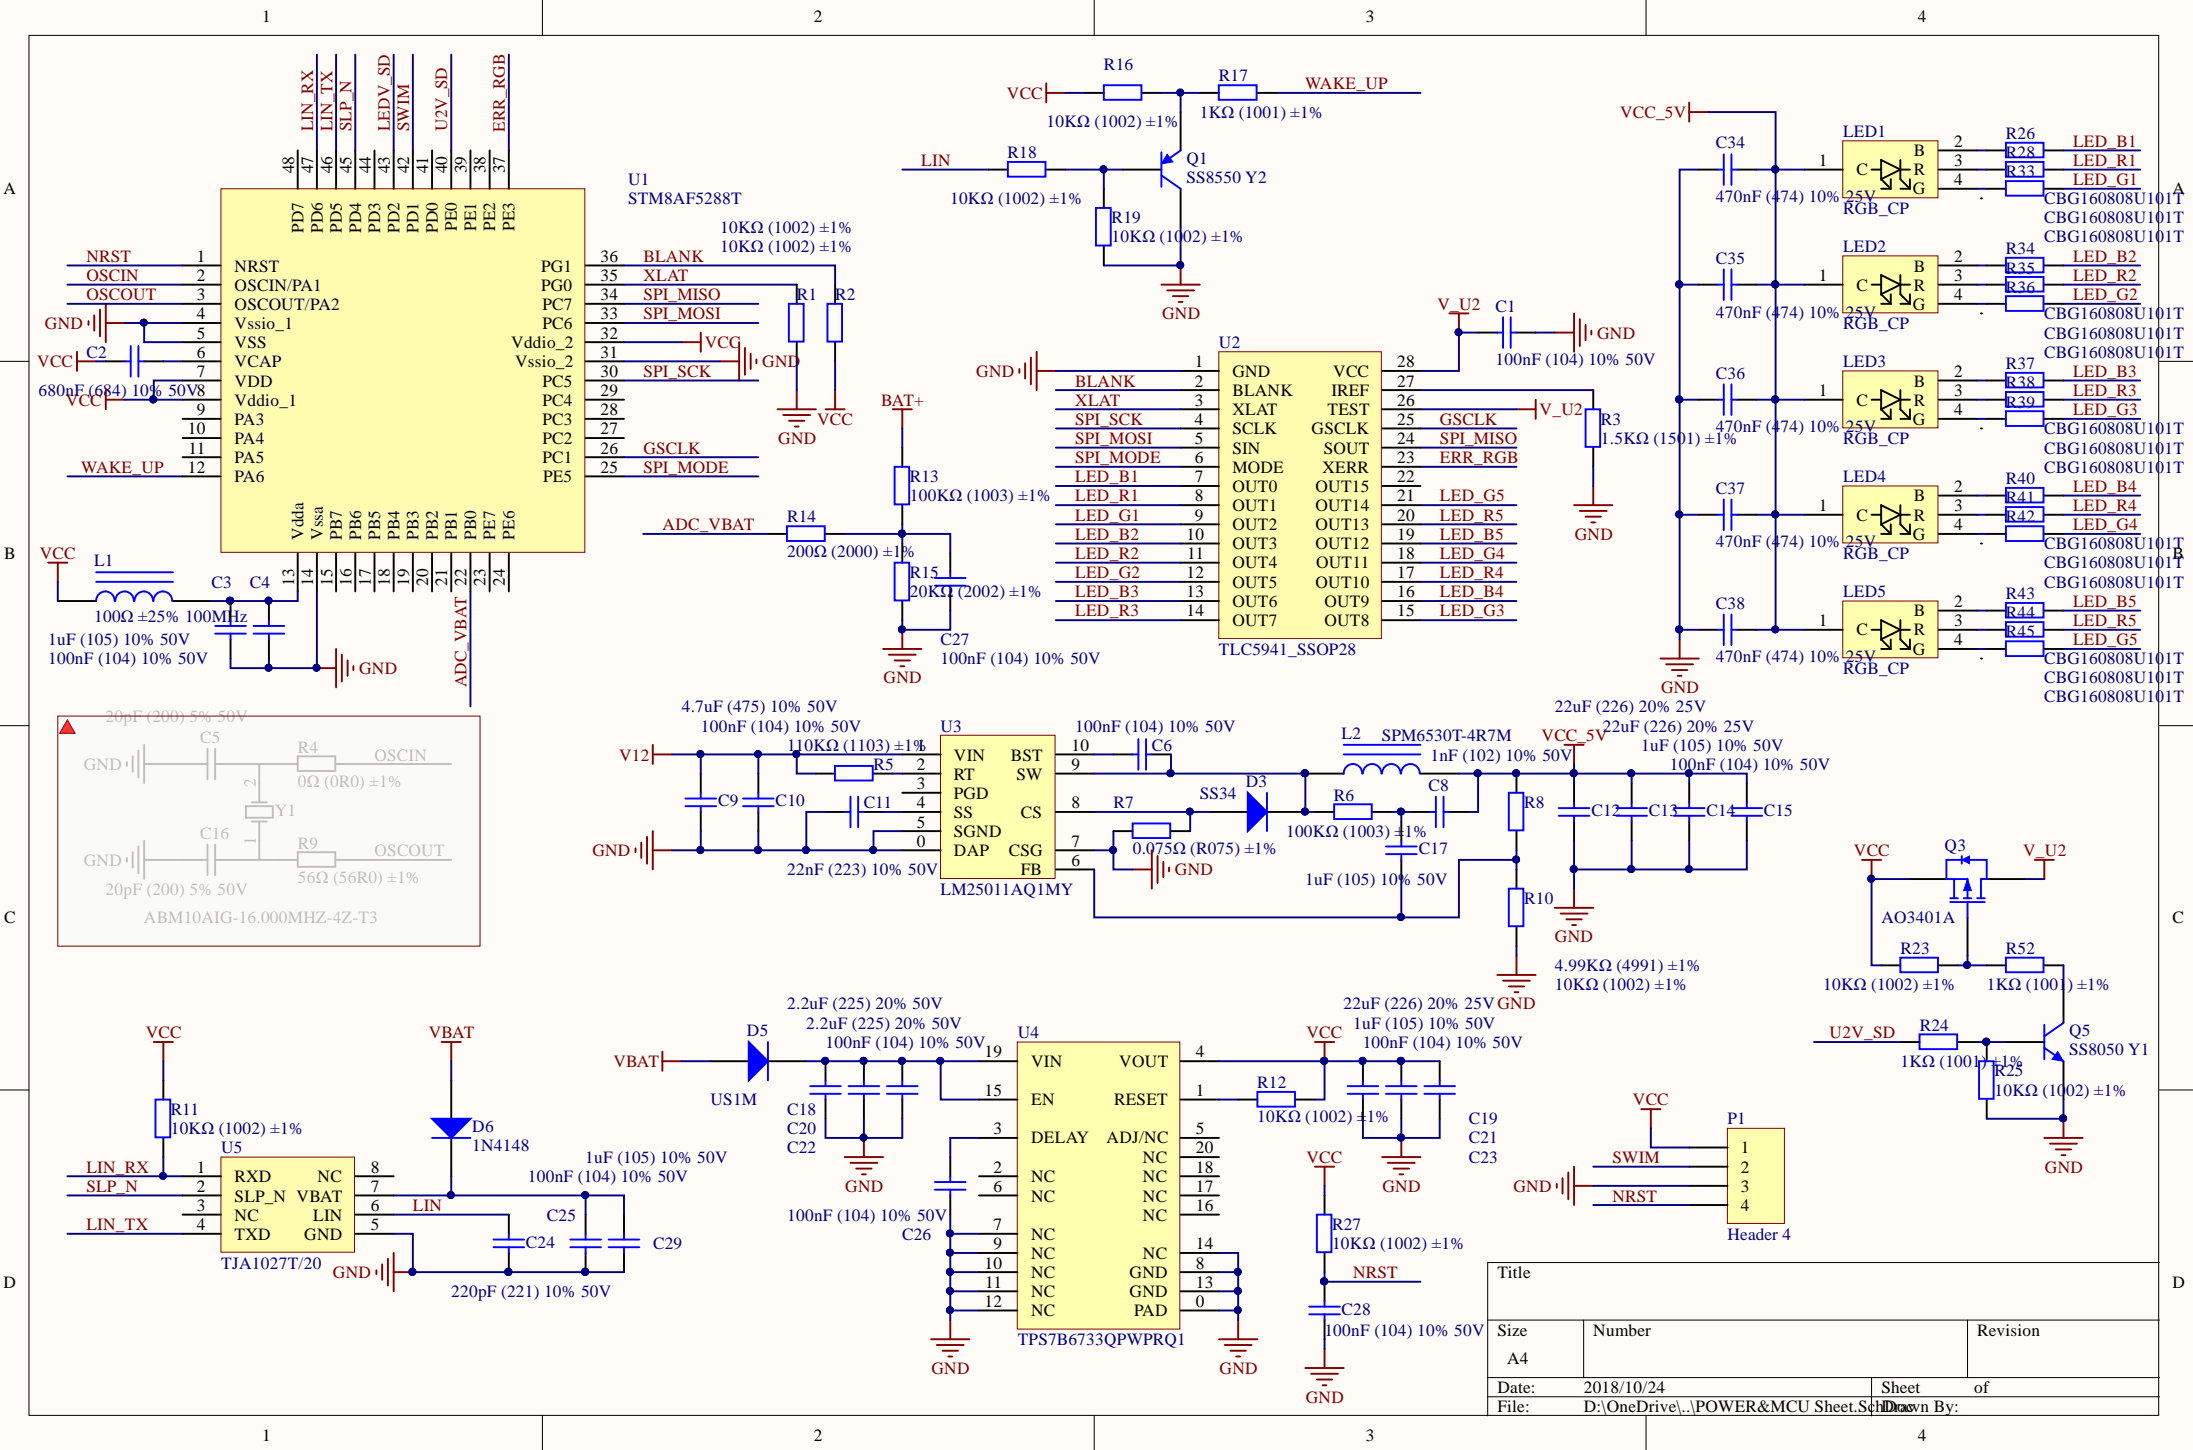

Title			
Size	Number		Revision
A4			
Date:	2018/10/24	Sheet	of
File:	D:\OneDrive\...\EMC Sheet.SchDoc	Drawn By:	

Title		
Size	Number	Revision
A4		
Date:	2018/10/24	Sheet of
File:	D:\OneDrive\...\POWER&MCU Sheet.Sch Drawn By:	