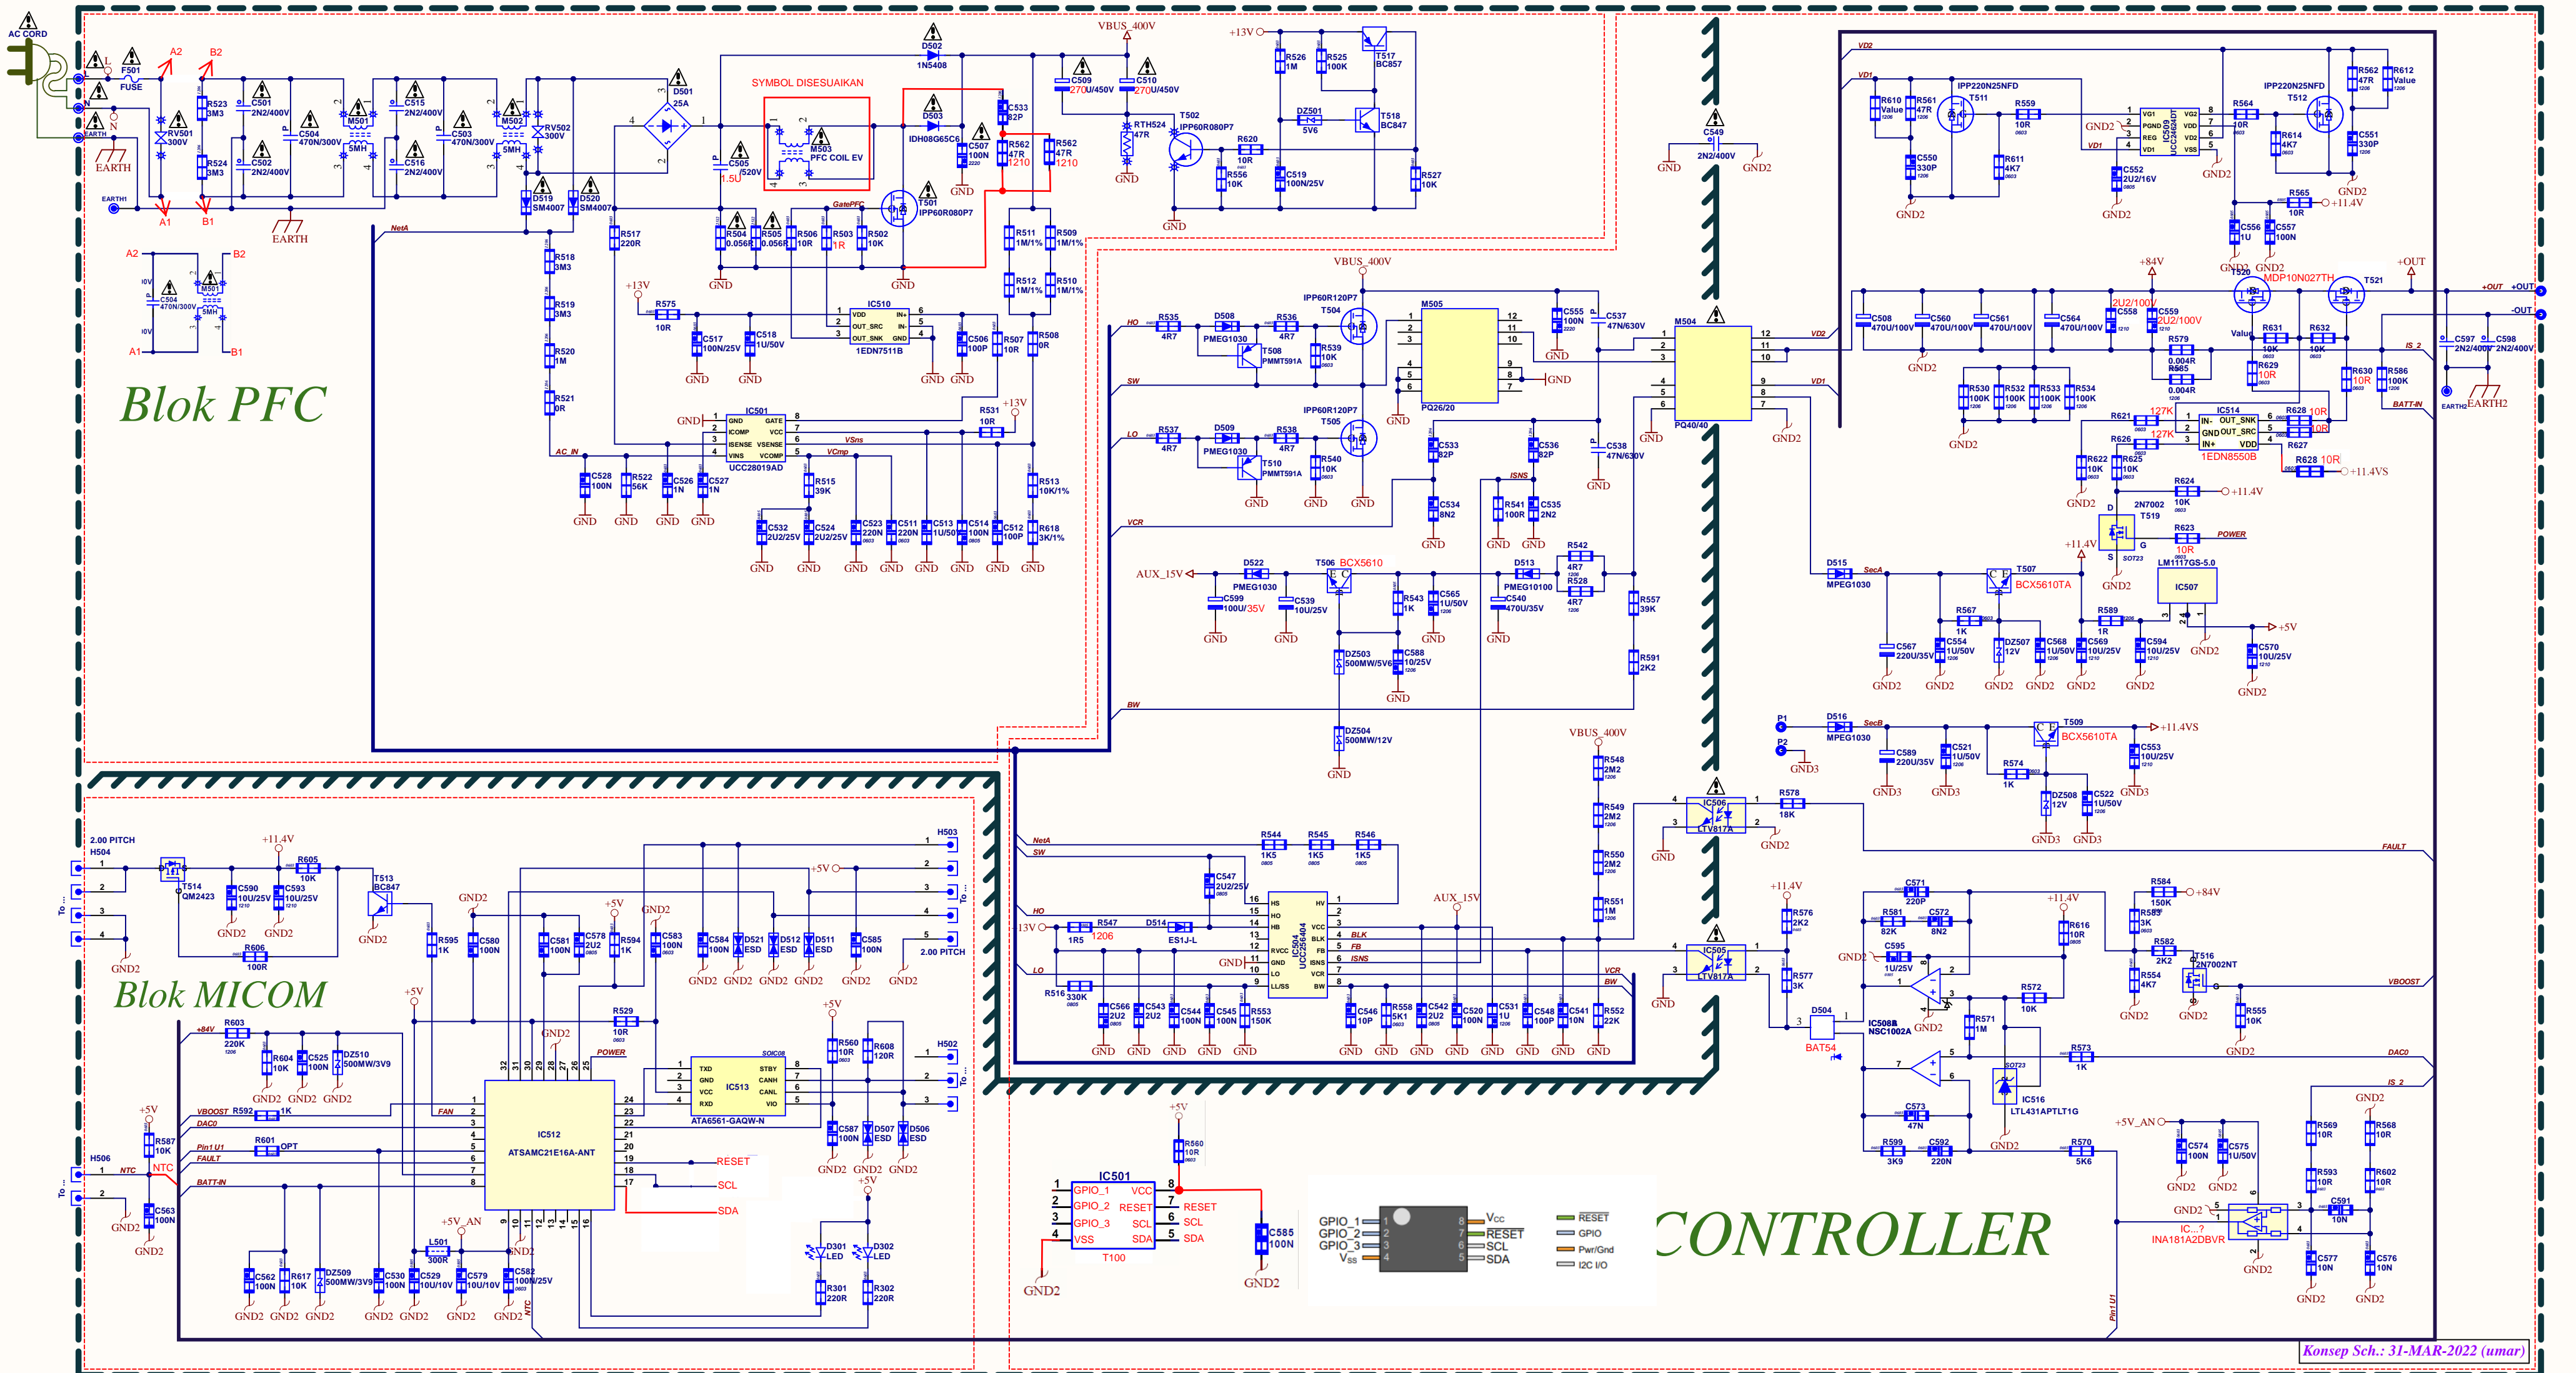

CHARGER EV 850 WATT

Blok PFC

Blok MICOM

CONTROLLER