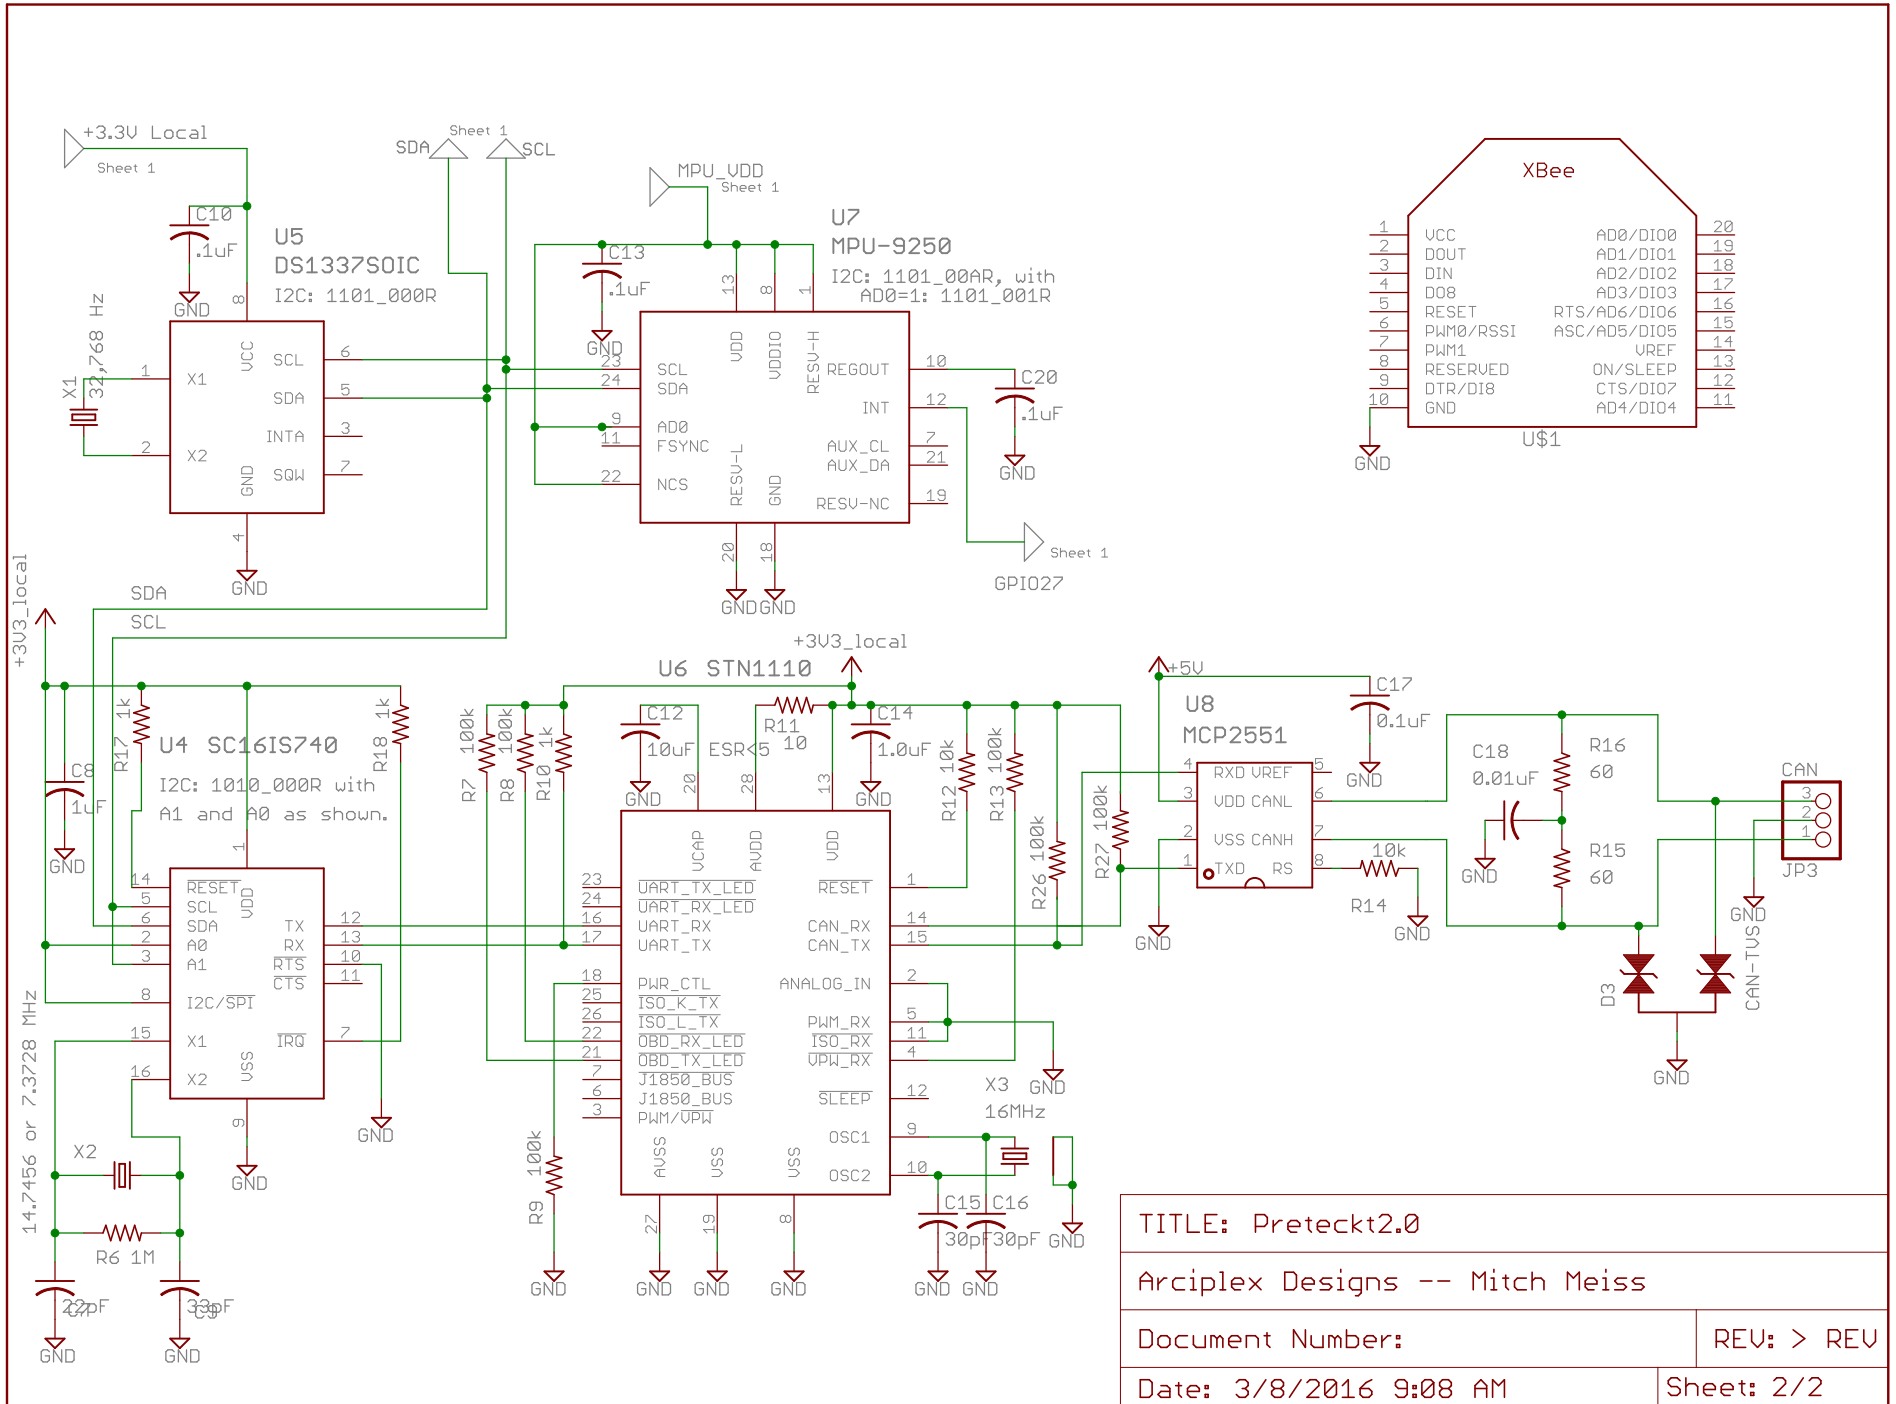

TITLE: Preteckt2.0

Arciplex Designs -- Mitch Meiss

Document Number:

REV: > REV

Date: 3/8/2016 9:08 AM

Sheet: 1/2

TITLE: Preteckt2.0	
Arciplex Designs -- Mitch Meiss	
Document Number:	REV: > REV
Date: 3/8/2016 9:08 AM	Sheet: 2/2