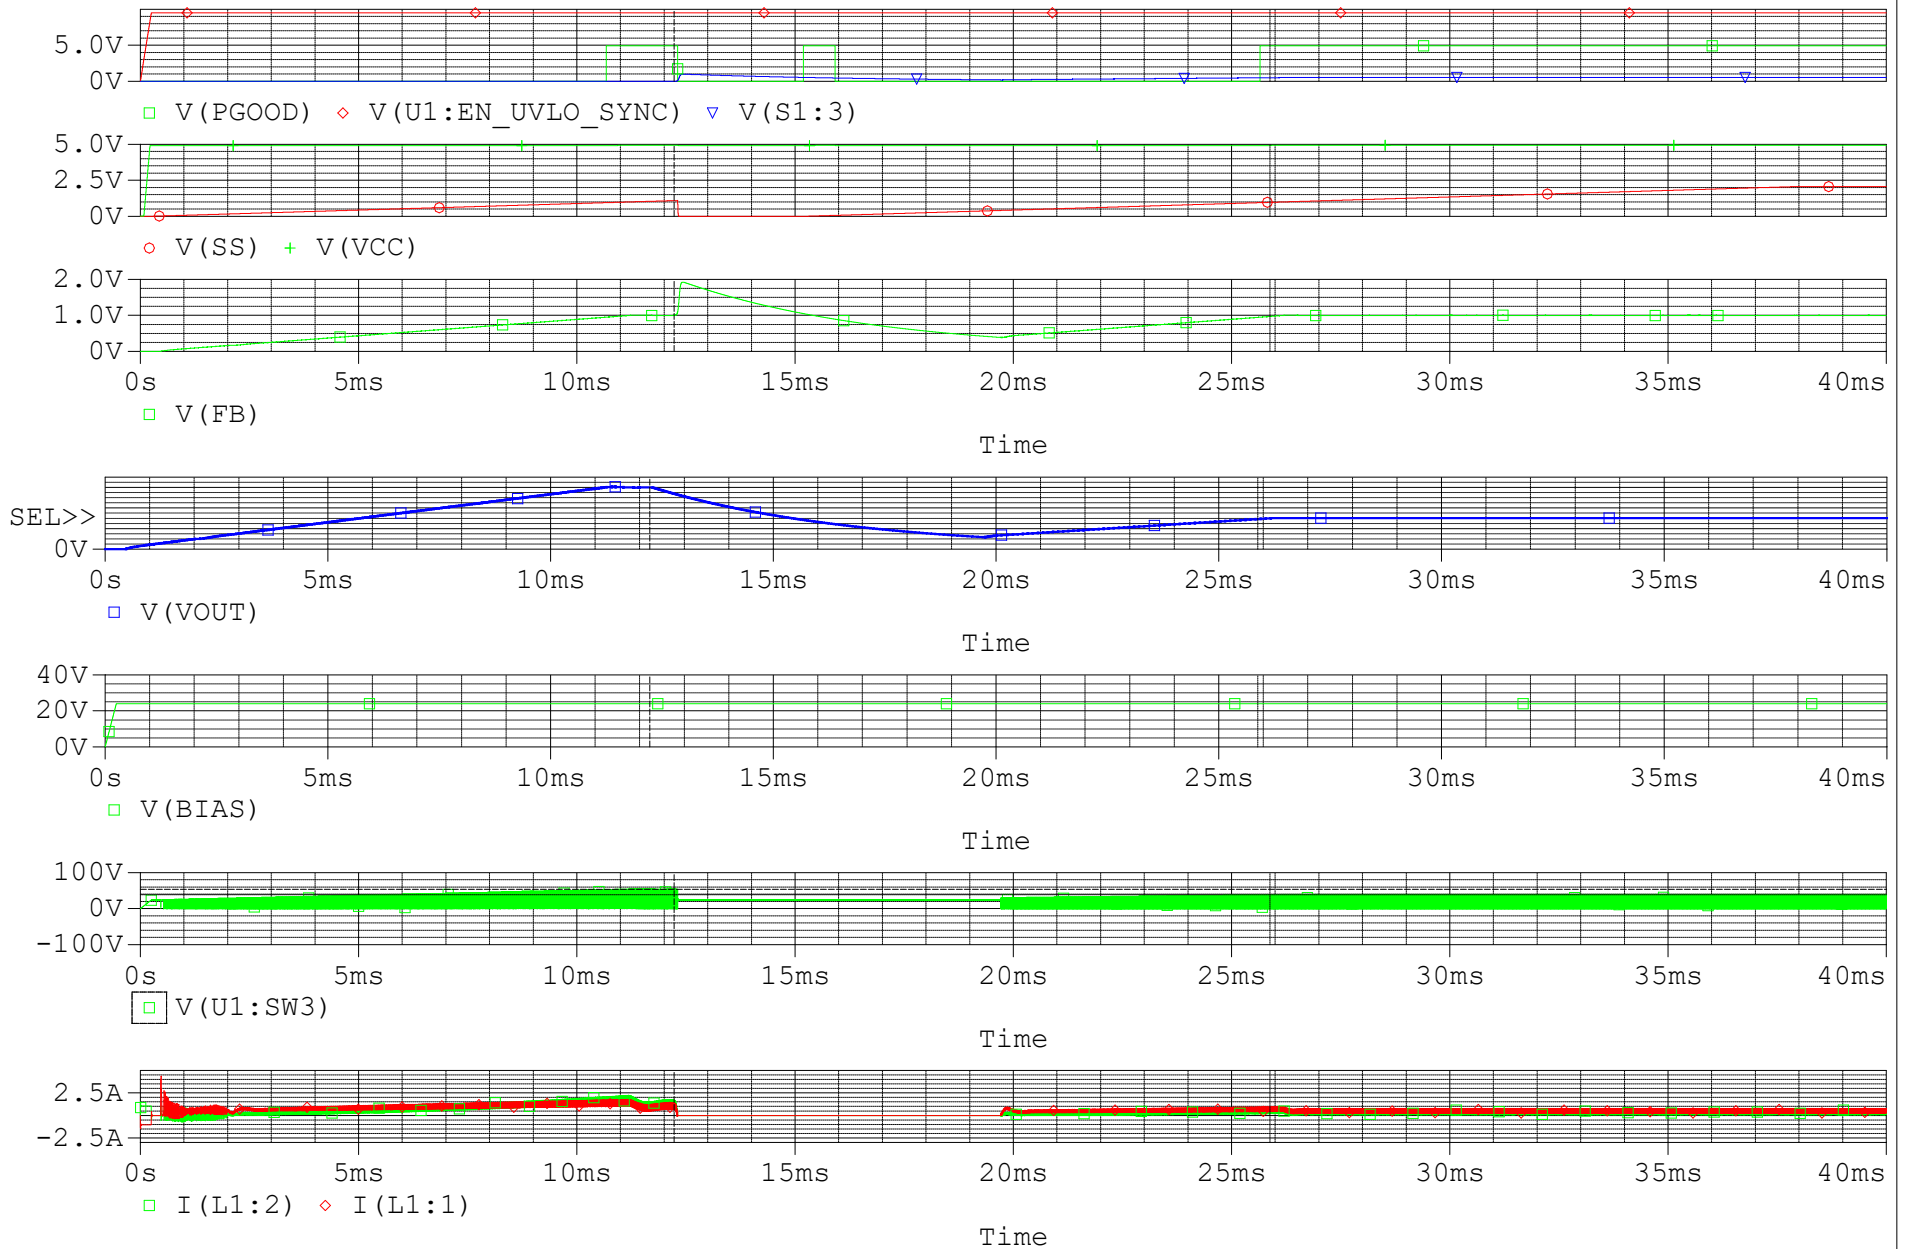

(A) Sepic (active)

A1: (25.877m, 38.750) A2: (12.226m, 53.677) DIFF (A) : (13.651m, -14.927)