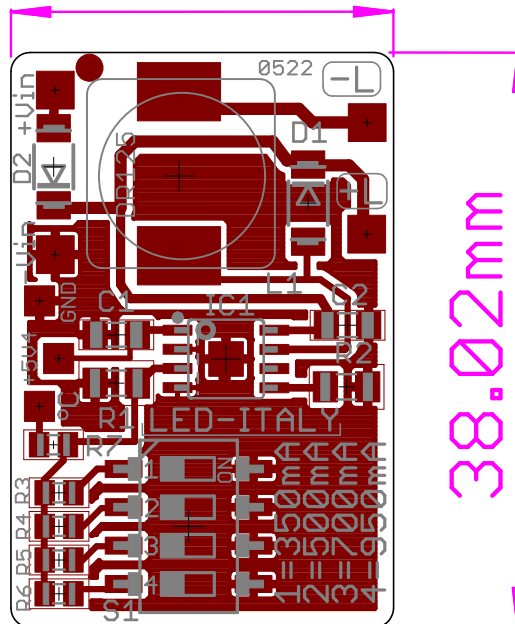

DIGITAL LED DRIVER

25.31mm

38.02mm