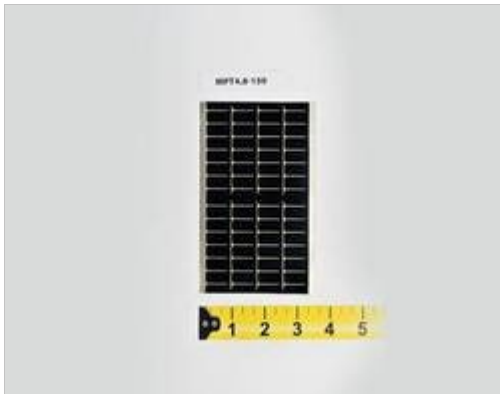

MPT4.8-150

[Click Image to Zoom](#)

Specs

- Operating Voltage: 4.8
- Wattage: .48
- Current: 100
- Typ Voc: 6.4V
- Typ Isc: 130mA
- Typ Output @ AM 1.5: 110mA @ 4.8V
- Width (mm): 146 mm
- Length (mm): 94 mm
- Width (in): 5.75 in
- Length (in): 3.7 in
- Weight (kg): 3.9 g
- Weight (lb): .1 oz
- Total Thickness (mm): 0.22mm