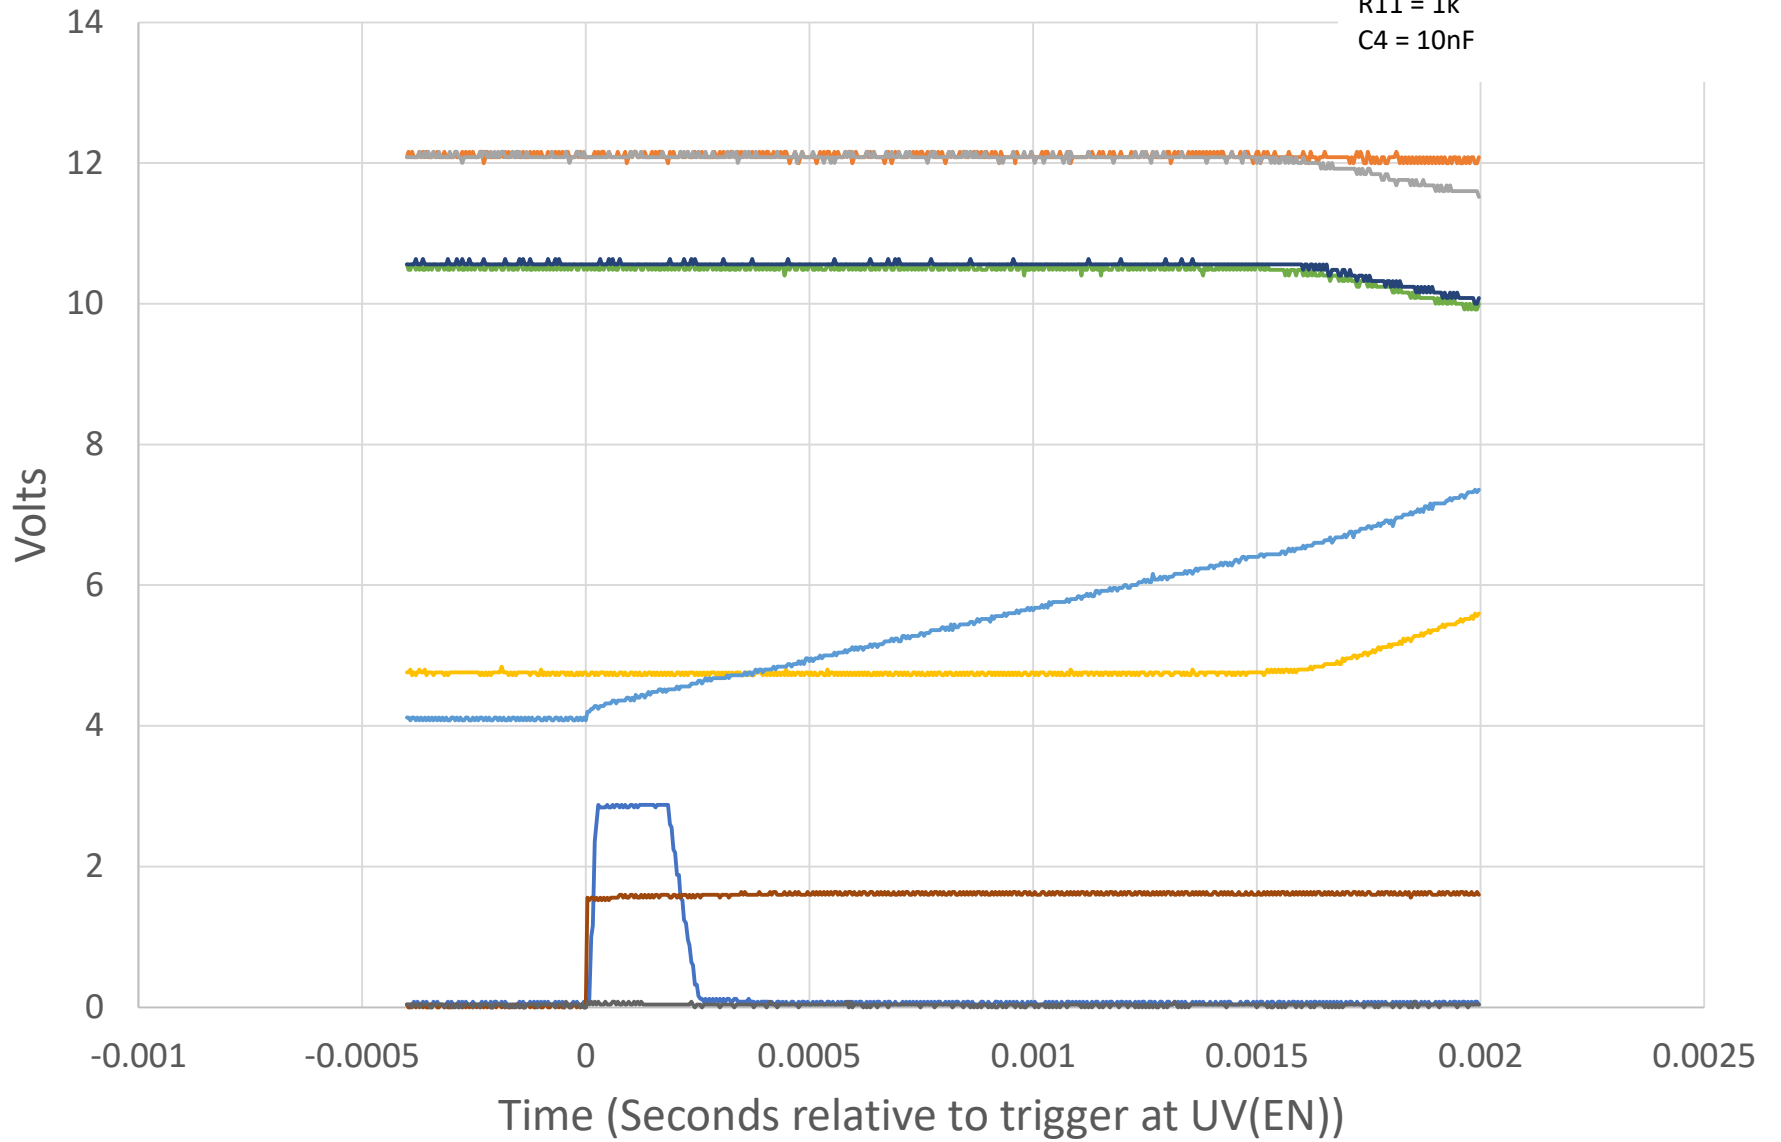

TPS2493EVM @ 12V (No Load Attached)

UV(EN) Driven at 5.0 Hz
R11 = 1k
C4 = 10nF

— IMON — Vin — Vin' — Vout — Vgate — /FLT — /PG — EN(UV) — Timer