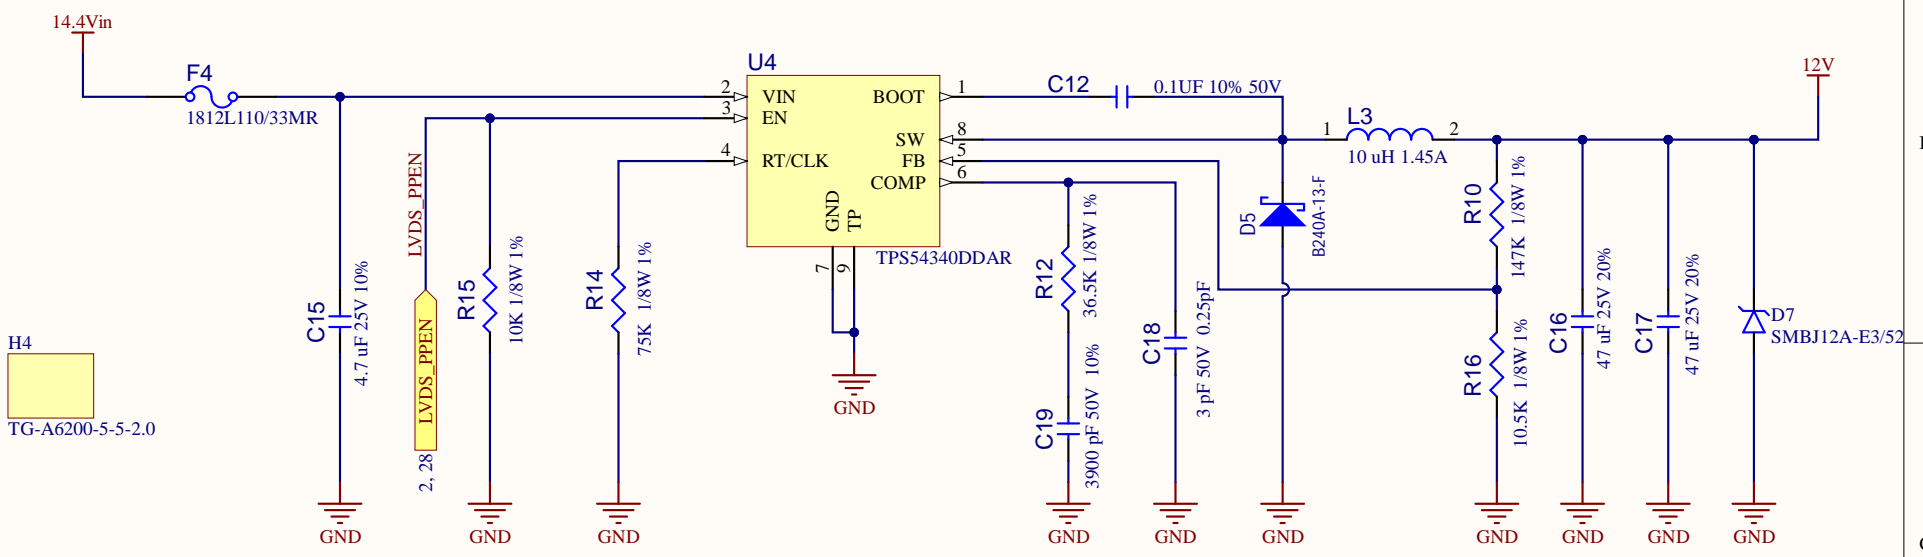

12V 1A 12W LCD SUPPLY

H4
TG-A6200-5-5-2.0

Title		
Size	Number	Revision
A		
Date:	6-07-2024	Sheet of
File:	\\.\TPS54340DDAR.SchDoc	Drawn By: