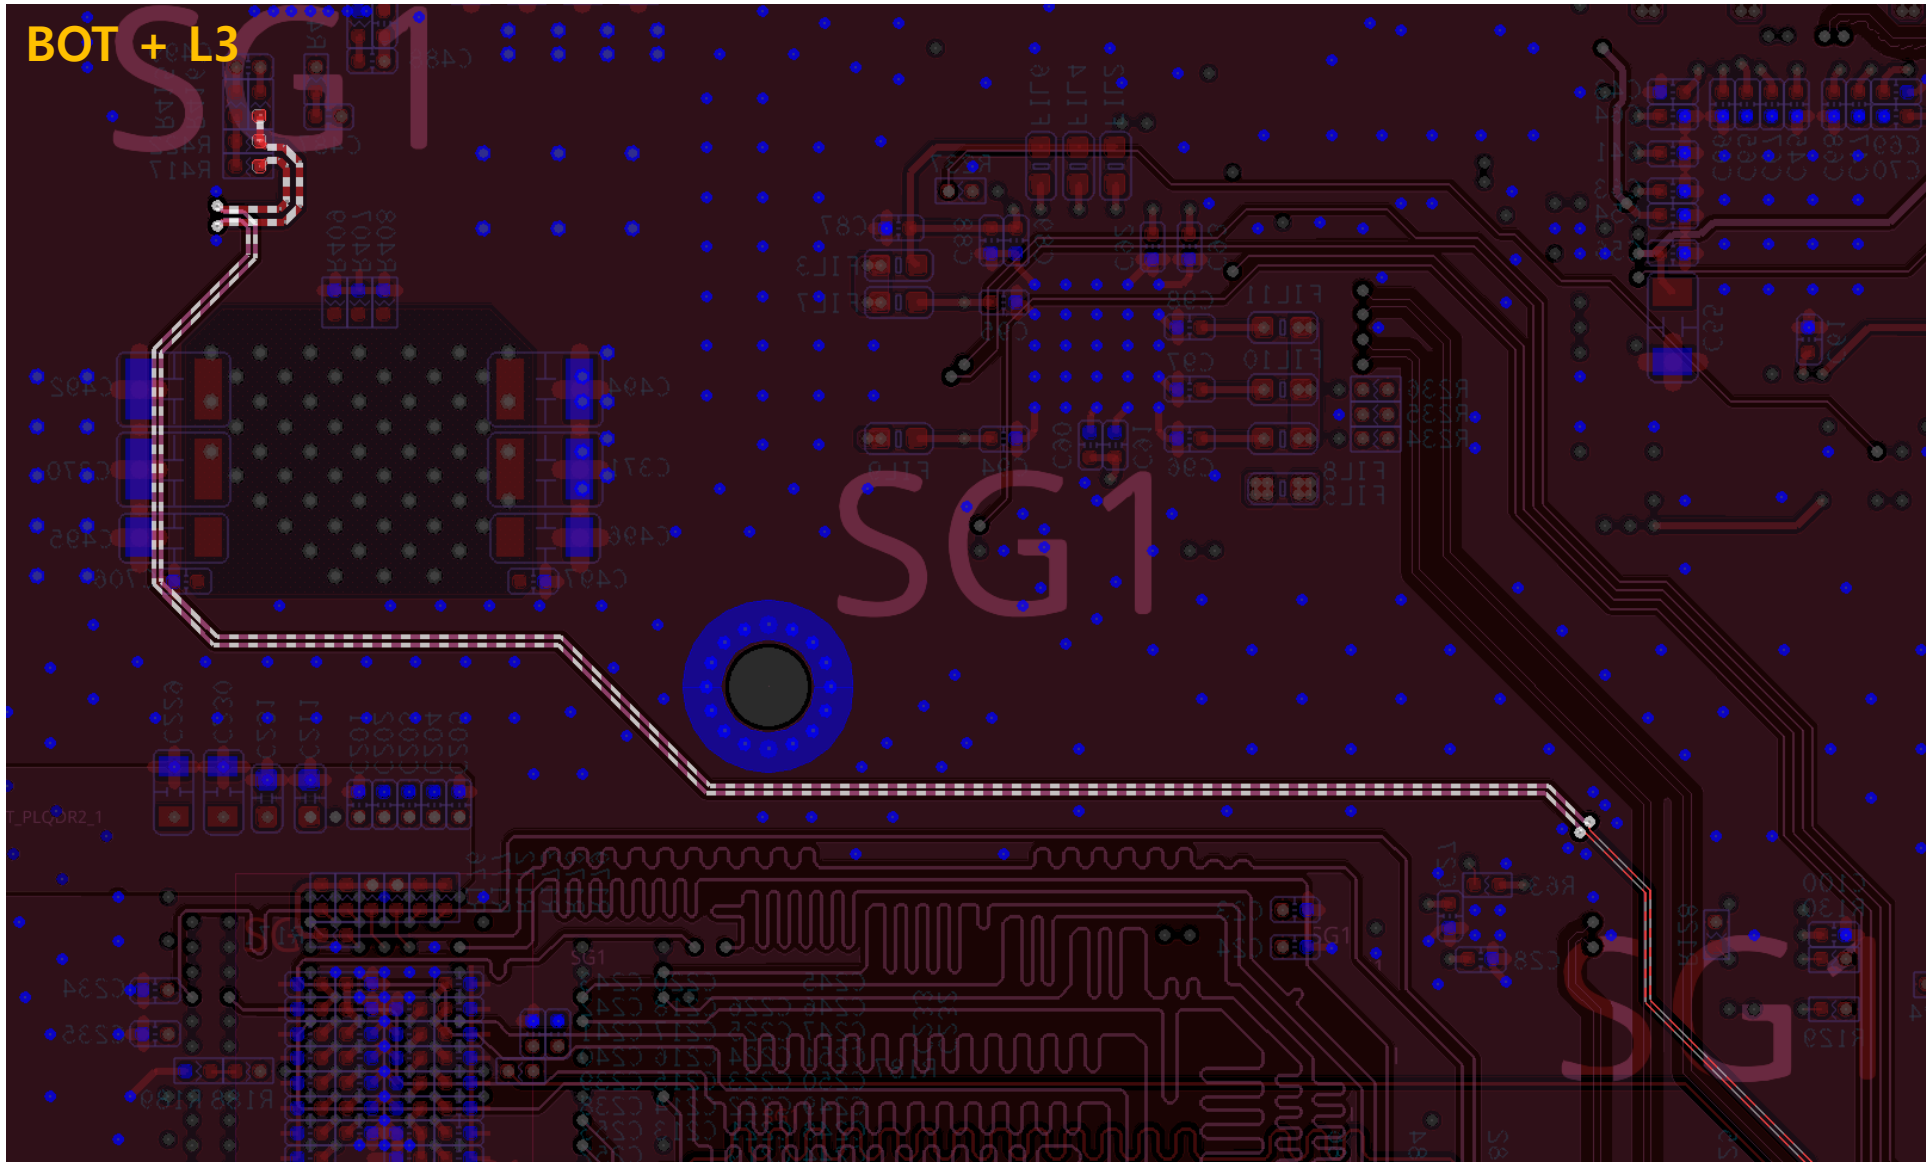

TPS543C20RVFR
Schematic & Artwork
Review

Schematic

Artwork - TOP

Artwork – L3

Artwork – L8

Artwork – L10

Artwork – BOT

Artwork – Remote sensing #1

Artwork – Remote sensing #2

DP_SENSE_0V85 :

Net Name: DP_SENSE_0V85

Pin count: 2
Via count: 2

Total etch length: 148.395674
Total manhattan length: 127.775 MM
Percent manhattan: 116.14%

DN_SENSE_0V85 :

Net Name: DN_SENSE_0V85

Pin count: 3
Via count: 2

Total etch length: 150.590117
Total manhattan length: 129.225 MM
Percent manhattan: 116.53%