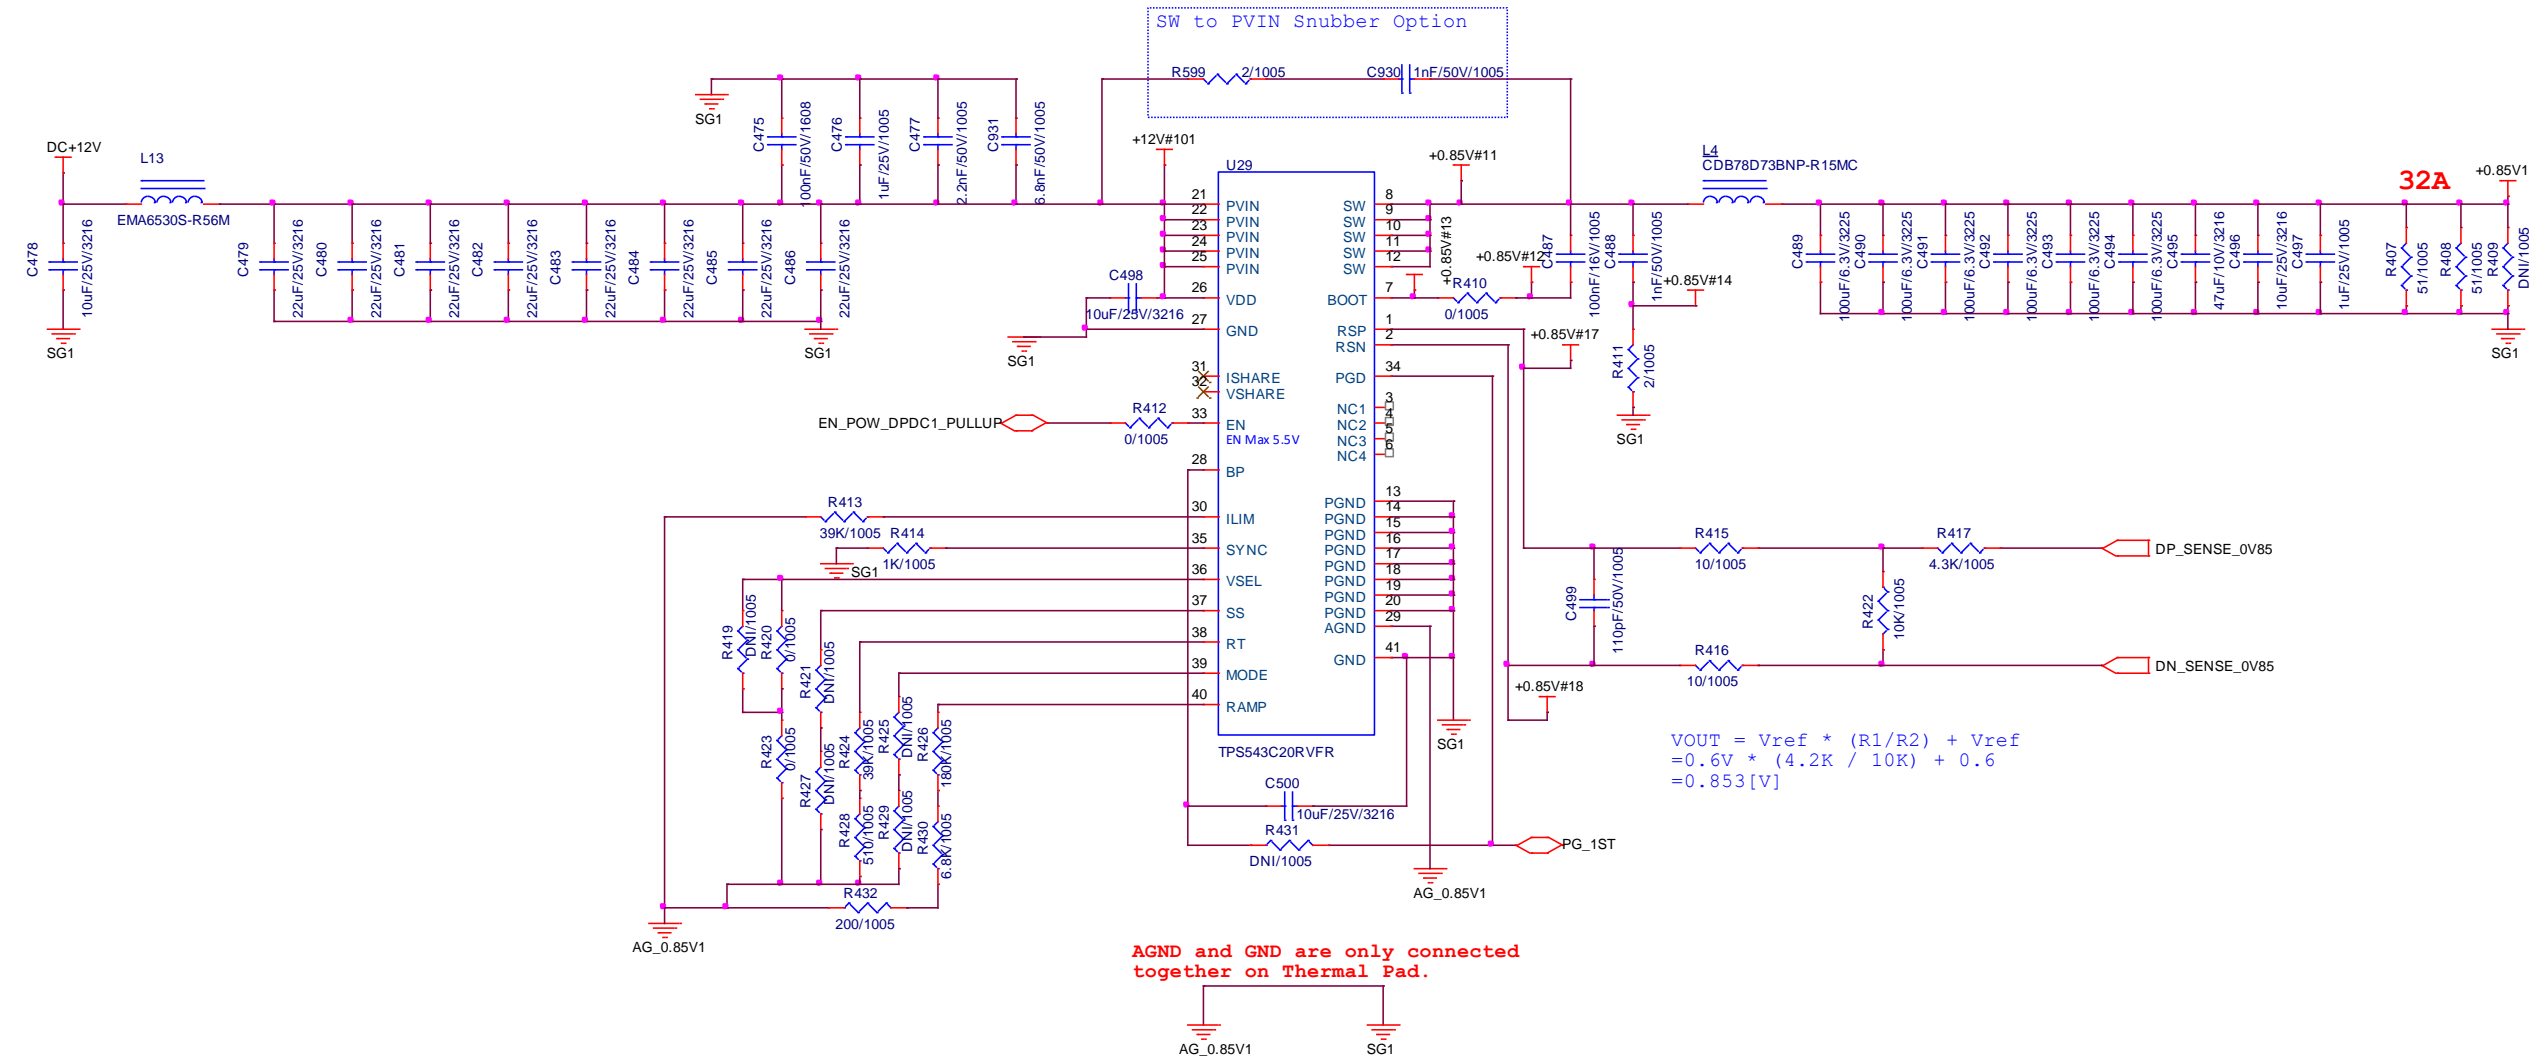

TPS543C20RVFR
Schematic & Artwork
Review

Schematic

Artwork - TOP

Artwork – L3

Artwork – L8

Artwork – L10

Artwork – BOT

Artwork – Remote sensing #1

Artwork – Remote sensing #2

DP_SENSE_0V85 :

Net Name: DP_SENSE_0V85

Pin count: 2
Via count: 2

Total etch length: 148.395674
Total manhattan length: 127.775 MM
Percent manhattan: 116.14%

DN_SENSE_0V85 :

Net Name: DN_SENSE_0V85

Pin count: 3
Via count: 2

Total etch length: 150.590117
Total manhattan length: 129.225 MM
Percent manhattan: 116.53%