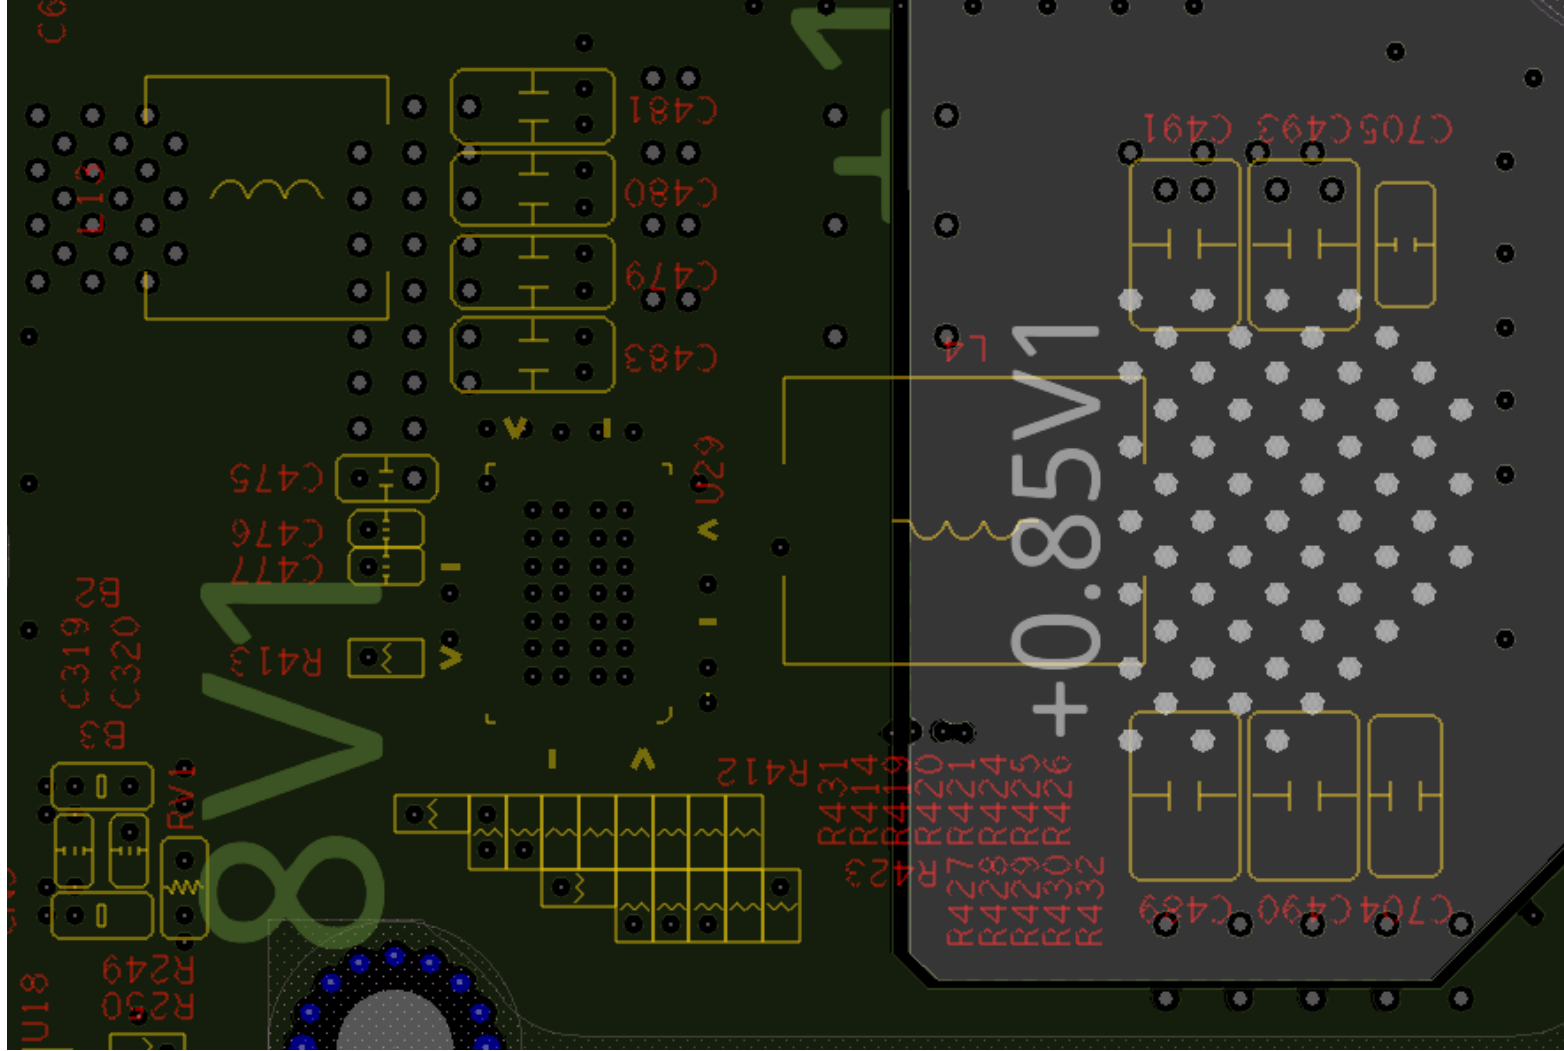

TPS543C20RVFR
Schematic & Artwork
Review

Schematic

Artwork - TOP

Artwork – L3

Artwork – L8

Artwork – L10

Artwork – BOT

Artwork – Remote sensing #1

Artwork – Remote sensing #2

DP_SENSE_0V85 :

Net Name: DP_SENSE_0V85

Pin count: 2
Via count: 2

Total etch length: 148.395674
Total manhattan length: 127.775 MM
Percent manhattan: 116.14%

DN_SENSE_0V85 :

Net Name: DN_SENSE_0V85

Pin count: 3
Via count: 2

Total etch length: 150.590117
Total manhattan length: 129.225 MM
Percent manhattan: 116.53%