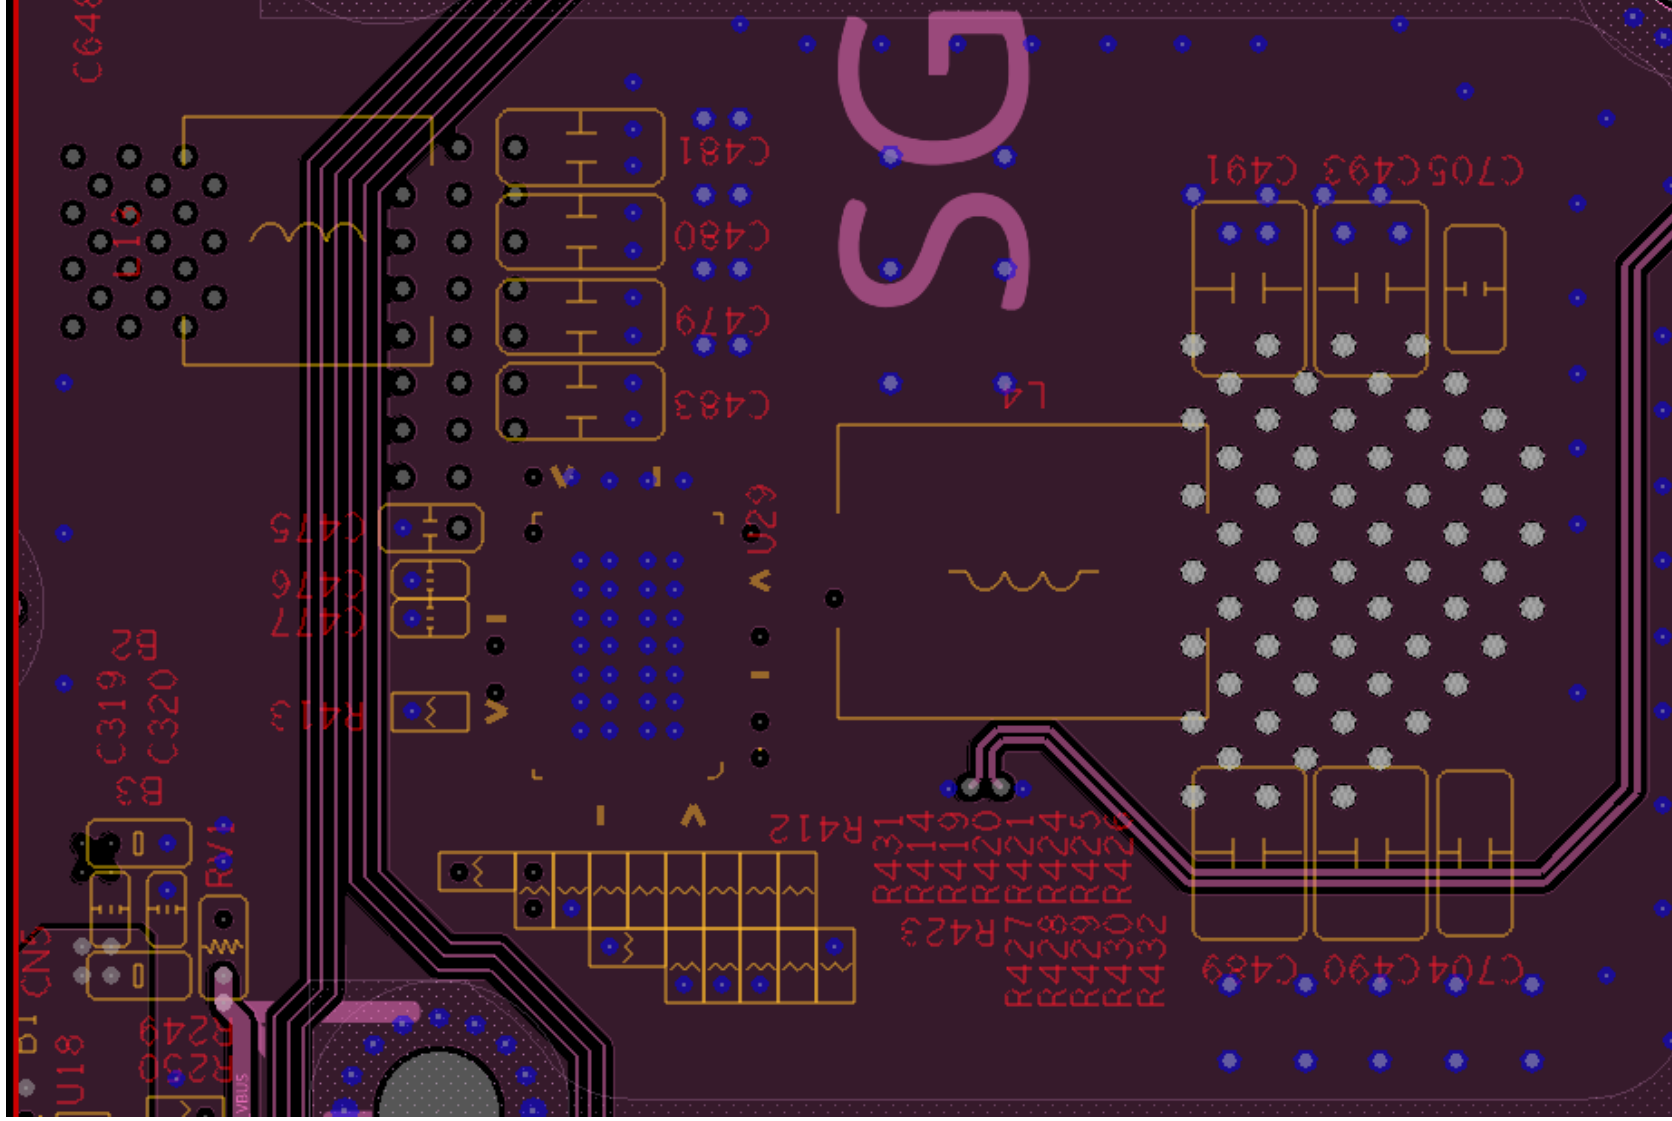

TPS543C20RVFR
Schematic & Artwork
Review

Schematic

Artwork - TOP

Artwork – L3

Artwork – L8

Artwork – L10

Artwork – BOT

Artwork – Remote sensing #1

Artwork – Remote sensing #2

DP_SENSE_0V85 :

Net Name: DP_SENSE_0V85

Pin count: 2
Via count: 2

Total etch length: 148.395674
Total manhattan length: 127.775 MM
Percent manhattan: 116.14%

DN_SENSE_0V85 :

Net Name: DN_SENSE_0V85

Pin count: 3
Via count: 2

Total etch length: 150.590117
Total manhattan length: 129.225 MM
Percent manhattan: 116.53%