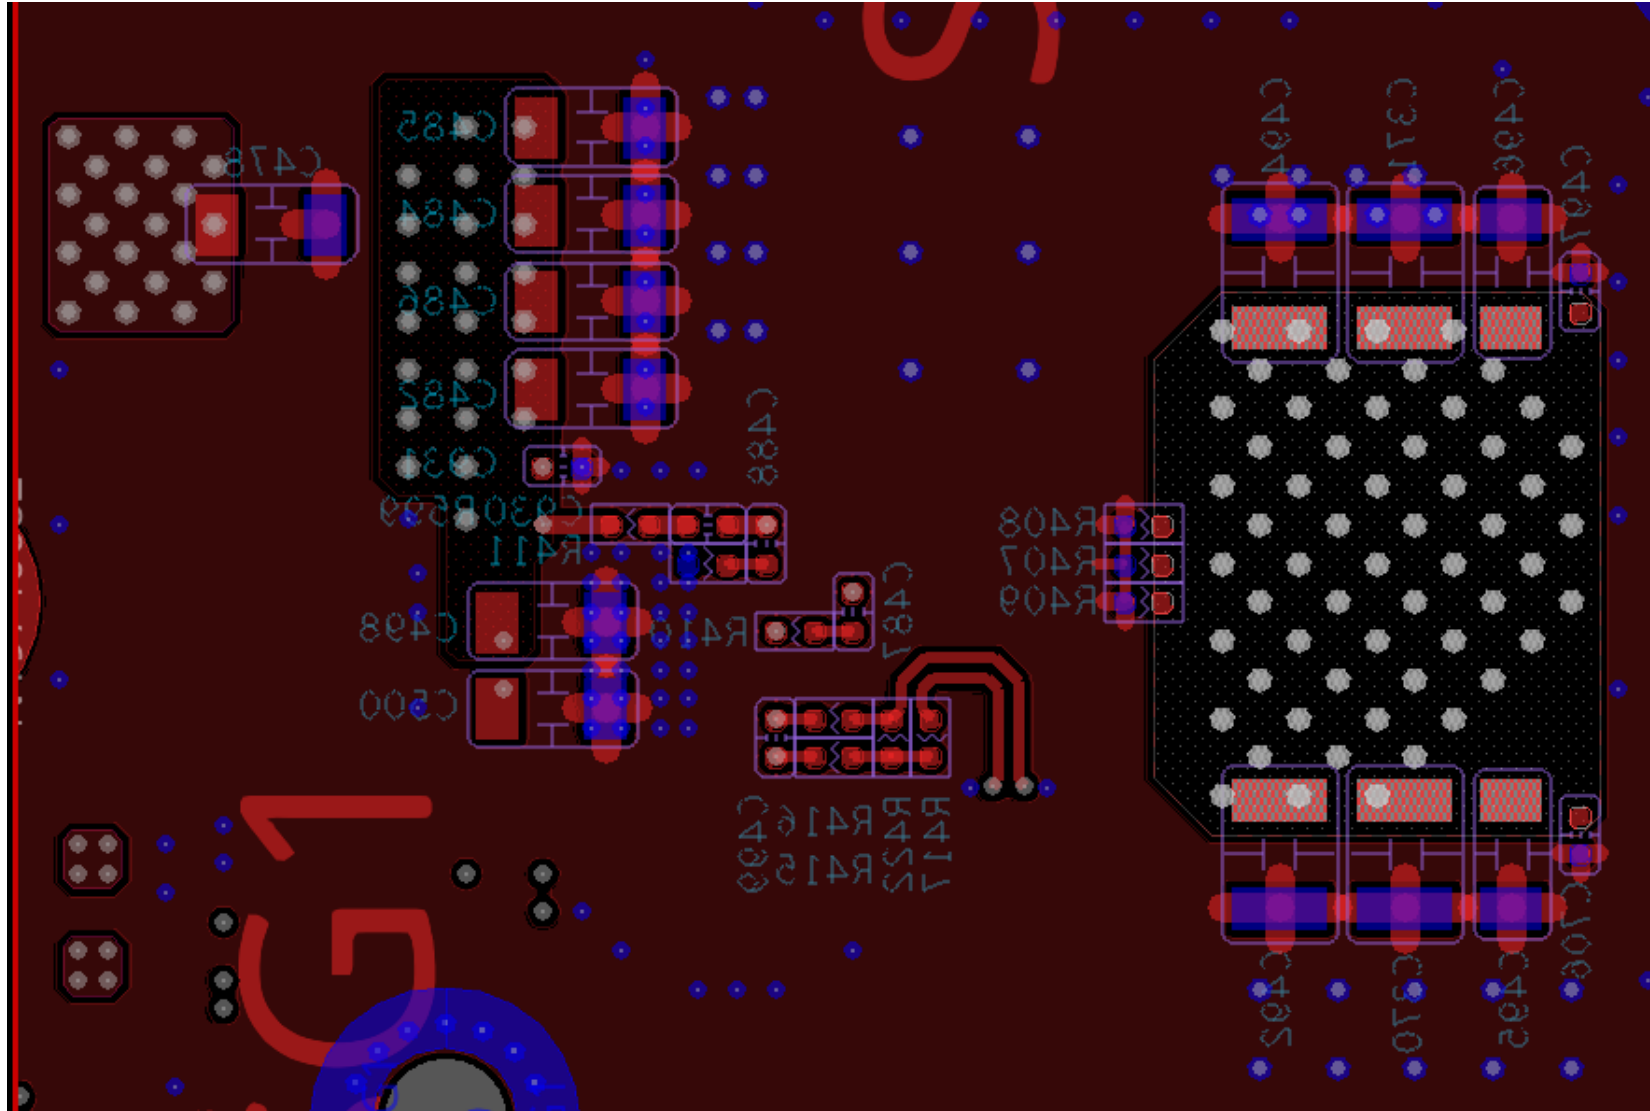

TPS543C20RVFR
Schematic & Artwork
Review

Schematic

Artwork - TOP

Artwork – L3

Artwork – L8

Artwork – L10

Artwork – BOT

Artwork – Remote sensing #1

Artwork – Remote sensing #2

DP_SENSE_0V85 :

Net Name: DP_SENSE_0V85

Pin count: 2
Via count: 2

Total etch length: 148.395674
Total manhattan length: 127.775 MM
Percent manhattan: 116.14%

DN_SENSE_0V85 :

Net Name: DN_SENSE_0V85

Pin count: 3
Via count: 2

Total etch length: 150.590117
Total manhattan length: 129.225 MM
Percent manhattan: 116.53%