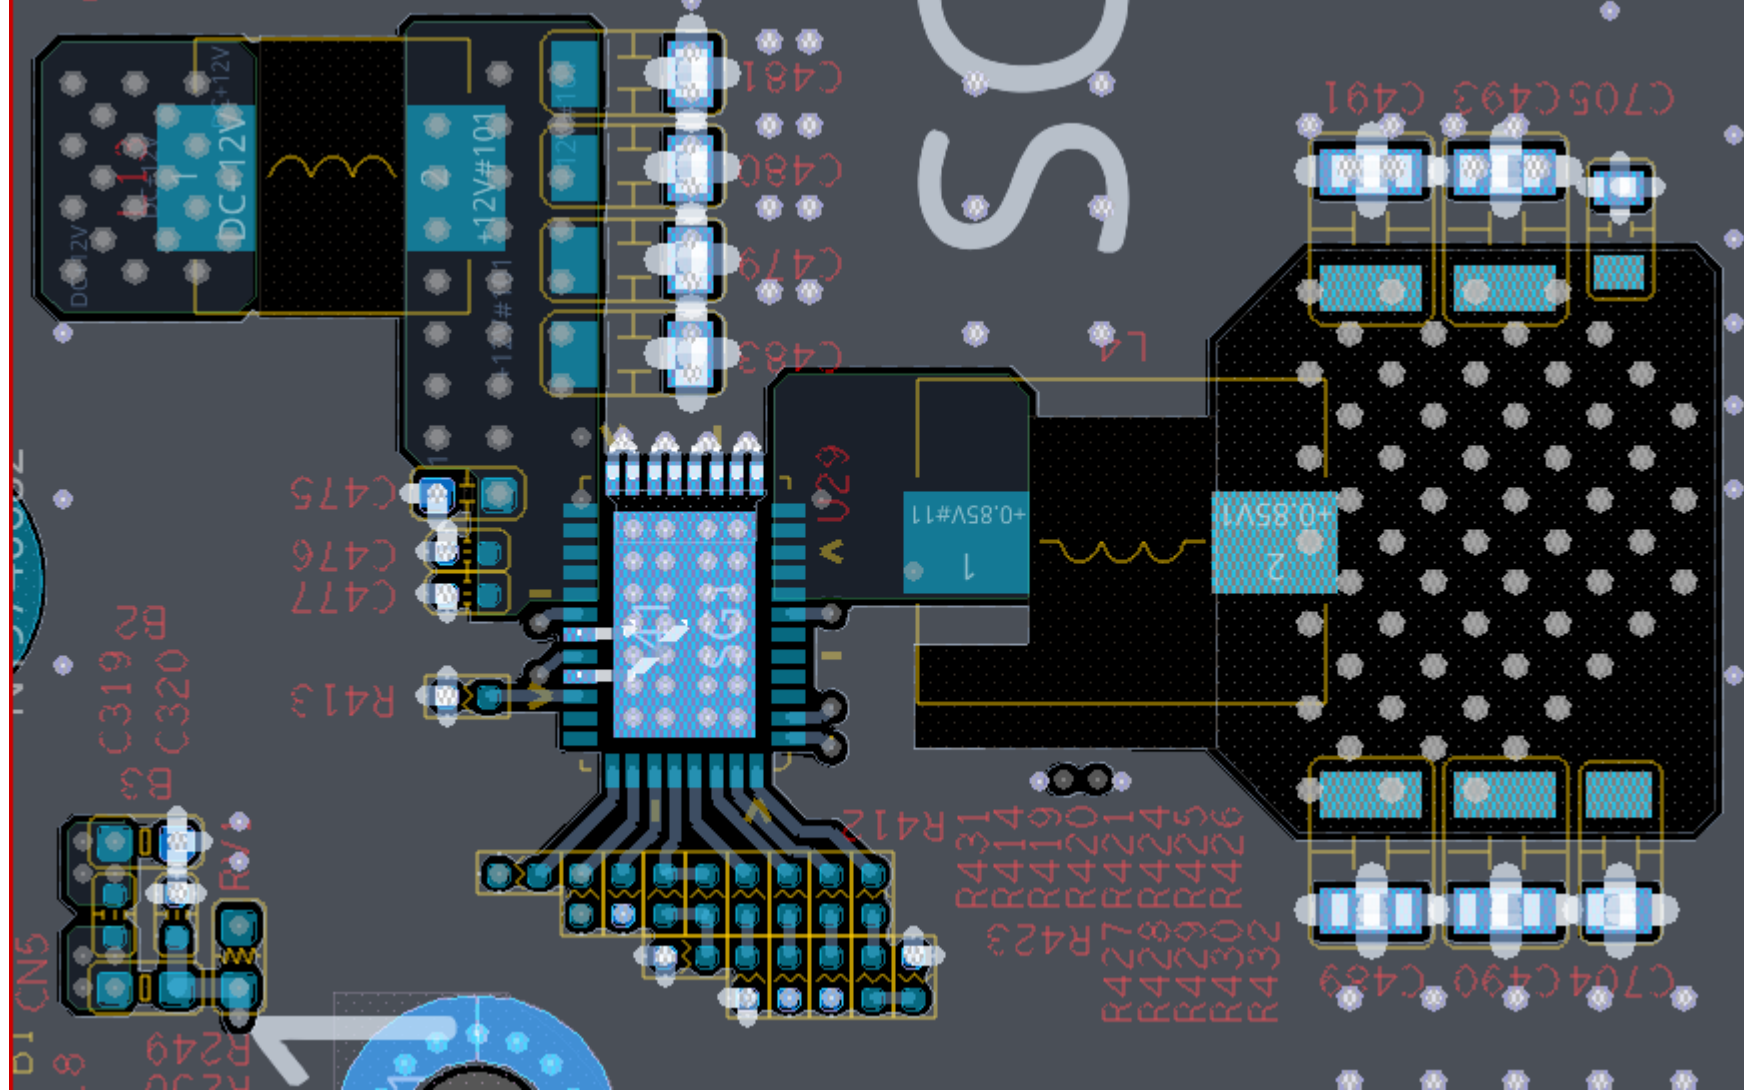

TPS543C20RVFR
Schematic & Artwork
Review

Schematic

Artwork - TOP

Artwork – L3

Artwork – L8

Artwork – L10

Artwork – BOT

Artwork – Remote sensing #1

Artwork – Remote sensing #2

DP_SENSE_0V85 :

Net Name: DP_SENSE_0V85

Pin count: 2
Via count: 2

Total etch length: 148.395674
Total manhattan length: 127.775 MM
Percent manhattan: 116.14%

DN_SENSE_0V85 :

Net Name: DN_SENSE_0V85

Pin count: 3
Via count: 2

Total etch length: 150.590117
Total manhattan length: 129.225 MM
Percent manhattan: 116.53%