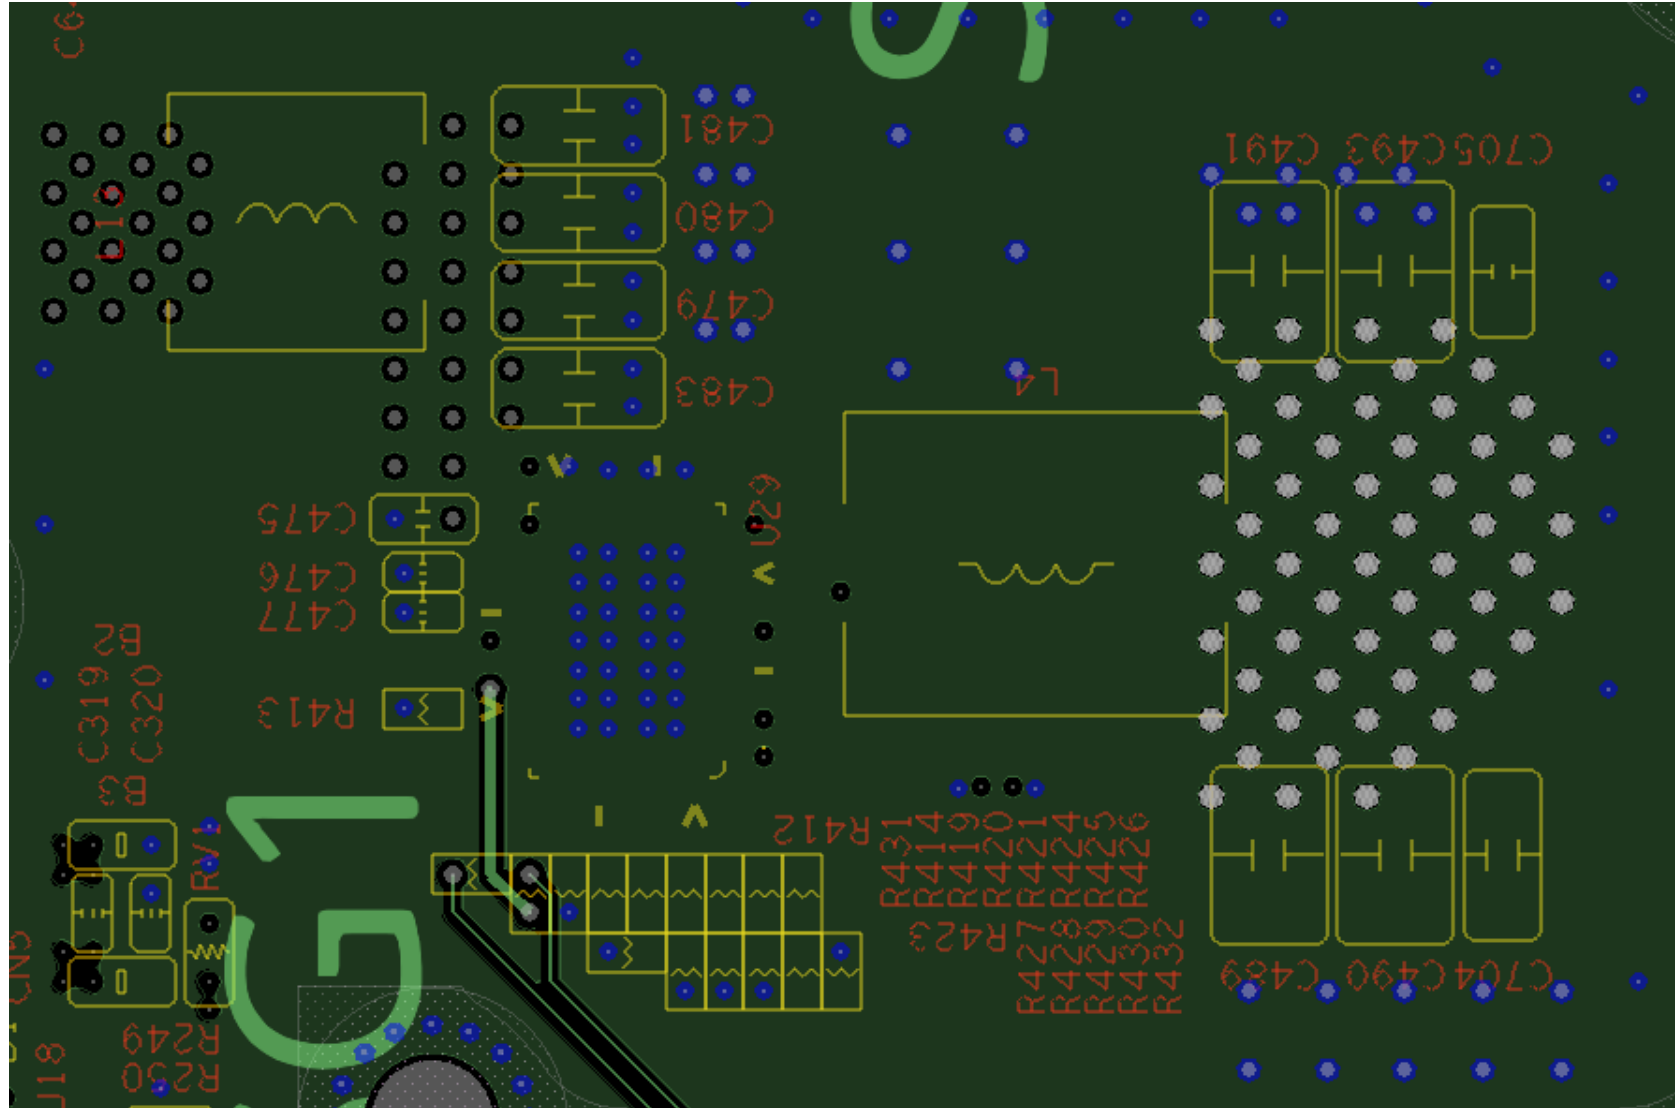

TPS543C20RVFR
Schematic & Artwork
Review

Schematic

Artwork - TOP

Artwork – L3

Artwork – L8

Artwork – L10

Artwork – BOT

Artwork – Remote sensing #1

Artwork – Remote sensing #2

DP_SENSE_0V85 :

Net Name: DP_SENSE_0V85

Pin count: 2
Via count: 2

Total etch length: 148.395674
Total manhattan length: 127.775 MM
Percent manhattan: 116.14%

DN_SENSE_0V85 :

Net Name: DN_SENSE_0V85

Pin count: 3
Via count: 2

Total etch length: 150.590117
Total manhattan length: 129.225 MM
Percent manhattan: 116.53%