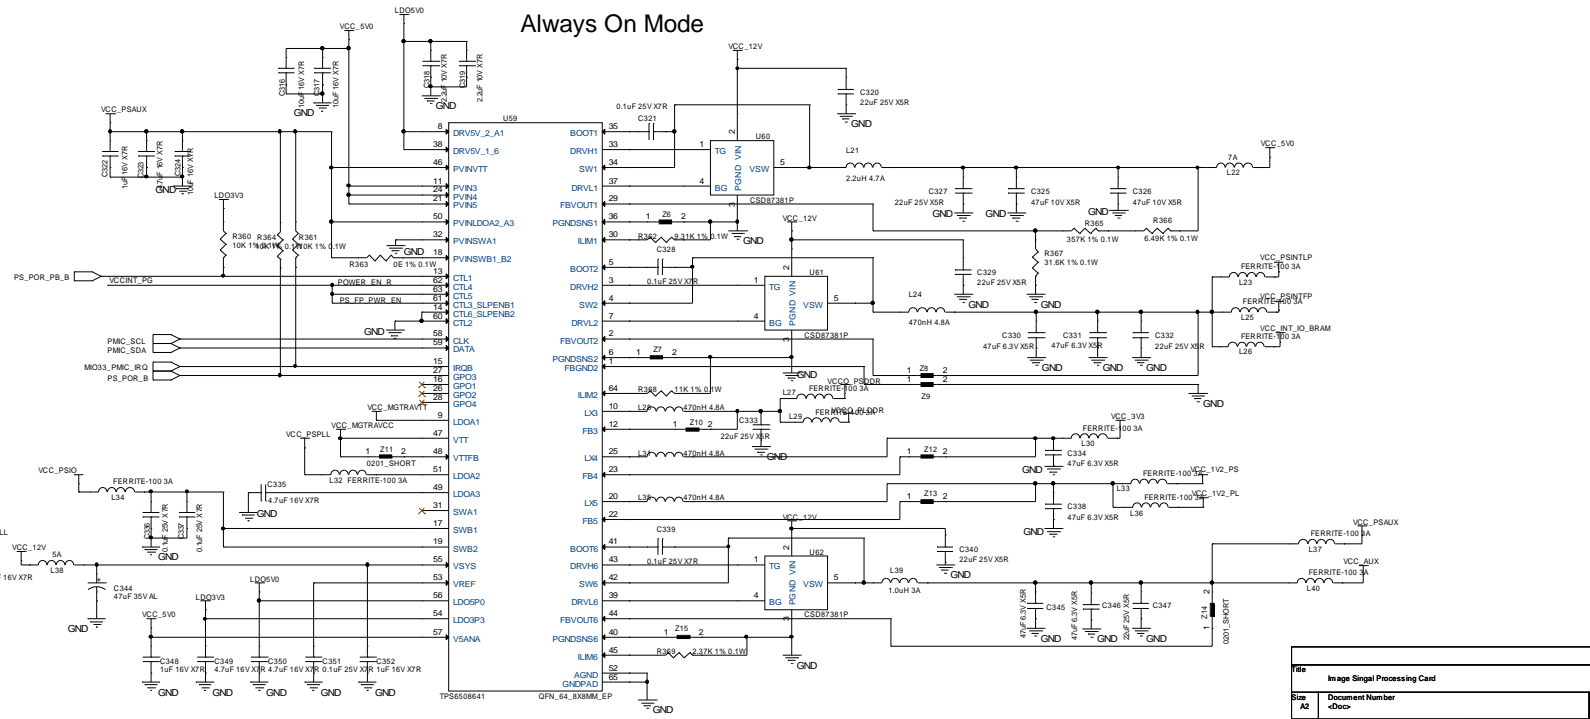

Always On Mode

66	Image Signal Processing Card	
Rev A2	Document Number	Rev 1
Date: Friday, November 08, 2019		Sheet 35 of 37