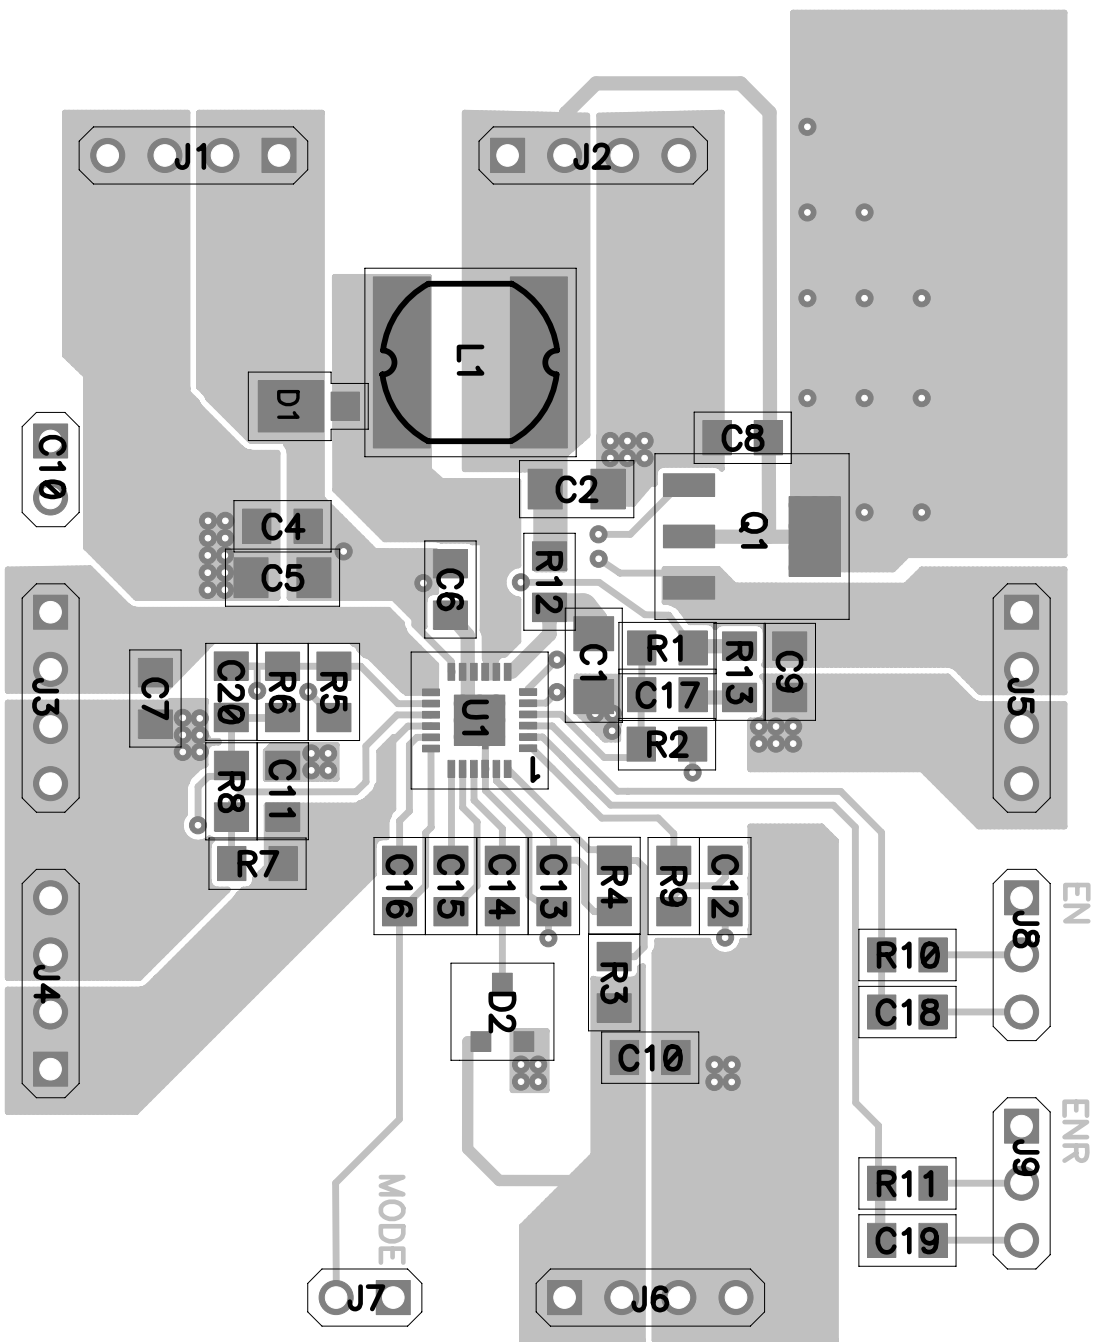

61.0

66.0

TPS65100RGE SILICON EVAL BOARD

61.0

66.0