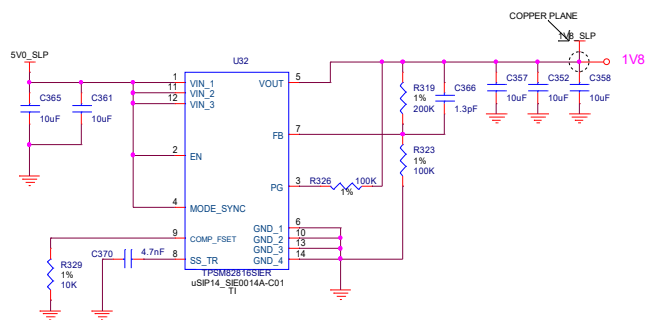

CORE POWER CONVERTOR

File		CPU Core Power	Rev
Size	Document Number	AAAA	V1.0
Date:	Friday, March 03, 2023	Sheet	12 of 24