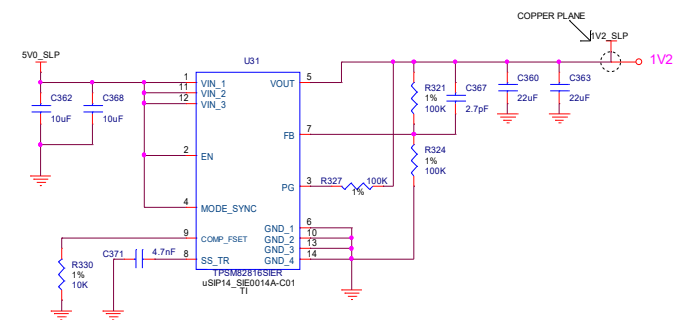

CORE POWER CONVERTOR

File		CPU Core Power	Rev
Size	Document Number	AAAA	V1.0
Date:	Friday, March 03, 2023	Sheet	12 of 24