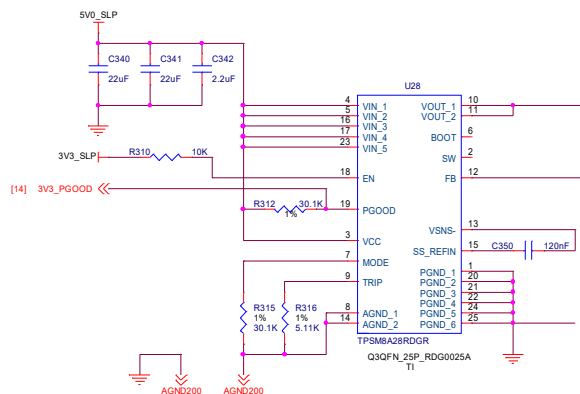

CORE POWER CONVERTOR

File		CPU Core Power	Rev
Size	Document Number	AAAA	V1.0
Date:	Friday, March 03, 2023	Sheet	12 of 24