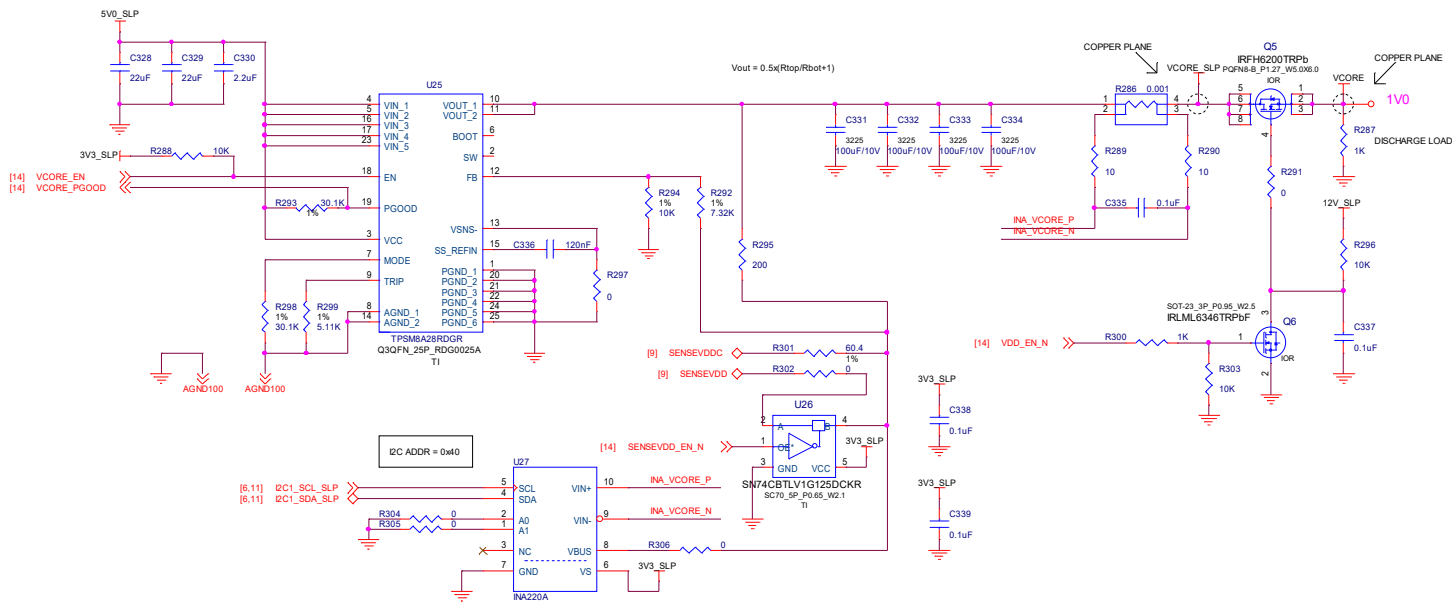

CORE POWER CONVERTOR

File		CPU Core Power	Rev
Size	Document Number	AAAA	V1.0
Date:	Friday, March 03, 2023	Sheet	12 of 24