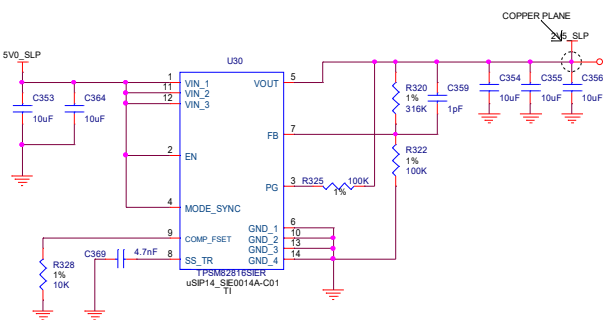

CORE POWER CONVERTOR

File		CPU Core Power	Rev
Size	Document Number	AAAA	V1.0
Date:	Friday, March 03, 2023	Sheet	12 of 24