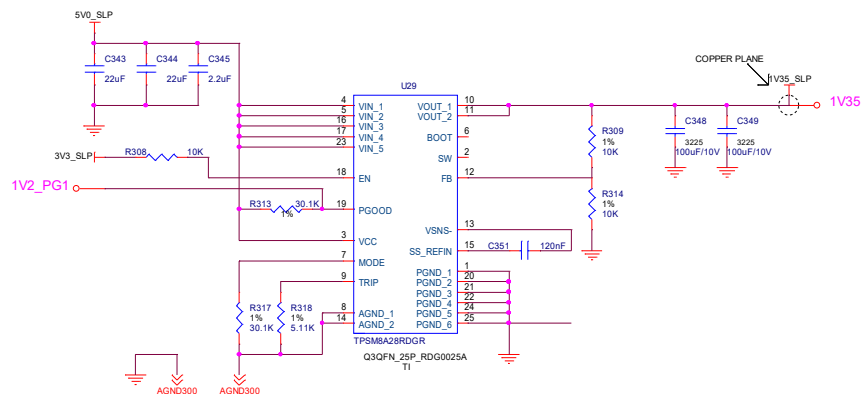

CORE POWER CONVERTOR

File		CPU Core Power	Rev
Size	Document Number	AAAA	V1.0
Date:	Friday, March 03, 2023	Sheet	12 of 24