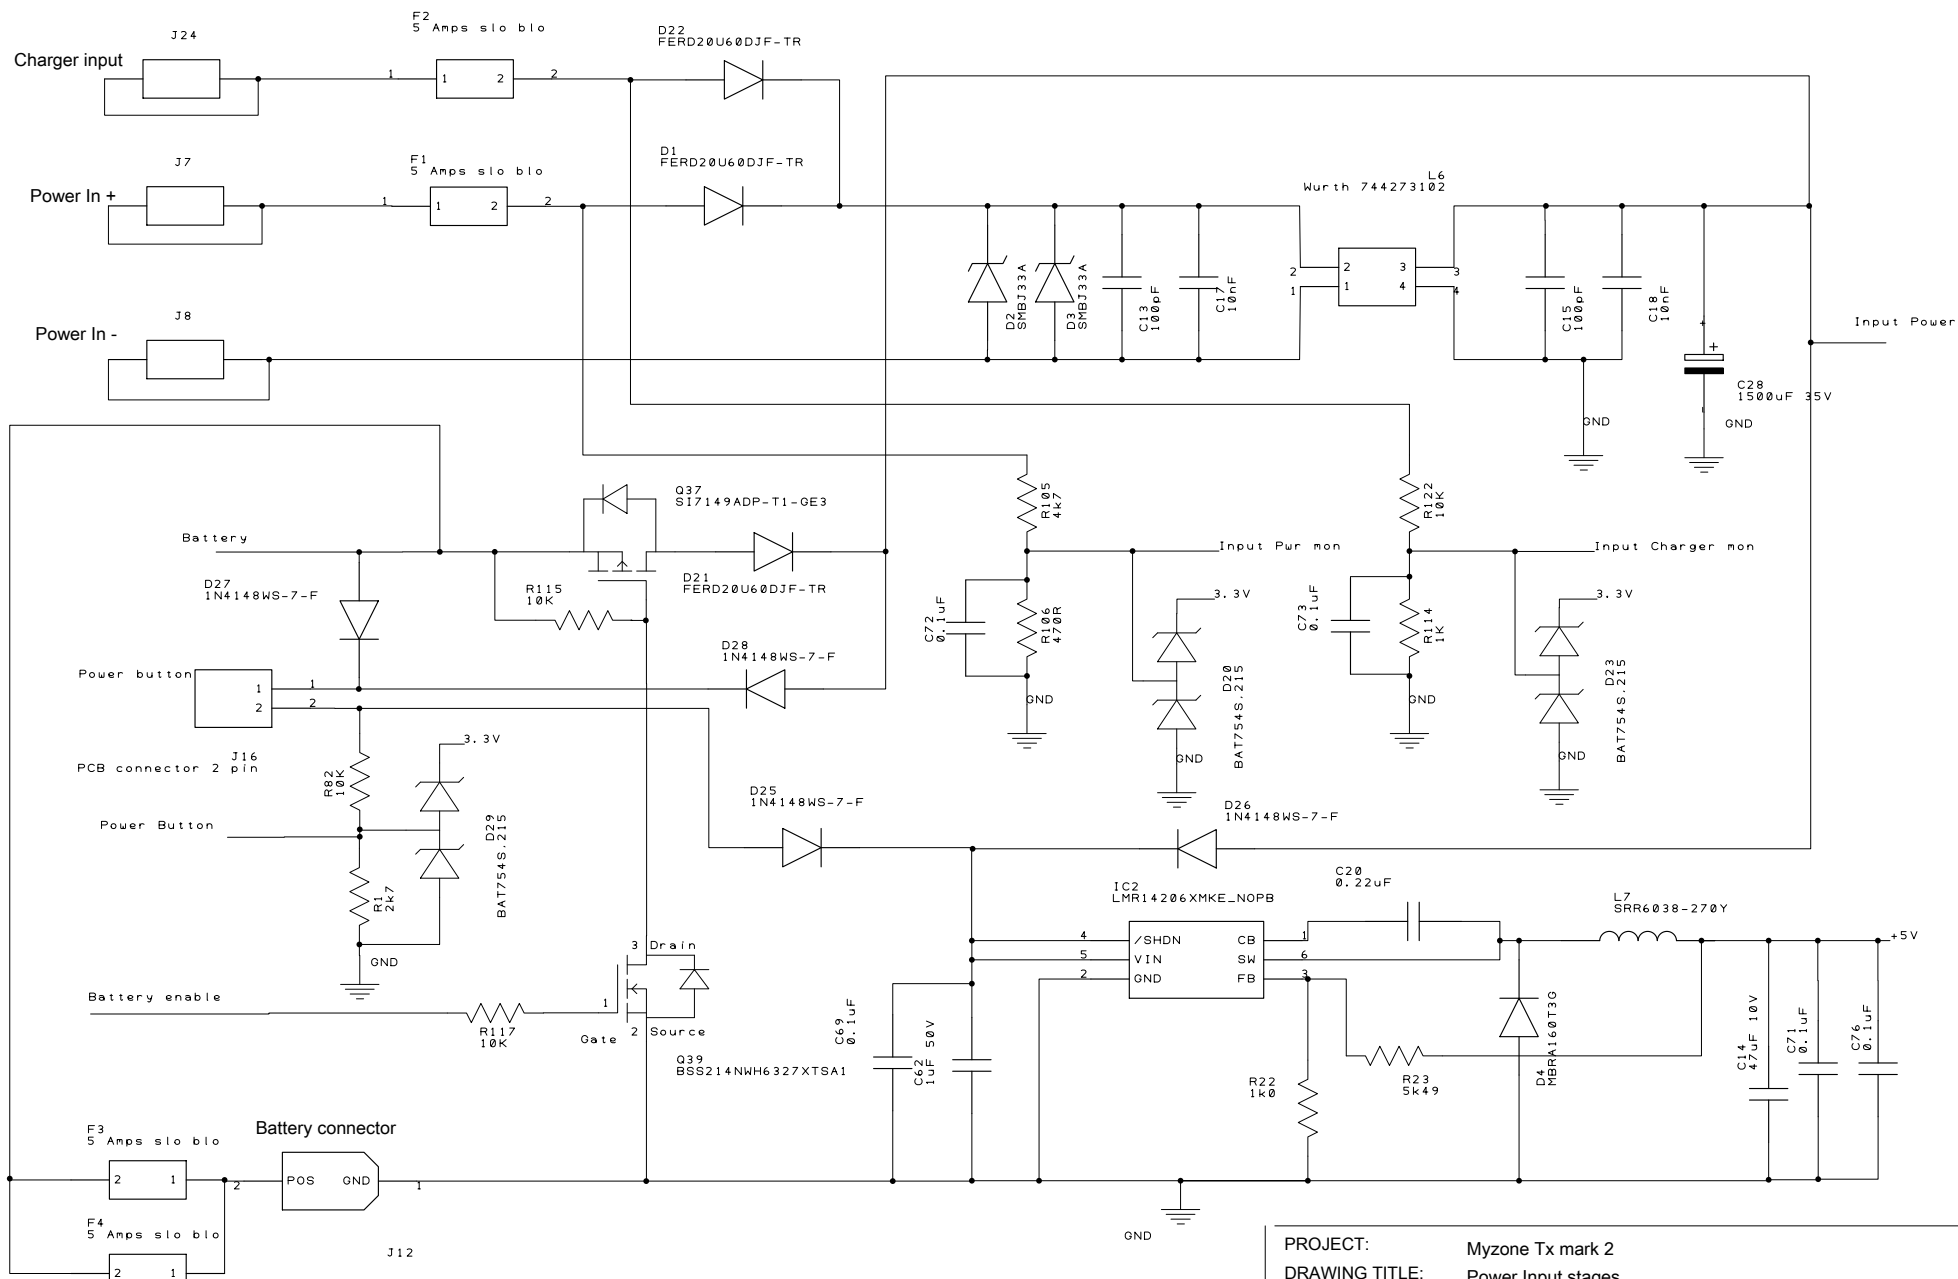

3

4

PROJECT: Myzone Tx mark 2	
DRAWING TITLE: Power Input stages	
DRAWN BY: Barry Hills	REVISION: E08
SHEET: 1 OF 10	STATUS:
DATE: 28th February 2019	Copyright BarryHillsConsulting