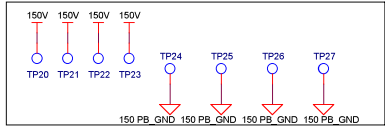

PITCH MOSFET GATE DRIVER

Title				foda	
Size	Document	Number	Rev	D1	
Date				Tuesday, January 28, 2021	
Sheet				1 of 3