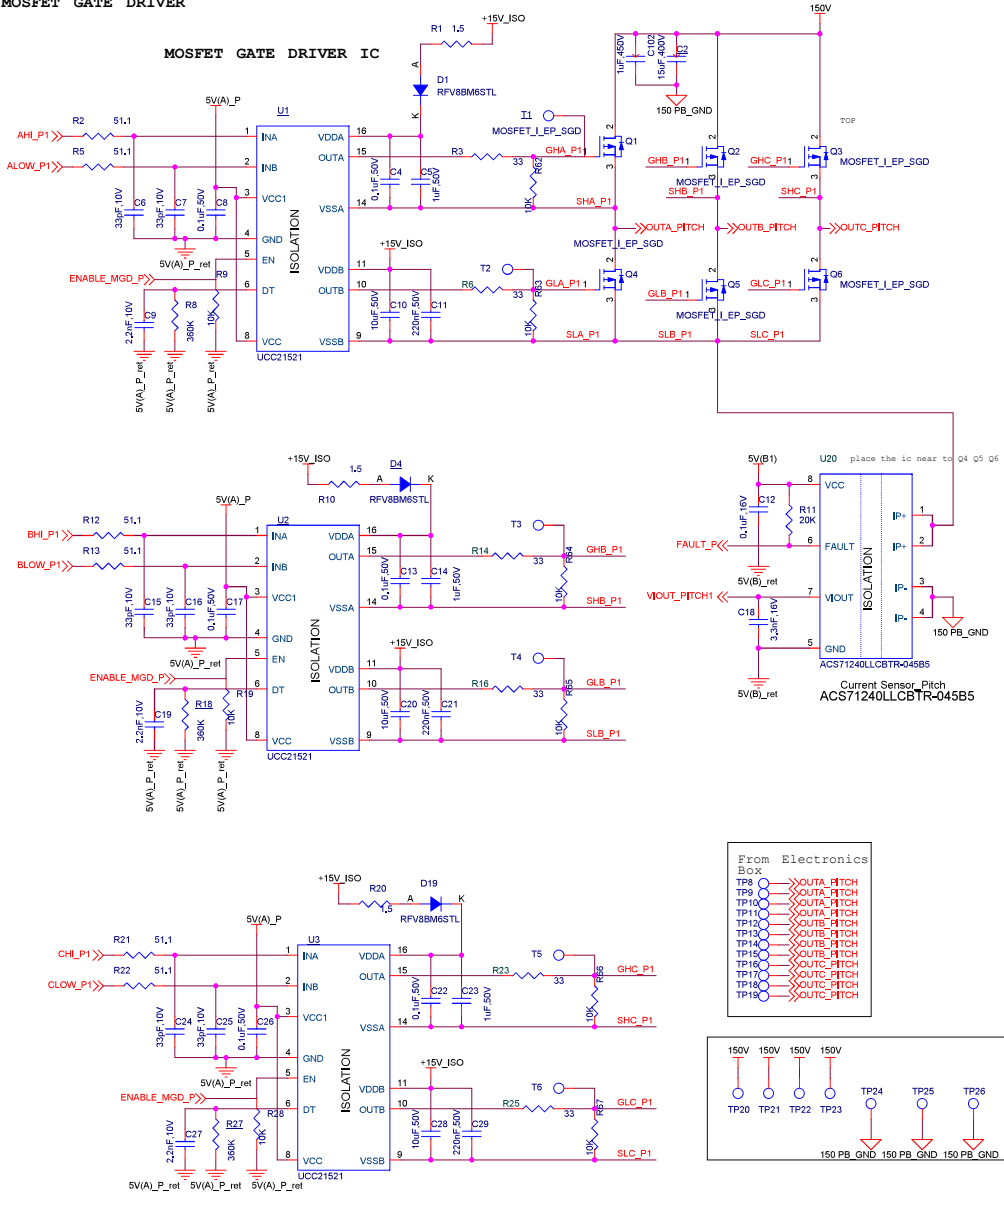

PITCH MOSFET GATE DRIVER

Title				foda	
Size	Document	Number	Rev	D1	
Date				Tuesday, January 28, 2021	
Sheet				1 of 3