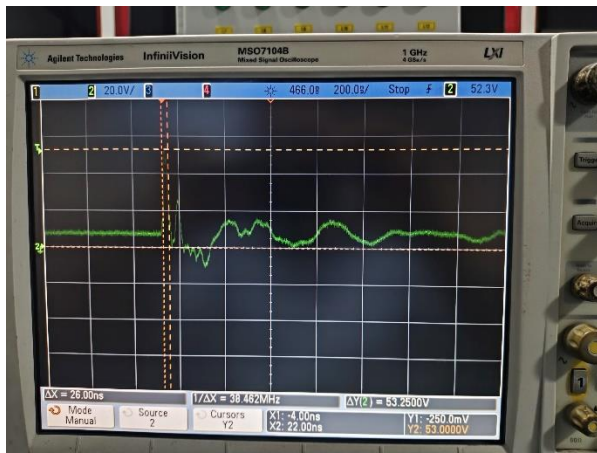

Waveform during hot plug- @500ms

Waveform during hot plug- with cursor time 26ns

Waveform of Second spike-26V @26ns