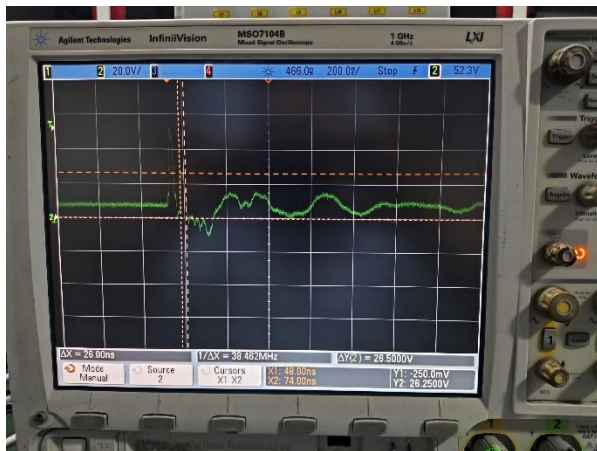

Waveform during hot plug- @500ms

Waveform during hot plug- with cursor time 26ns

Waveform of Second spike-26V @26ns