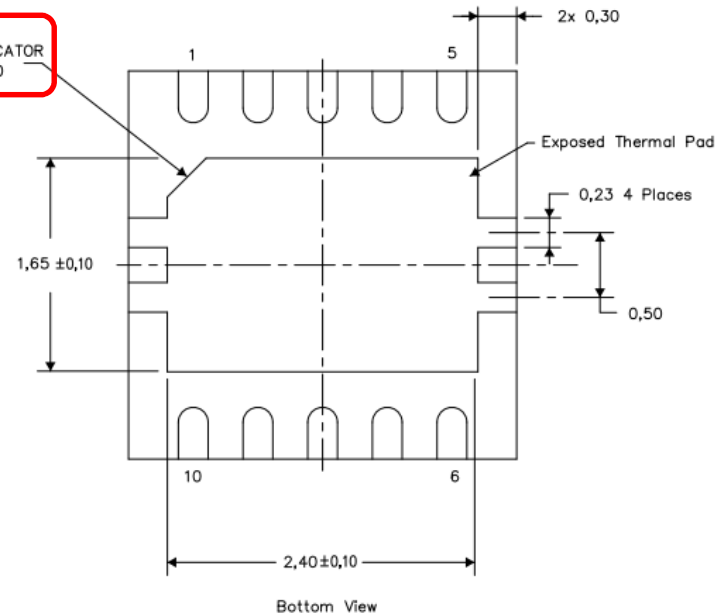

【TPS3850-Q1 datasheet page 36】

The chamfer size is not described in the datasheet of TPS3850-Q1.

【TPS3850 datasheet page 42】

The TPS3850 datasheet described the chamfer size.

C 0.30

Is TPS3850-Q1 the same as this?