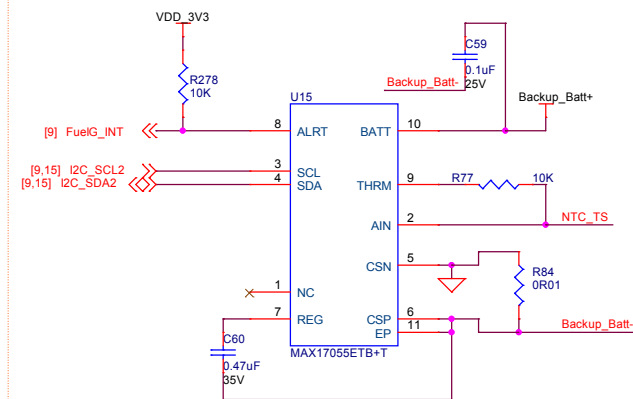

## Battery Charger

## Fuel Gauge

## 3V/0.15A LDO