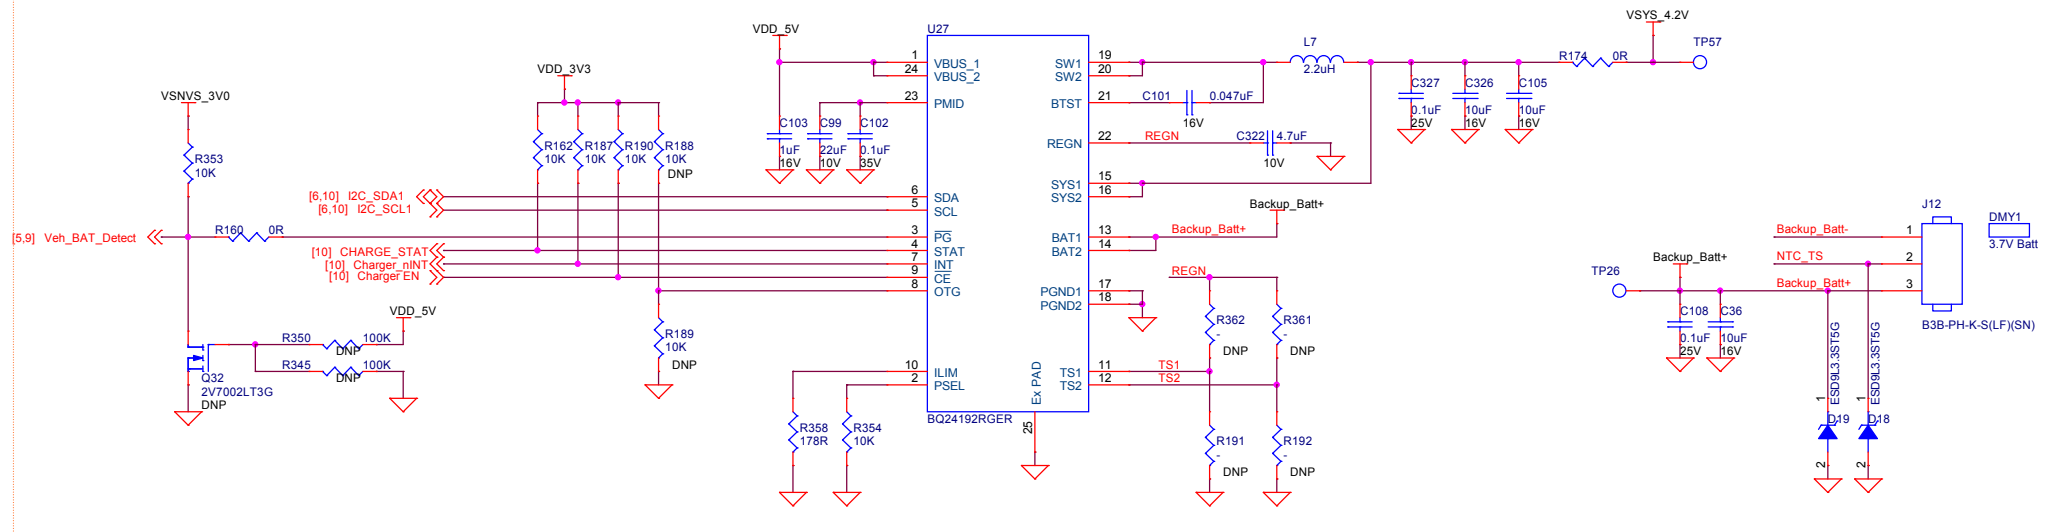

## Battery Charger

## Fuel Gauge

## 3V/0.15A LDO