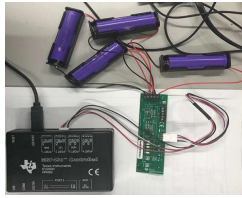

# Operating procedure

Program Src: No acknowledgement from device.