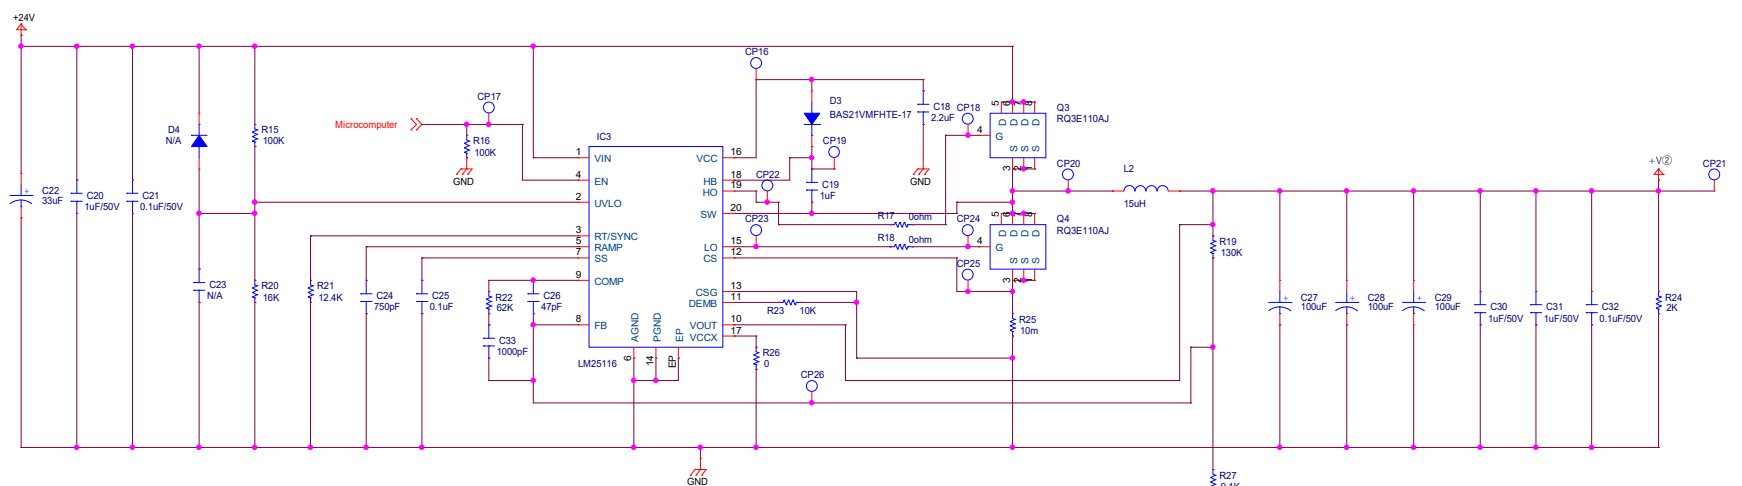

+V①/+V② Variable range  
 • 12V  
 • 14V  
 • 16V  
 • 17V

Title		
Size	Document Number	Rev
A3		0
Date	Thursday, November 09, 2023 Sheet 1 of 1	